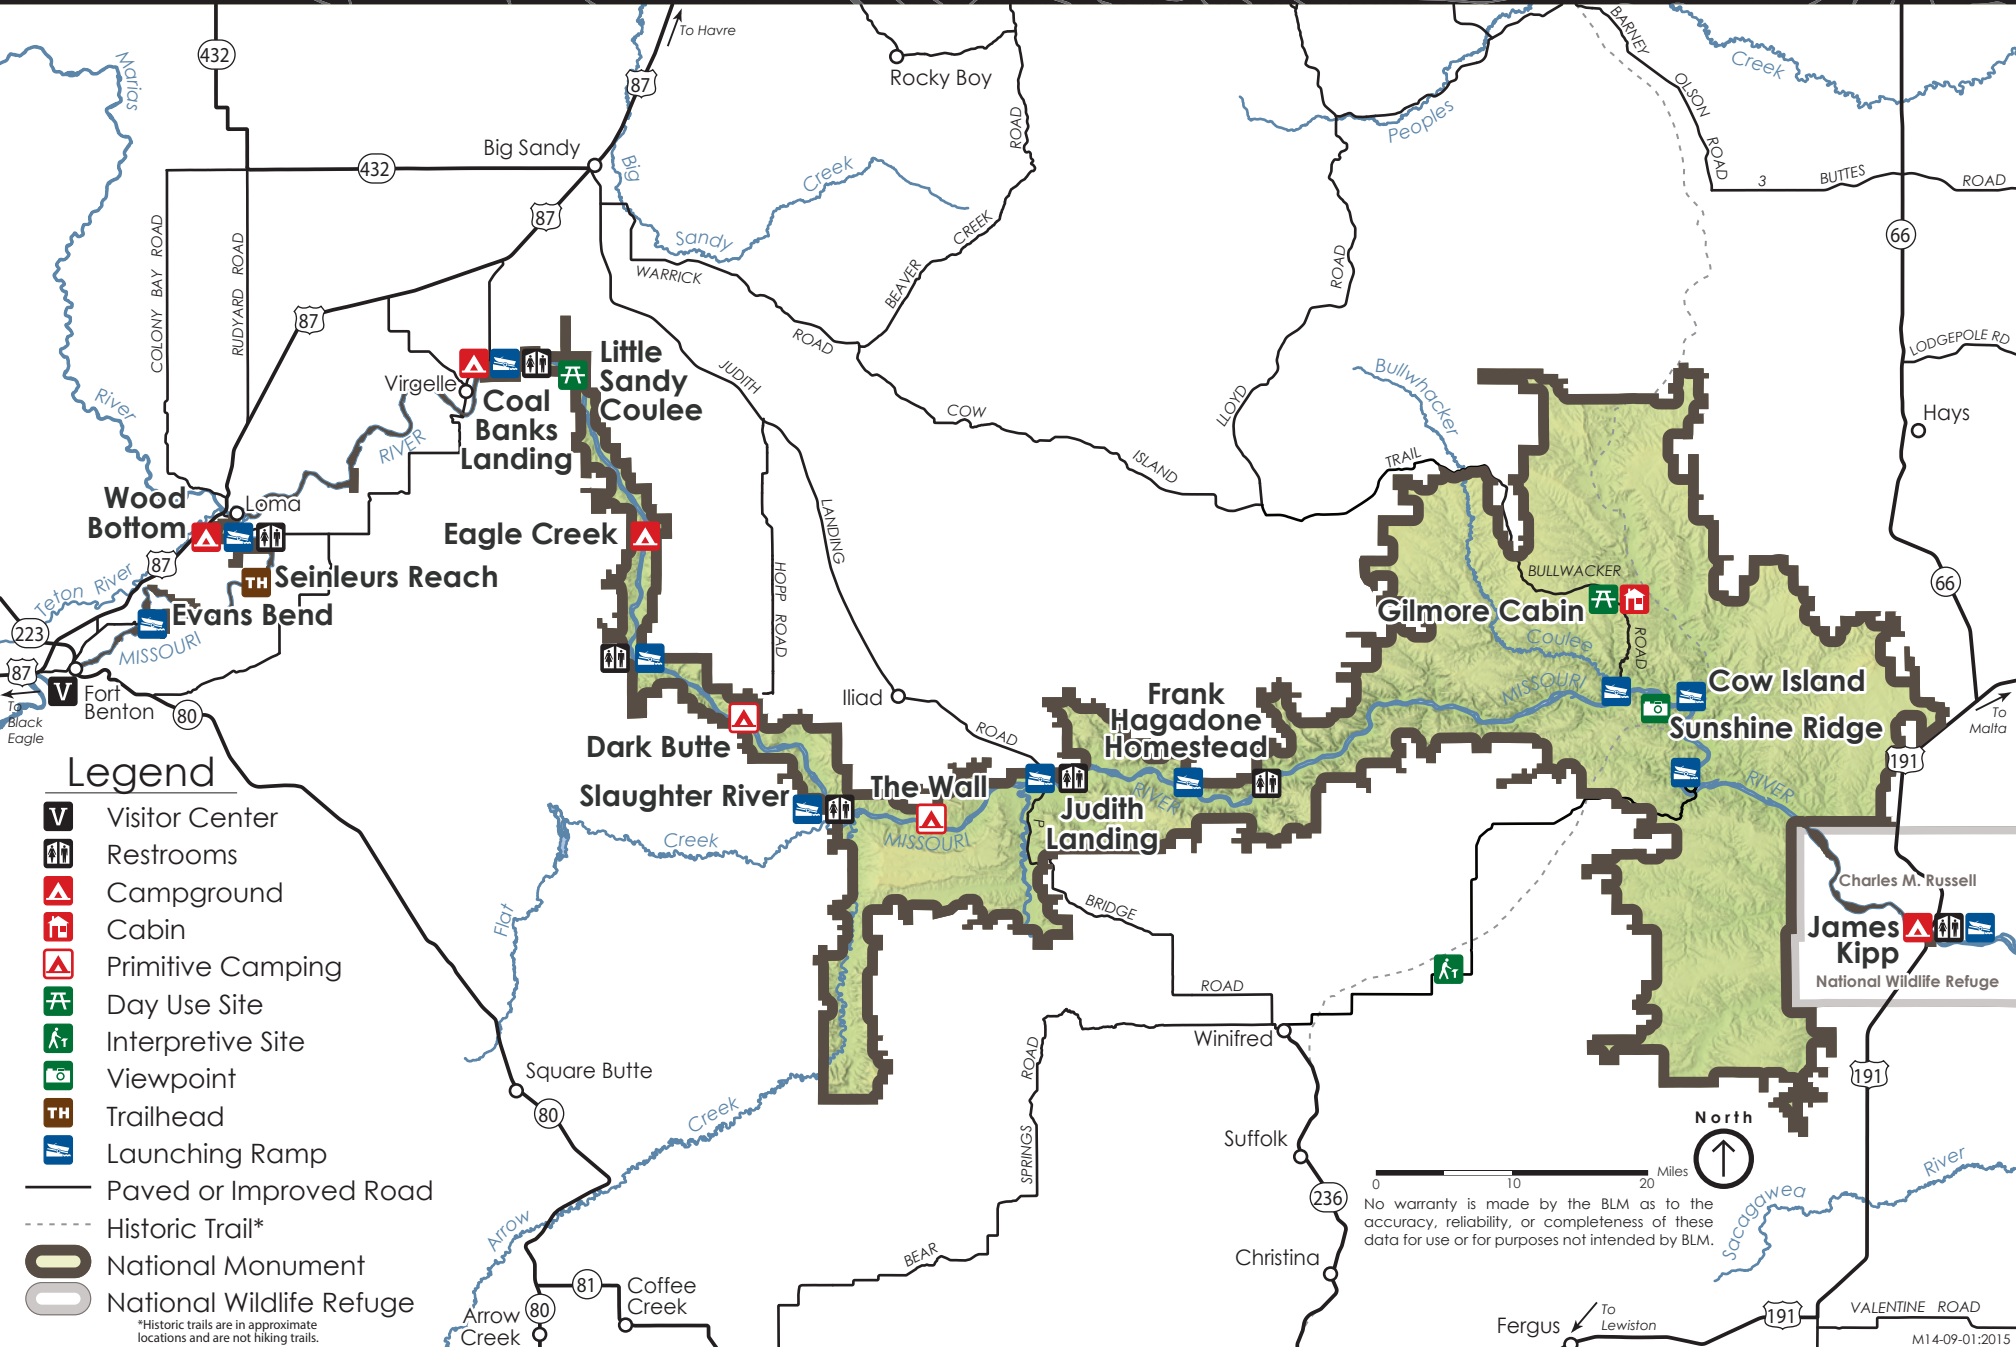

Upper Missouri River Breaks National Monument

Legend

- Visitor Center
- Restrooms
- Campground
- Cabin
- Primitive Camping
- Day Use Site
- Interpretive Site
- Viewpoint
- Trailhead
- Launching Ramp
- Paved or Improved Road
- Historic Trail*
- National Monument
- National Wildlife Refuge