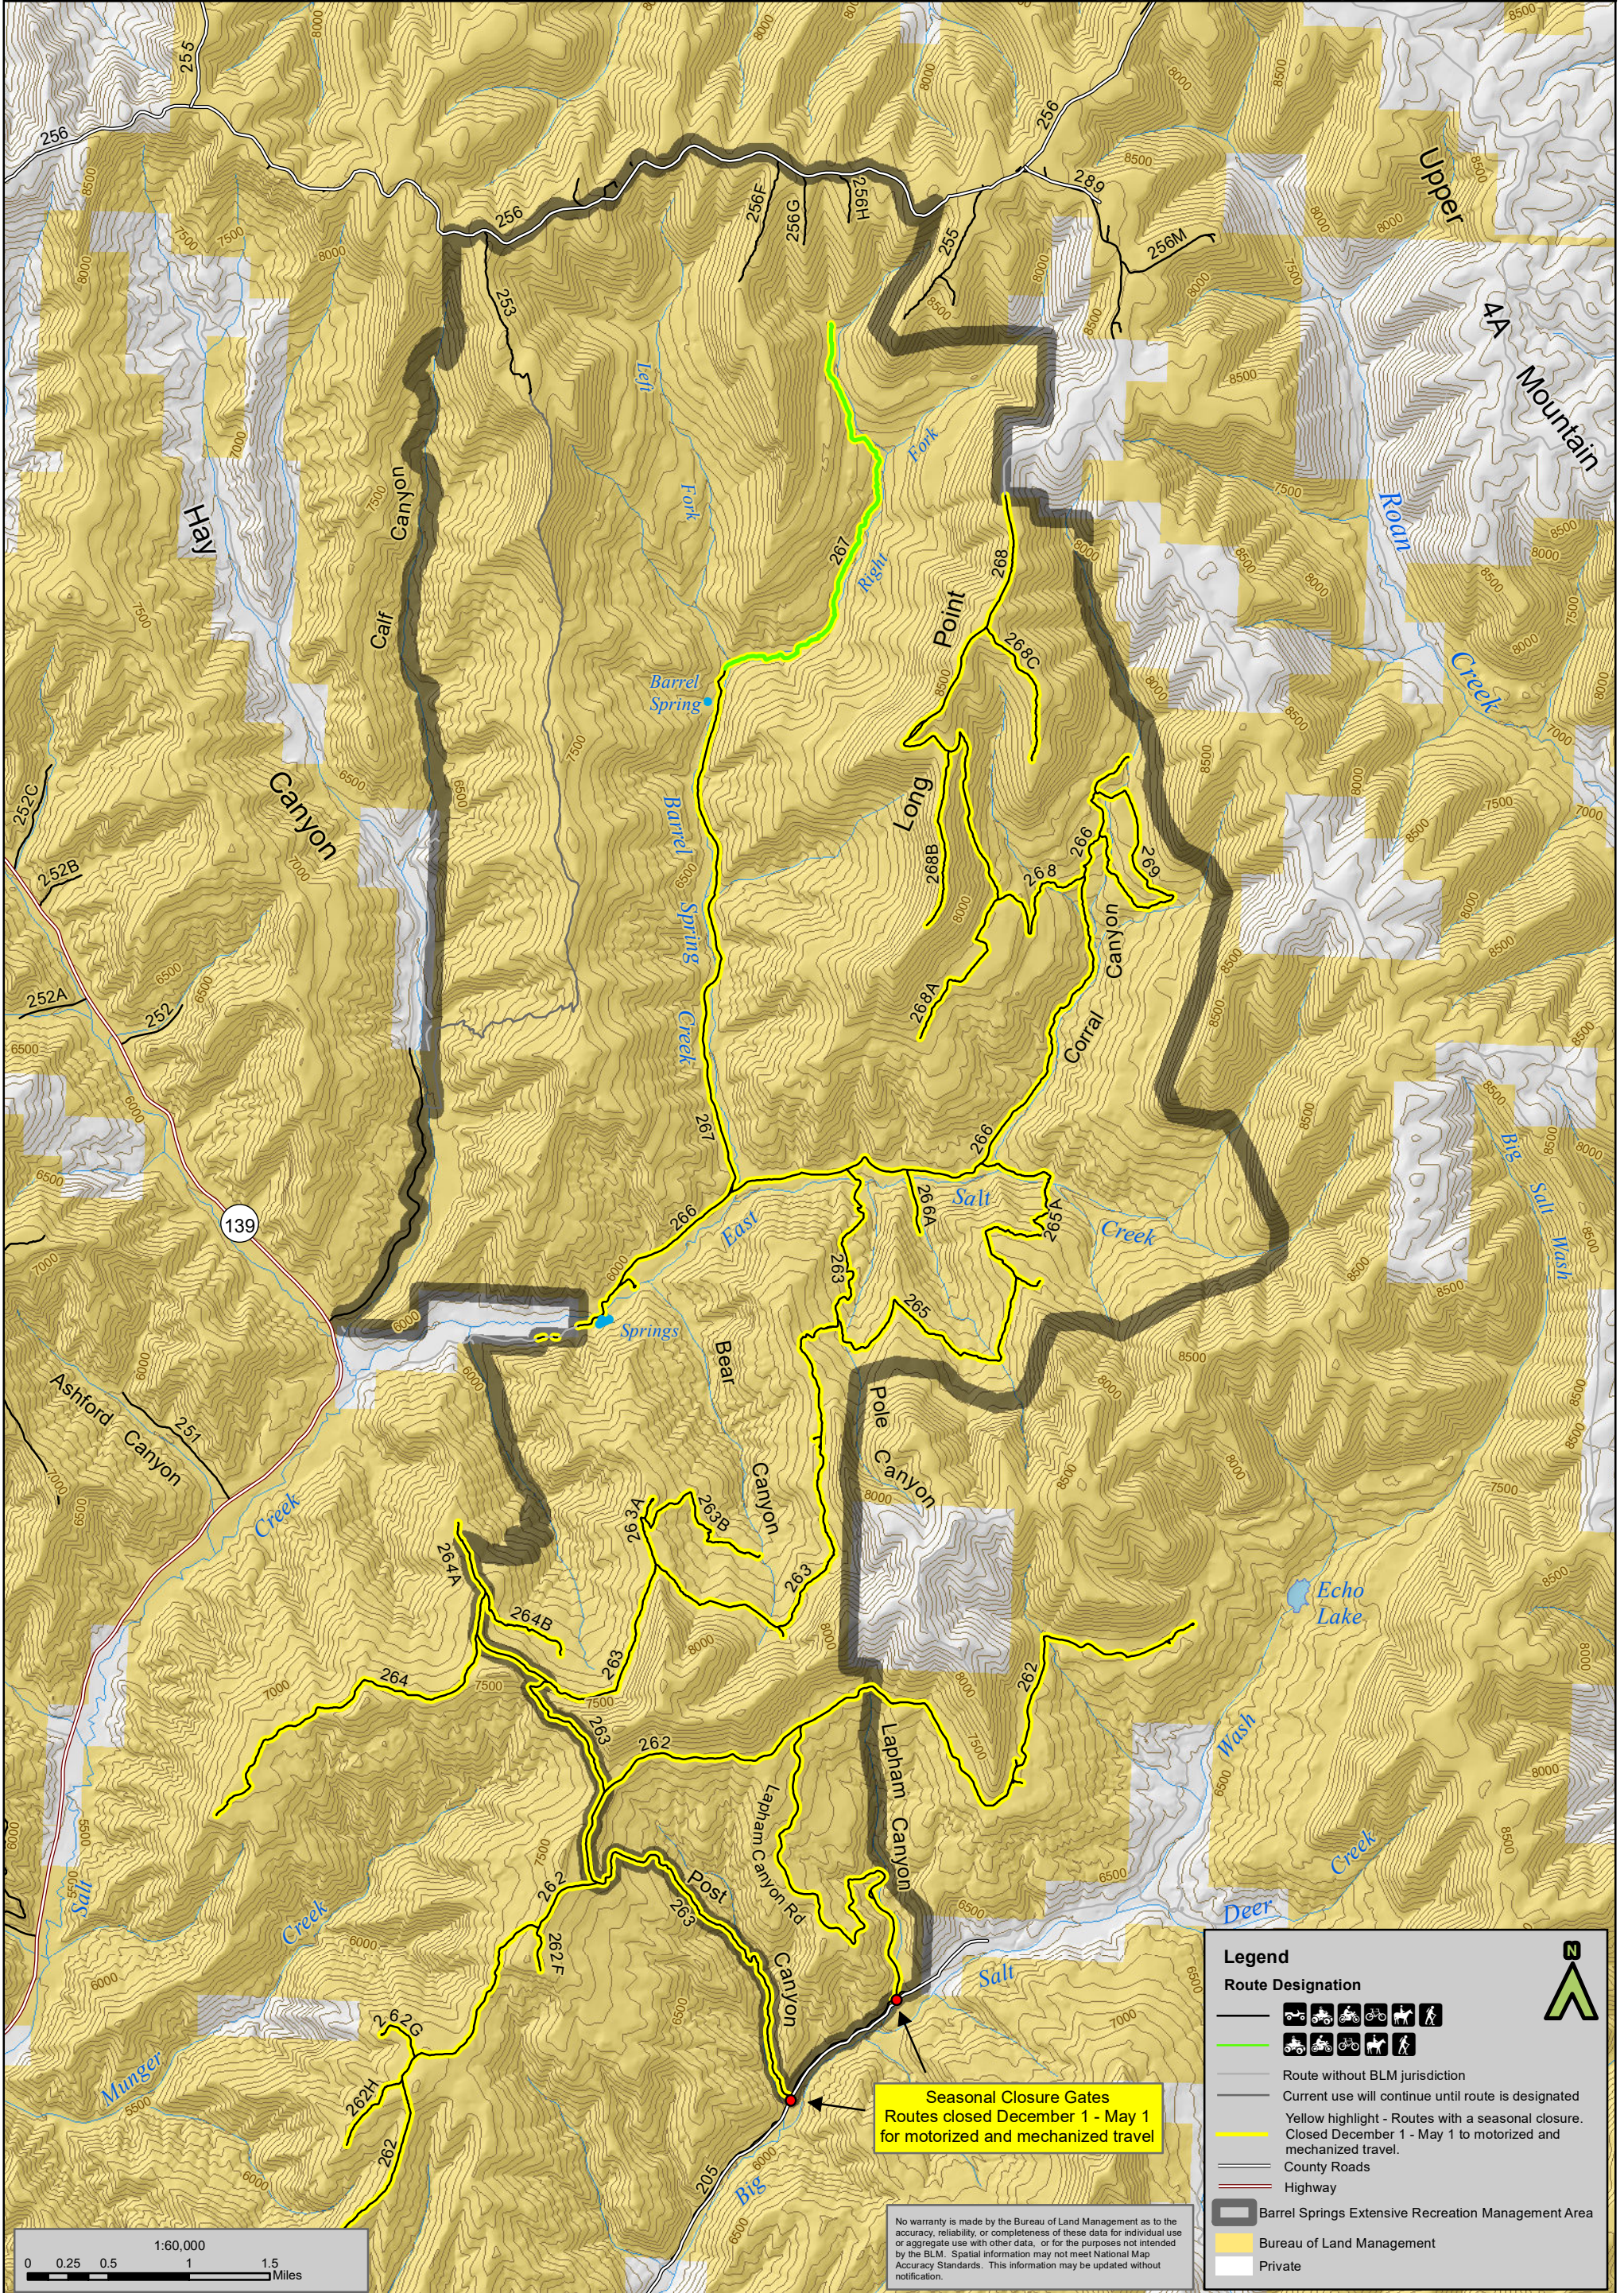

Barrel Springs Extensive Recreation Management Area

Seasonal Closure Gates
Routes closed December 1 - May 1
for motorized and mechanized travel

Legend

Route Designation

- Route with BLM jurisdiction
- Route without BLM jurisdiction
- Current use will continue until route is designated
- Yellow highlight - Routes with a seasonal closure.
- Closed December 1 - May 1 to motorized and mechanized travel.
- County Roads
- Highway
- Barrel Springs Extensive Recreation Management Area
- Bureau of Land Management
- Private