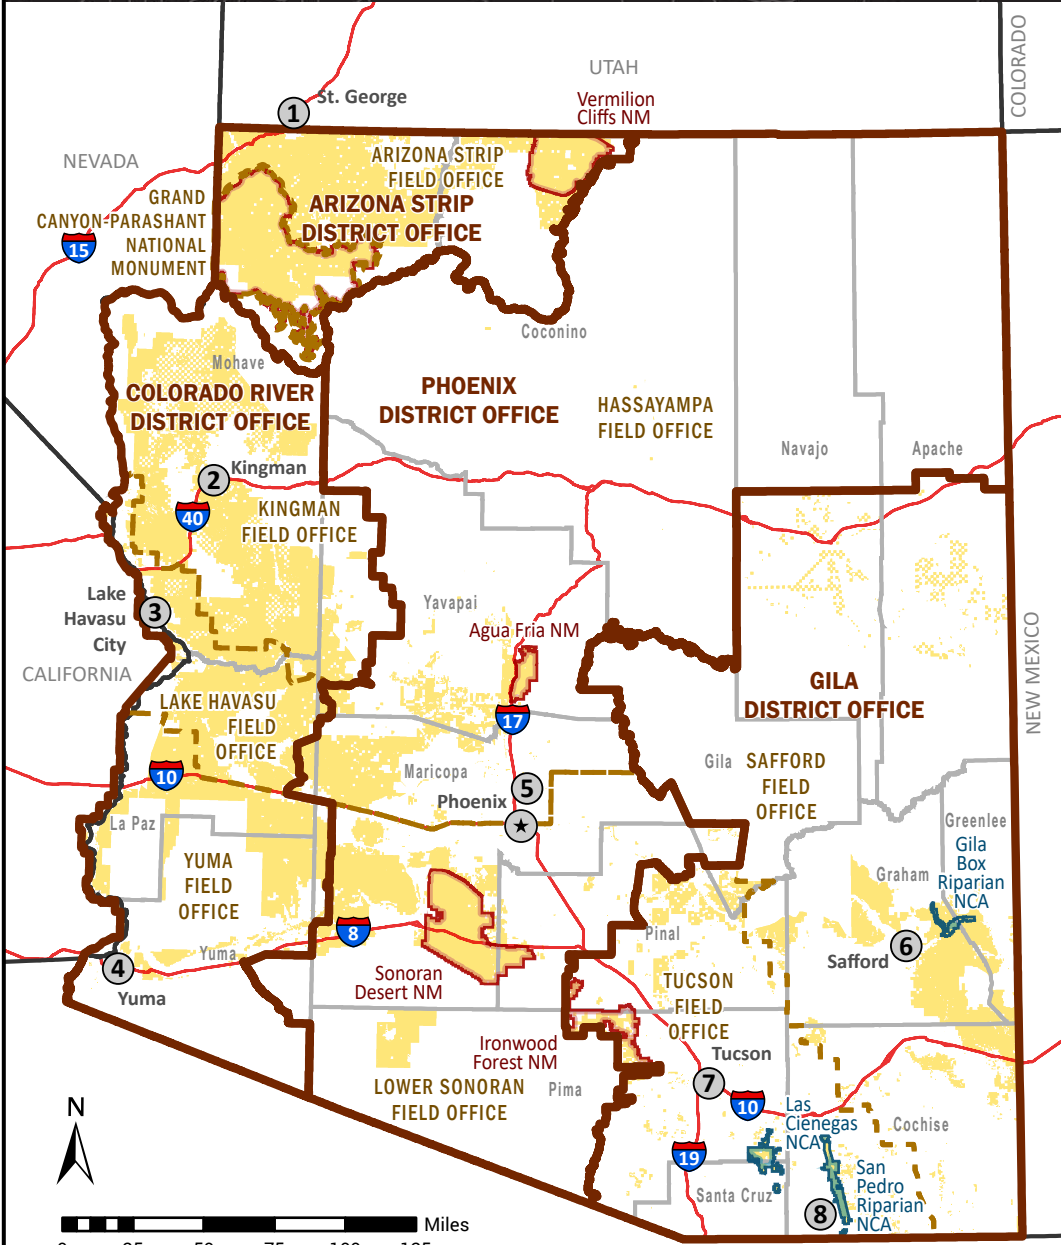

BLM Office Locations

Bureau of Land Management Arizona

www.blm.gov/arizona | (602) 417-9200 | blm_az_asoweb@blm.gov

- Bureau of Land Management
- BLM District Office
- BLM Field Office
- BLM National Monument
- BLM National Conservation Area
- County Boundary
- State Boundary