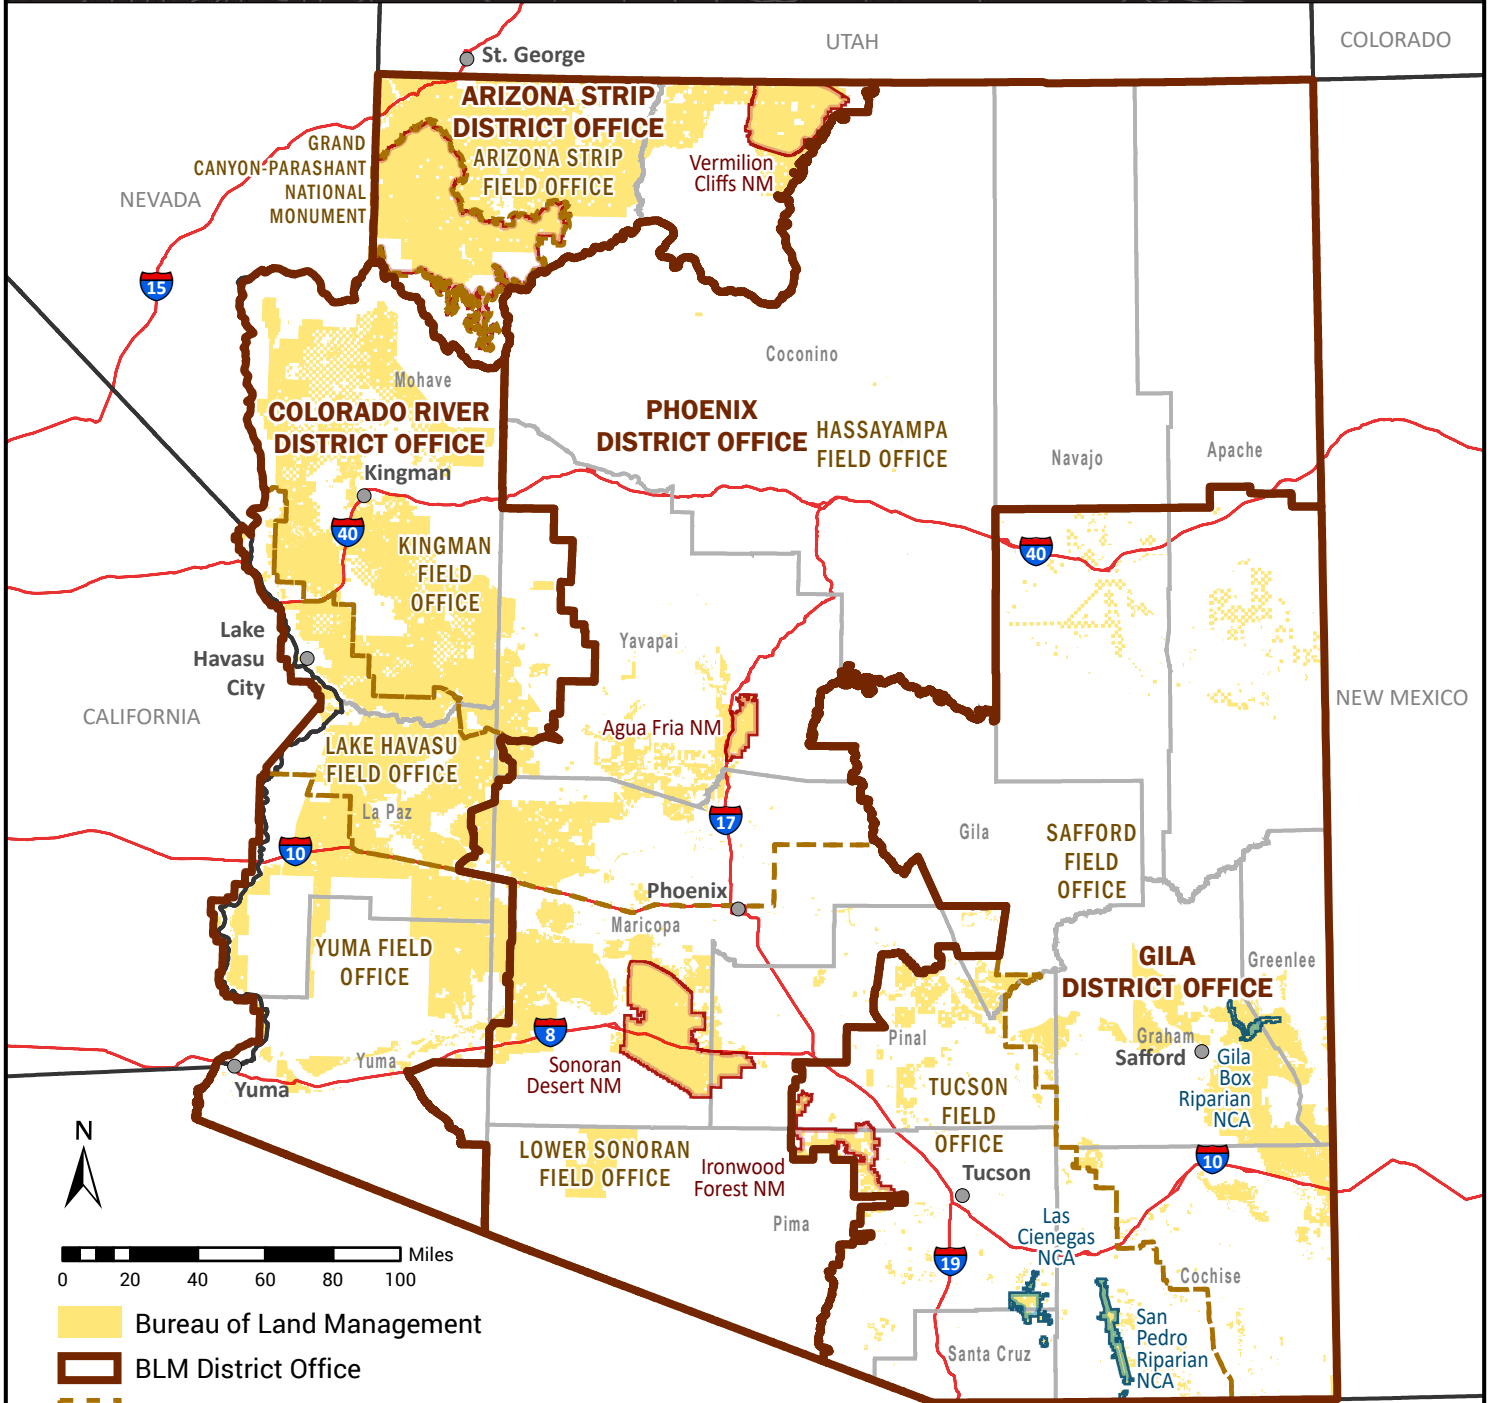

BLM Administrative Boundaries Bureau of Land Management Arizona

www.blm.gov/arizona | (602) 417-9200 | blm_az_asoweb@blm.gov

- Bureau of Land Management
- BLM District Office
- BLM Field Office
- BLM National Monument
- BLM National Conservation Area
- County Boundary
- State Boundary

Bureau of Land Management Arizona State Office
Map produced: May 10, 2022

Coordinate System: NAD 1983 UTM Zone 12N | Scale: 1:3,600,000 at 8.5x11 page output
No warranty is made by the Bureau of Land Management as to the accuracy, reliability, or completeness of these data for individual use or aggregate use with other data.