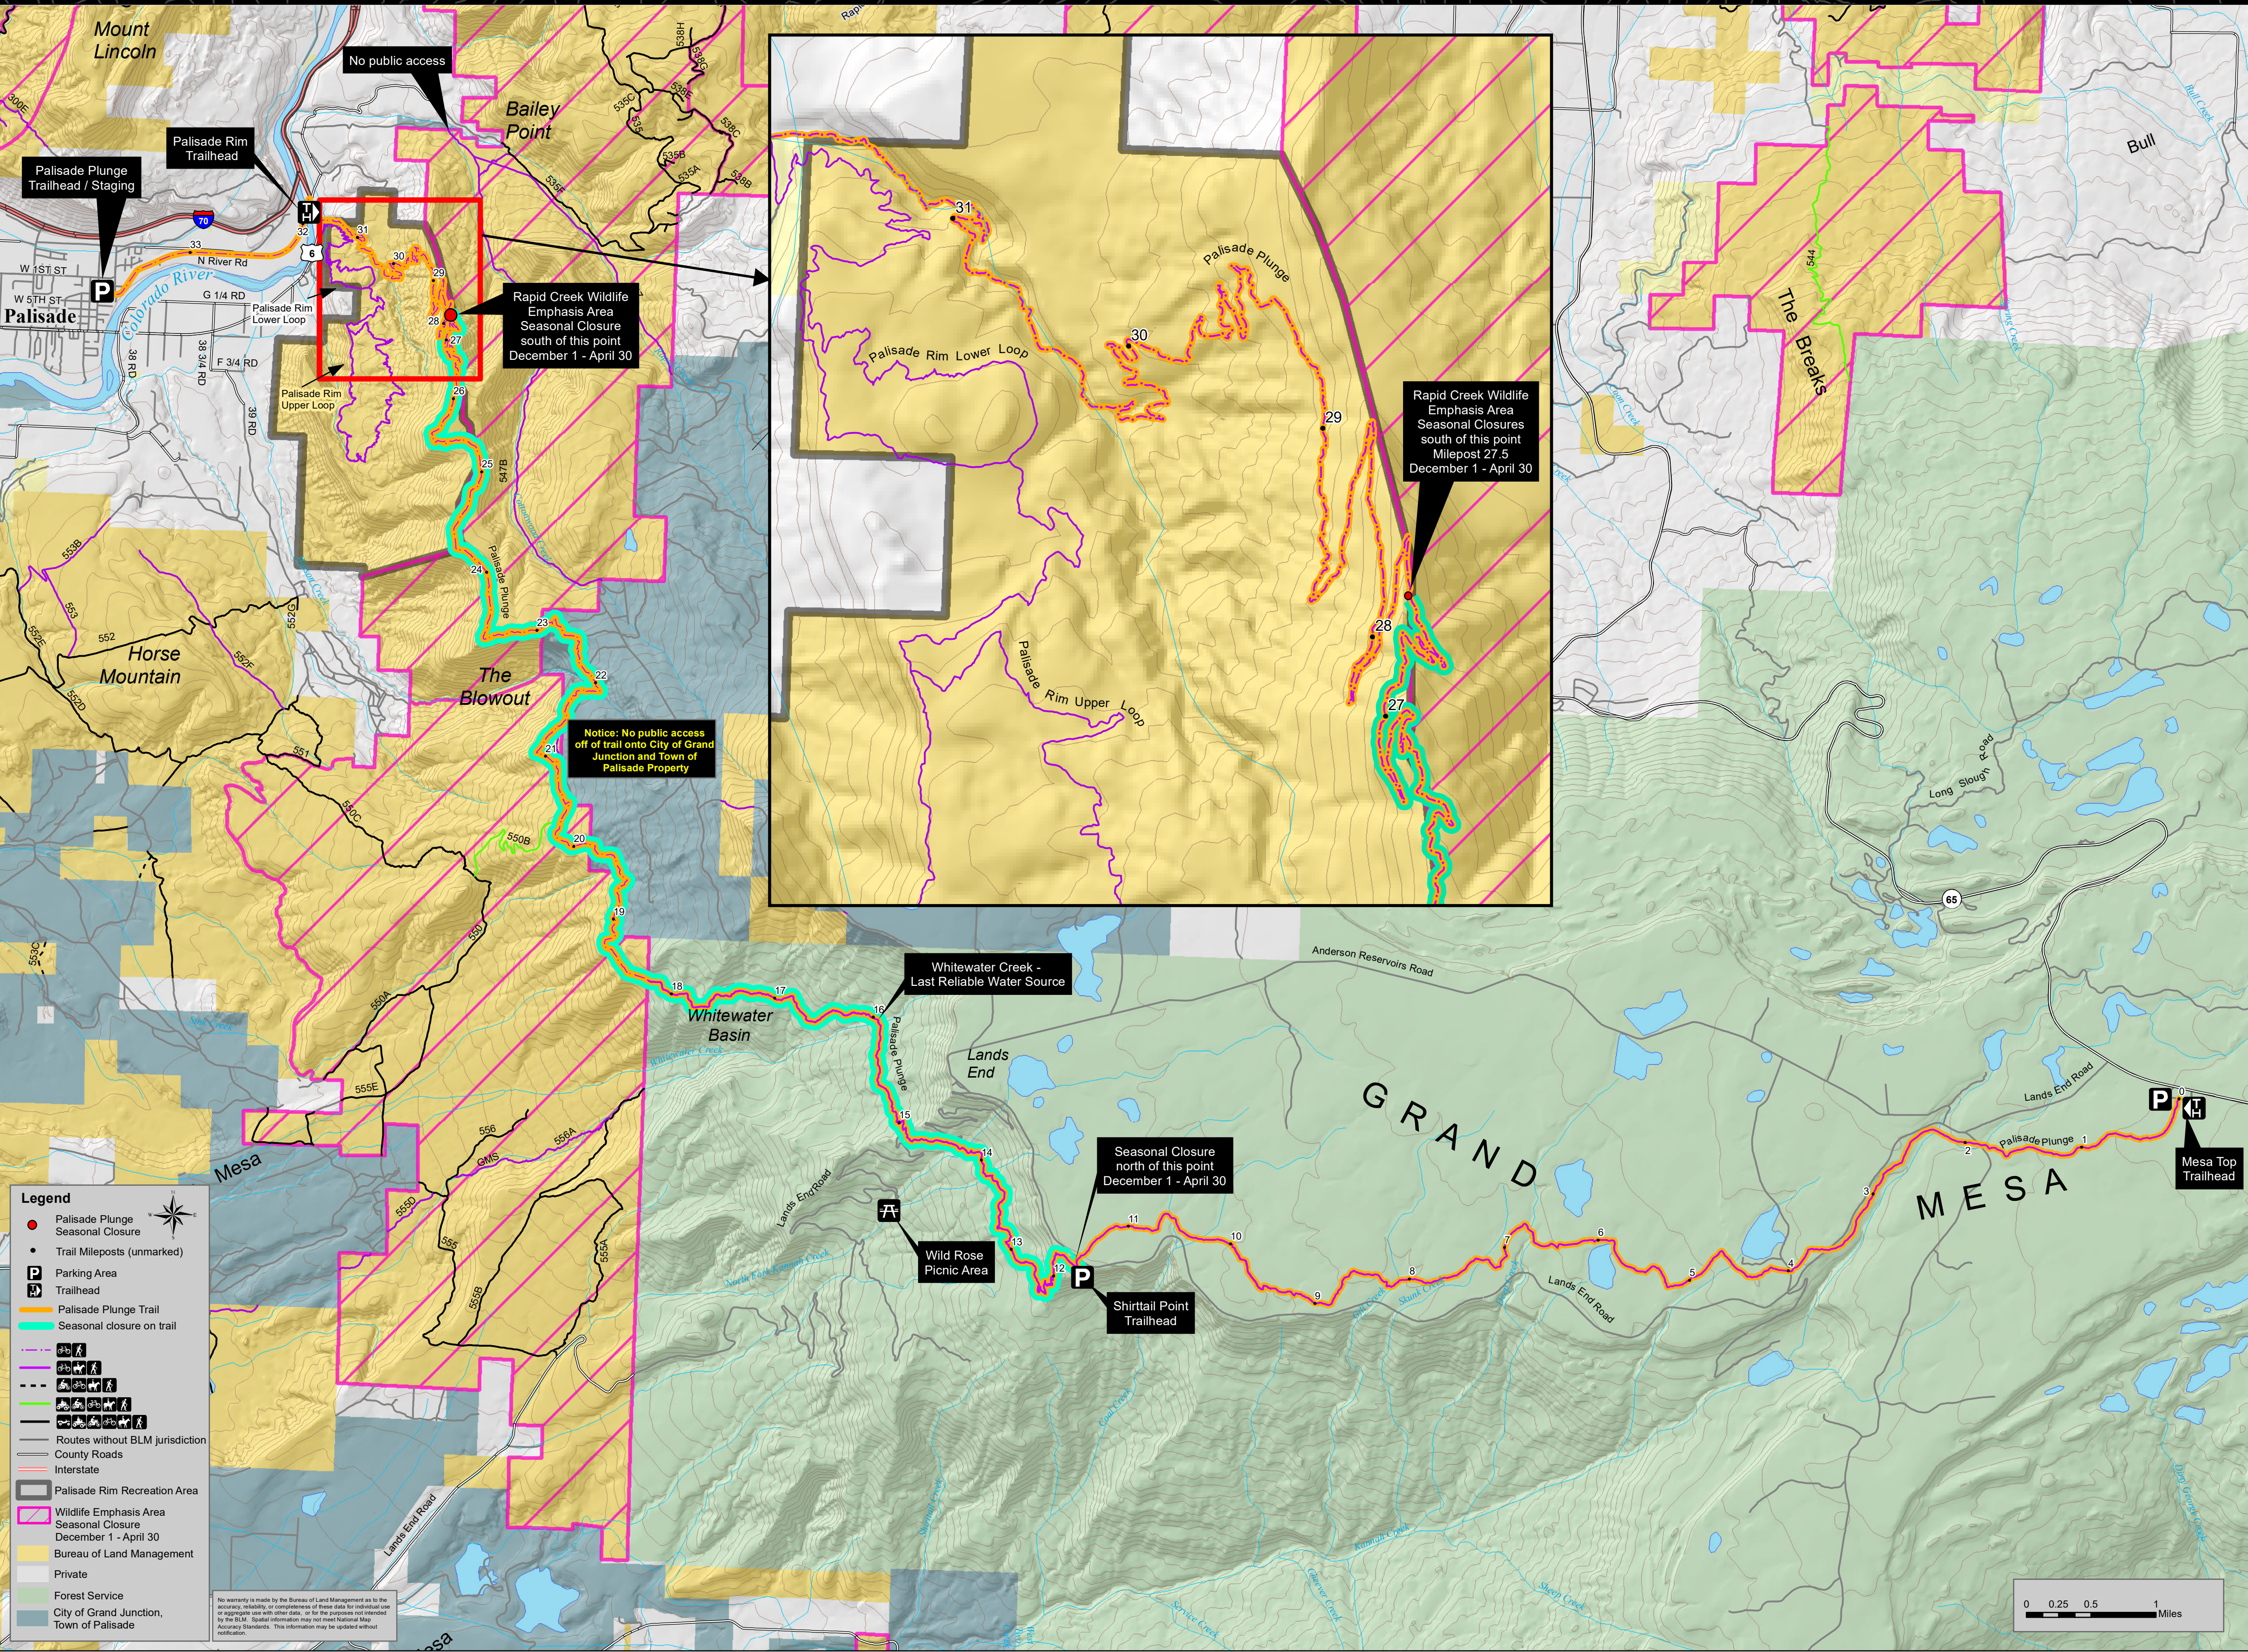

Palisade Plunge Trail

Legend

- Palisade Plunge Seasonal Closure
- Trail Mileposts (unmarked)
- P Parking Area
- Trailhead
- Palisade Plunge Trail
- Seasonal closure on trail
- Palisade Rim Recreation Area
- Wildlife Emphasis Area Seasonal Closure December 1 - April 30
- Bureau of Land Management
- Private
- Forest Service
- City of Grand Junction, Town of Palisade