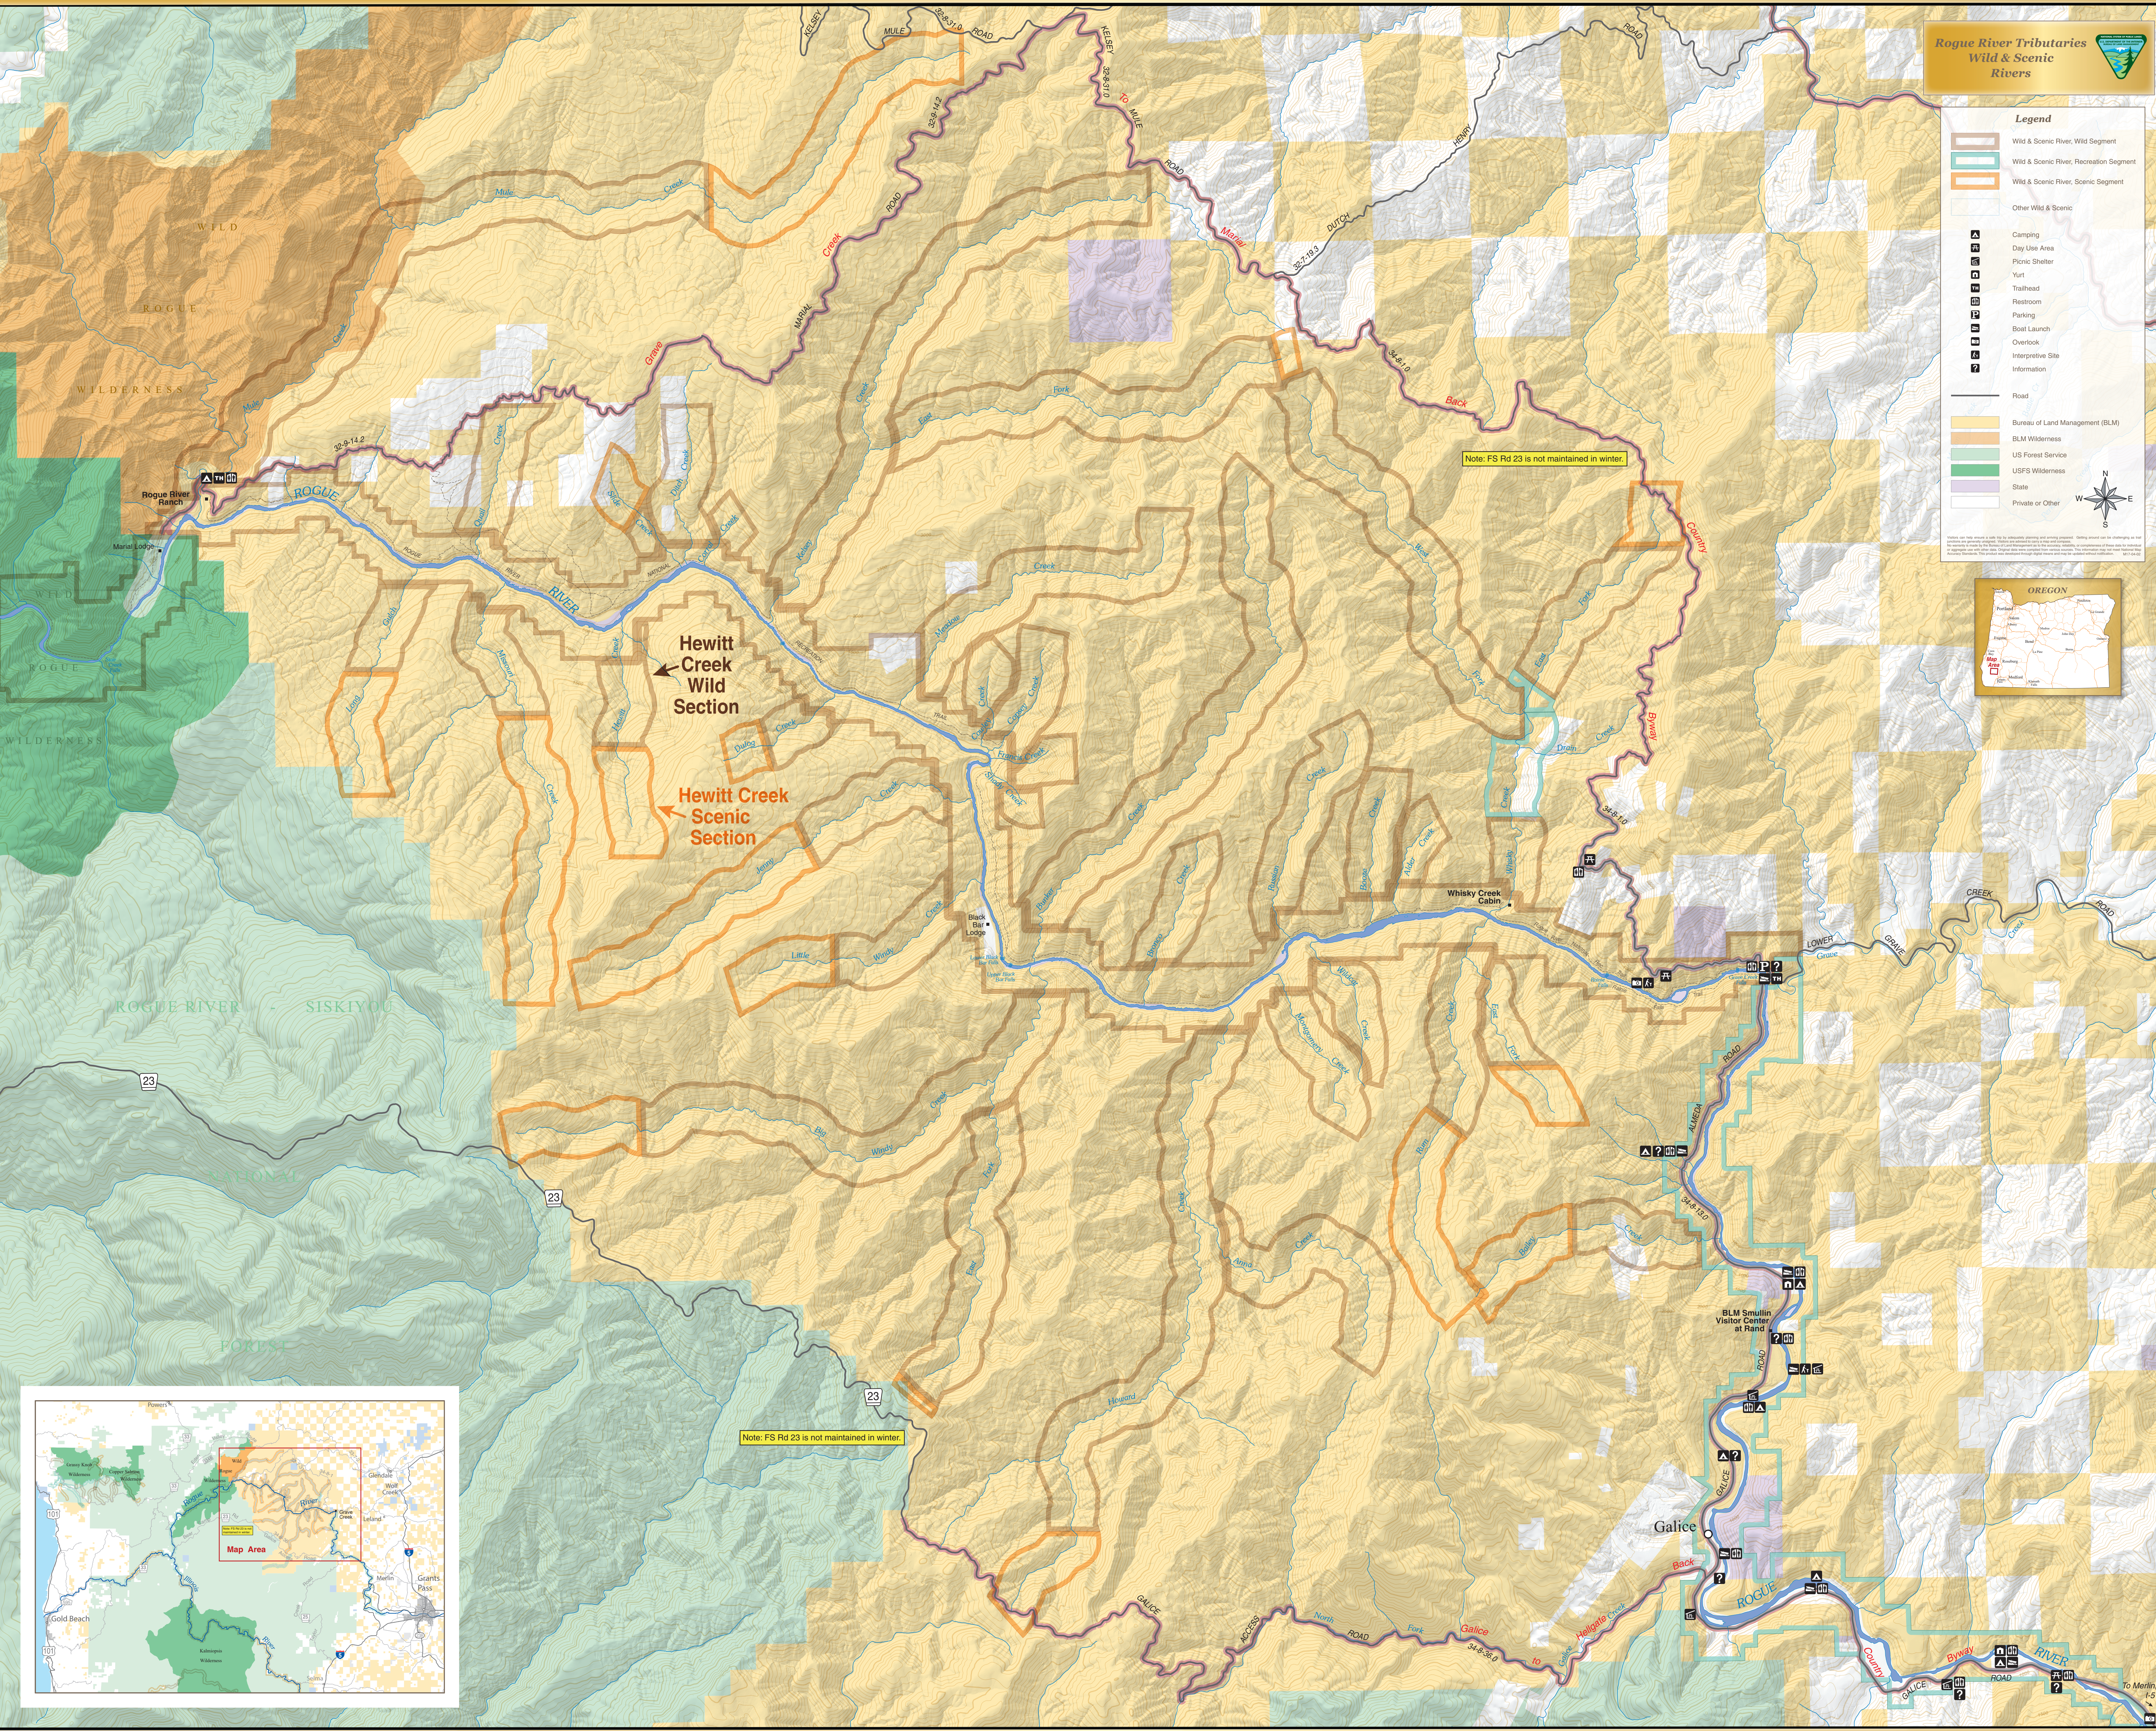

Rogue River Tributaries Wild & Scenic Rivers

Legend

- Wild & Scenic River, Wild Segment
- Wild & Scenic River, Recreation Segment
- Wild & Scenic River, Scenic Segment
- Other Wild & Scenic

- A Camping
- D Day Use Area
- P Picnic Shelter
- Y Yurt
- T Trailhead
- R Restroom
- P Parking
- L Boat Launch
- O Overlook
- I Interpretive Site
- I Information

- Road

- Bureau of Land Management (BLM)
- BLM Wilderness
- US Forest Service
- USFS Wilderness
- State
- Private or Other

Hewitt Creek Wild Section

Hewitt Creek Scenic Section

Note: FS Rd 23 is not maintained in winter.

Note: FS Rd 23 is not maintained in winter.