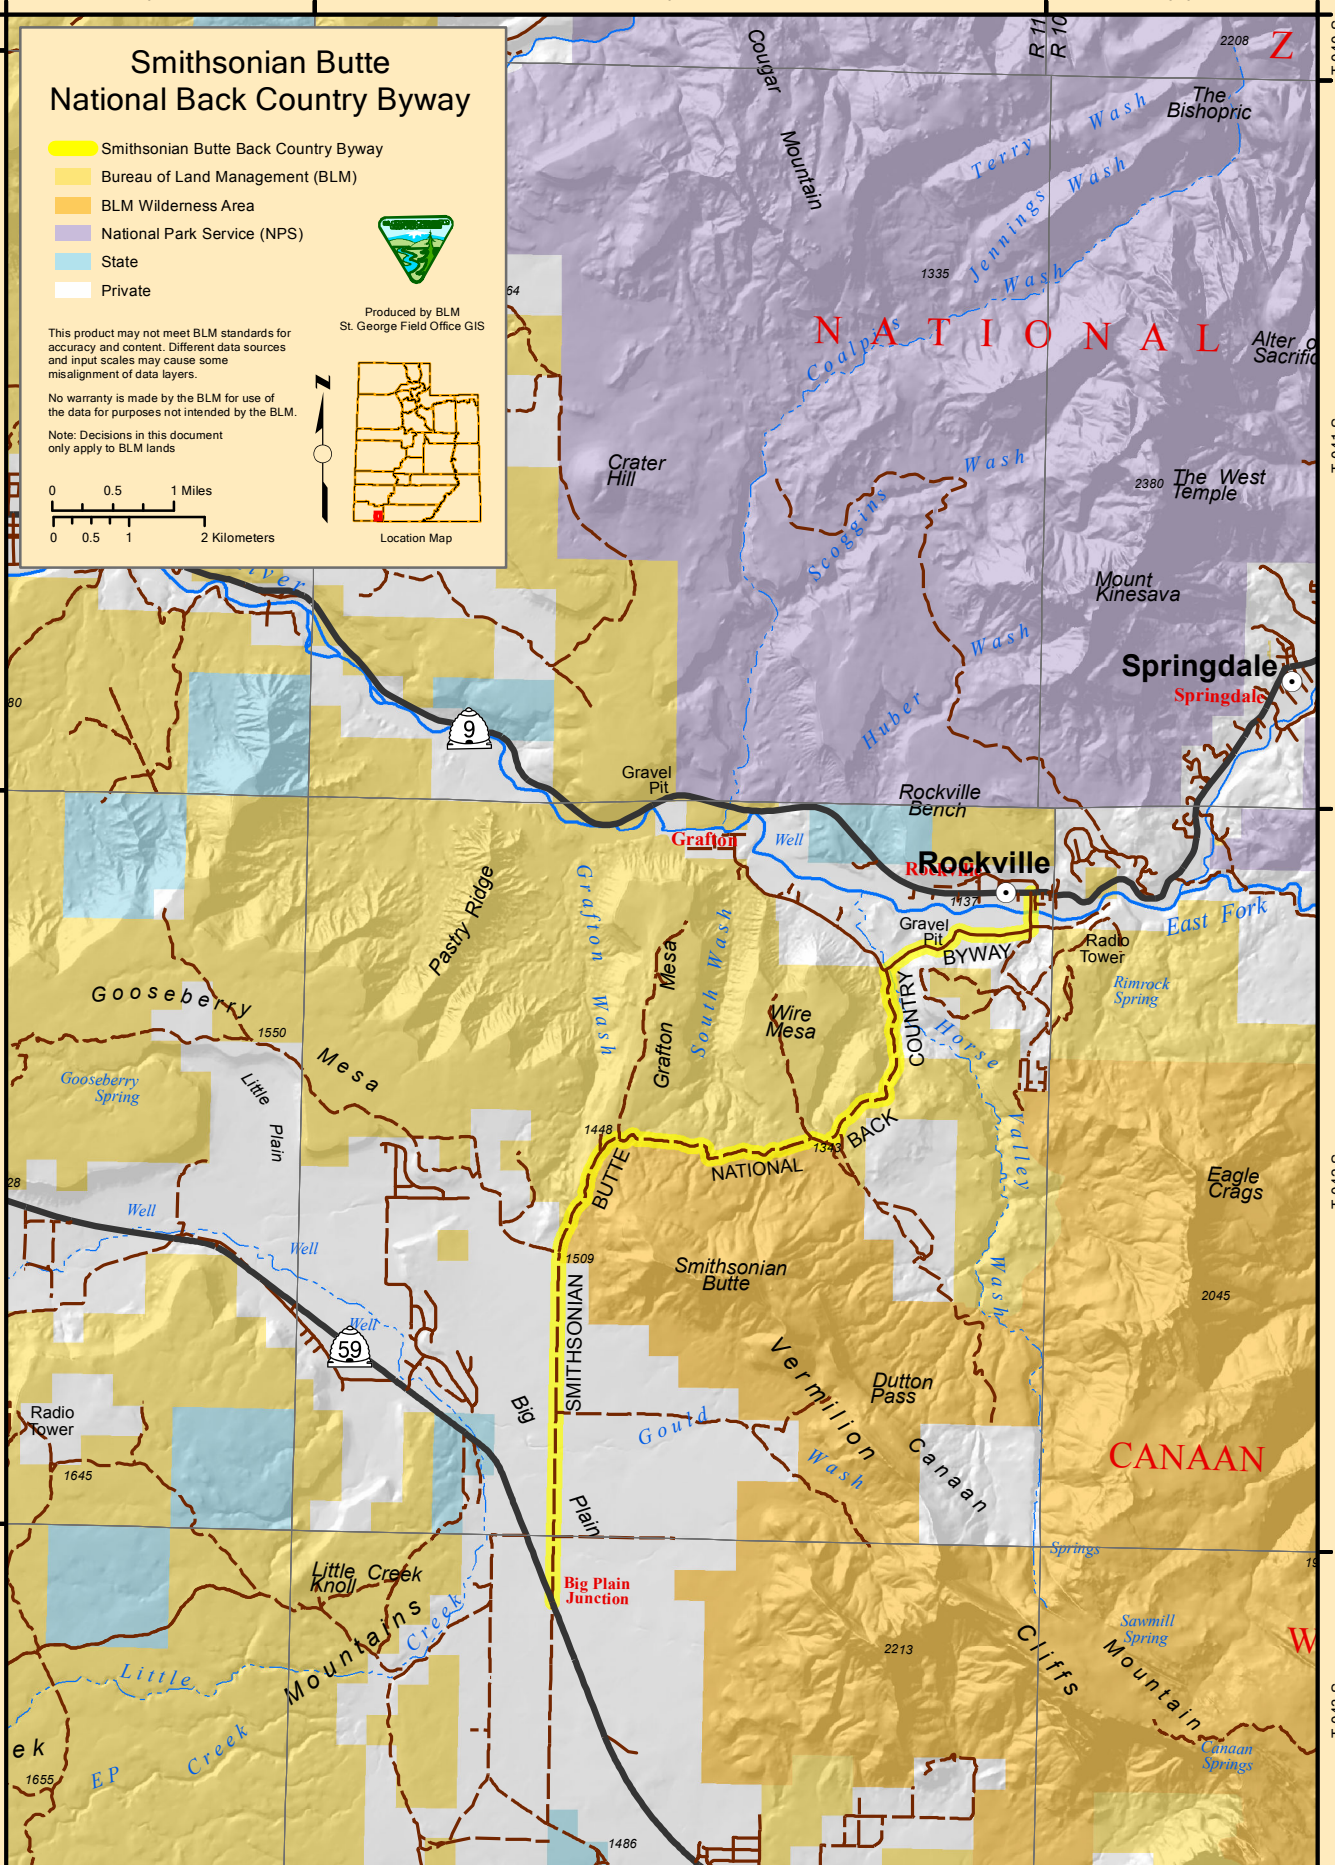

Smithsonian Butte National Back Country Byway

- Smithsonian Butte Back Country Byway
- Bureau of Land Management (BLM)
- BLM Wilderness Area
- National Park Service (NPS)
- State
- Private

Produced by BLM
St. George Field Office GIS

T 040 S
T 041 S
T 042 S
T 043 S