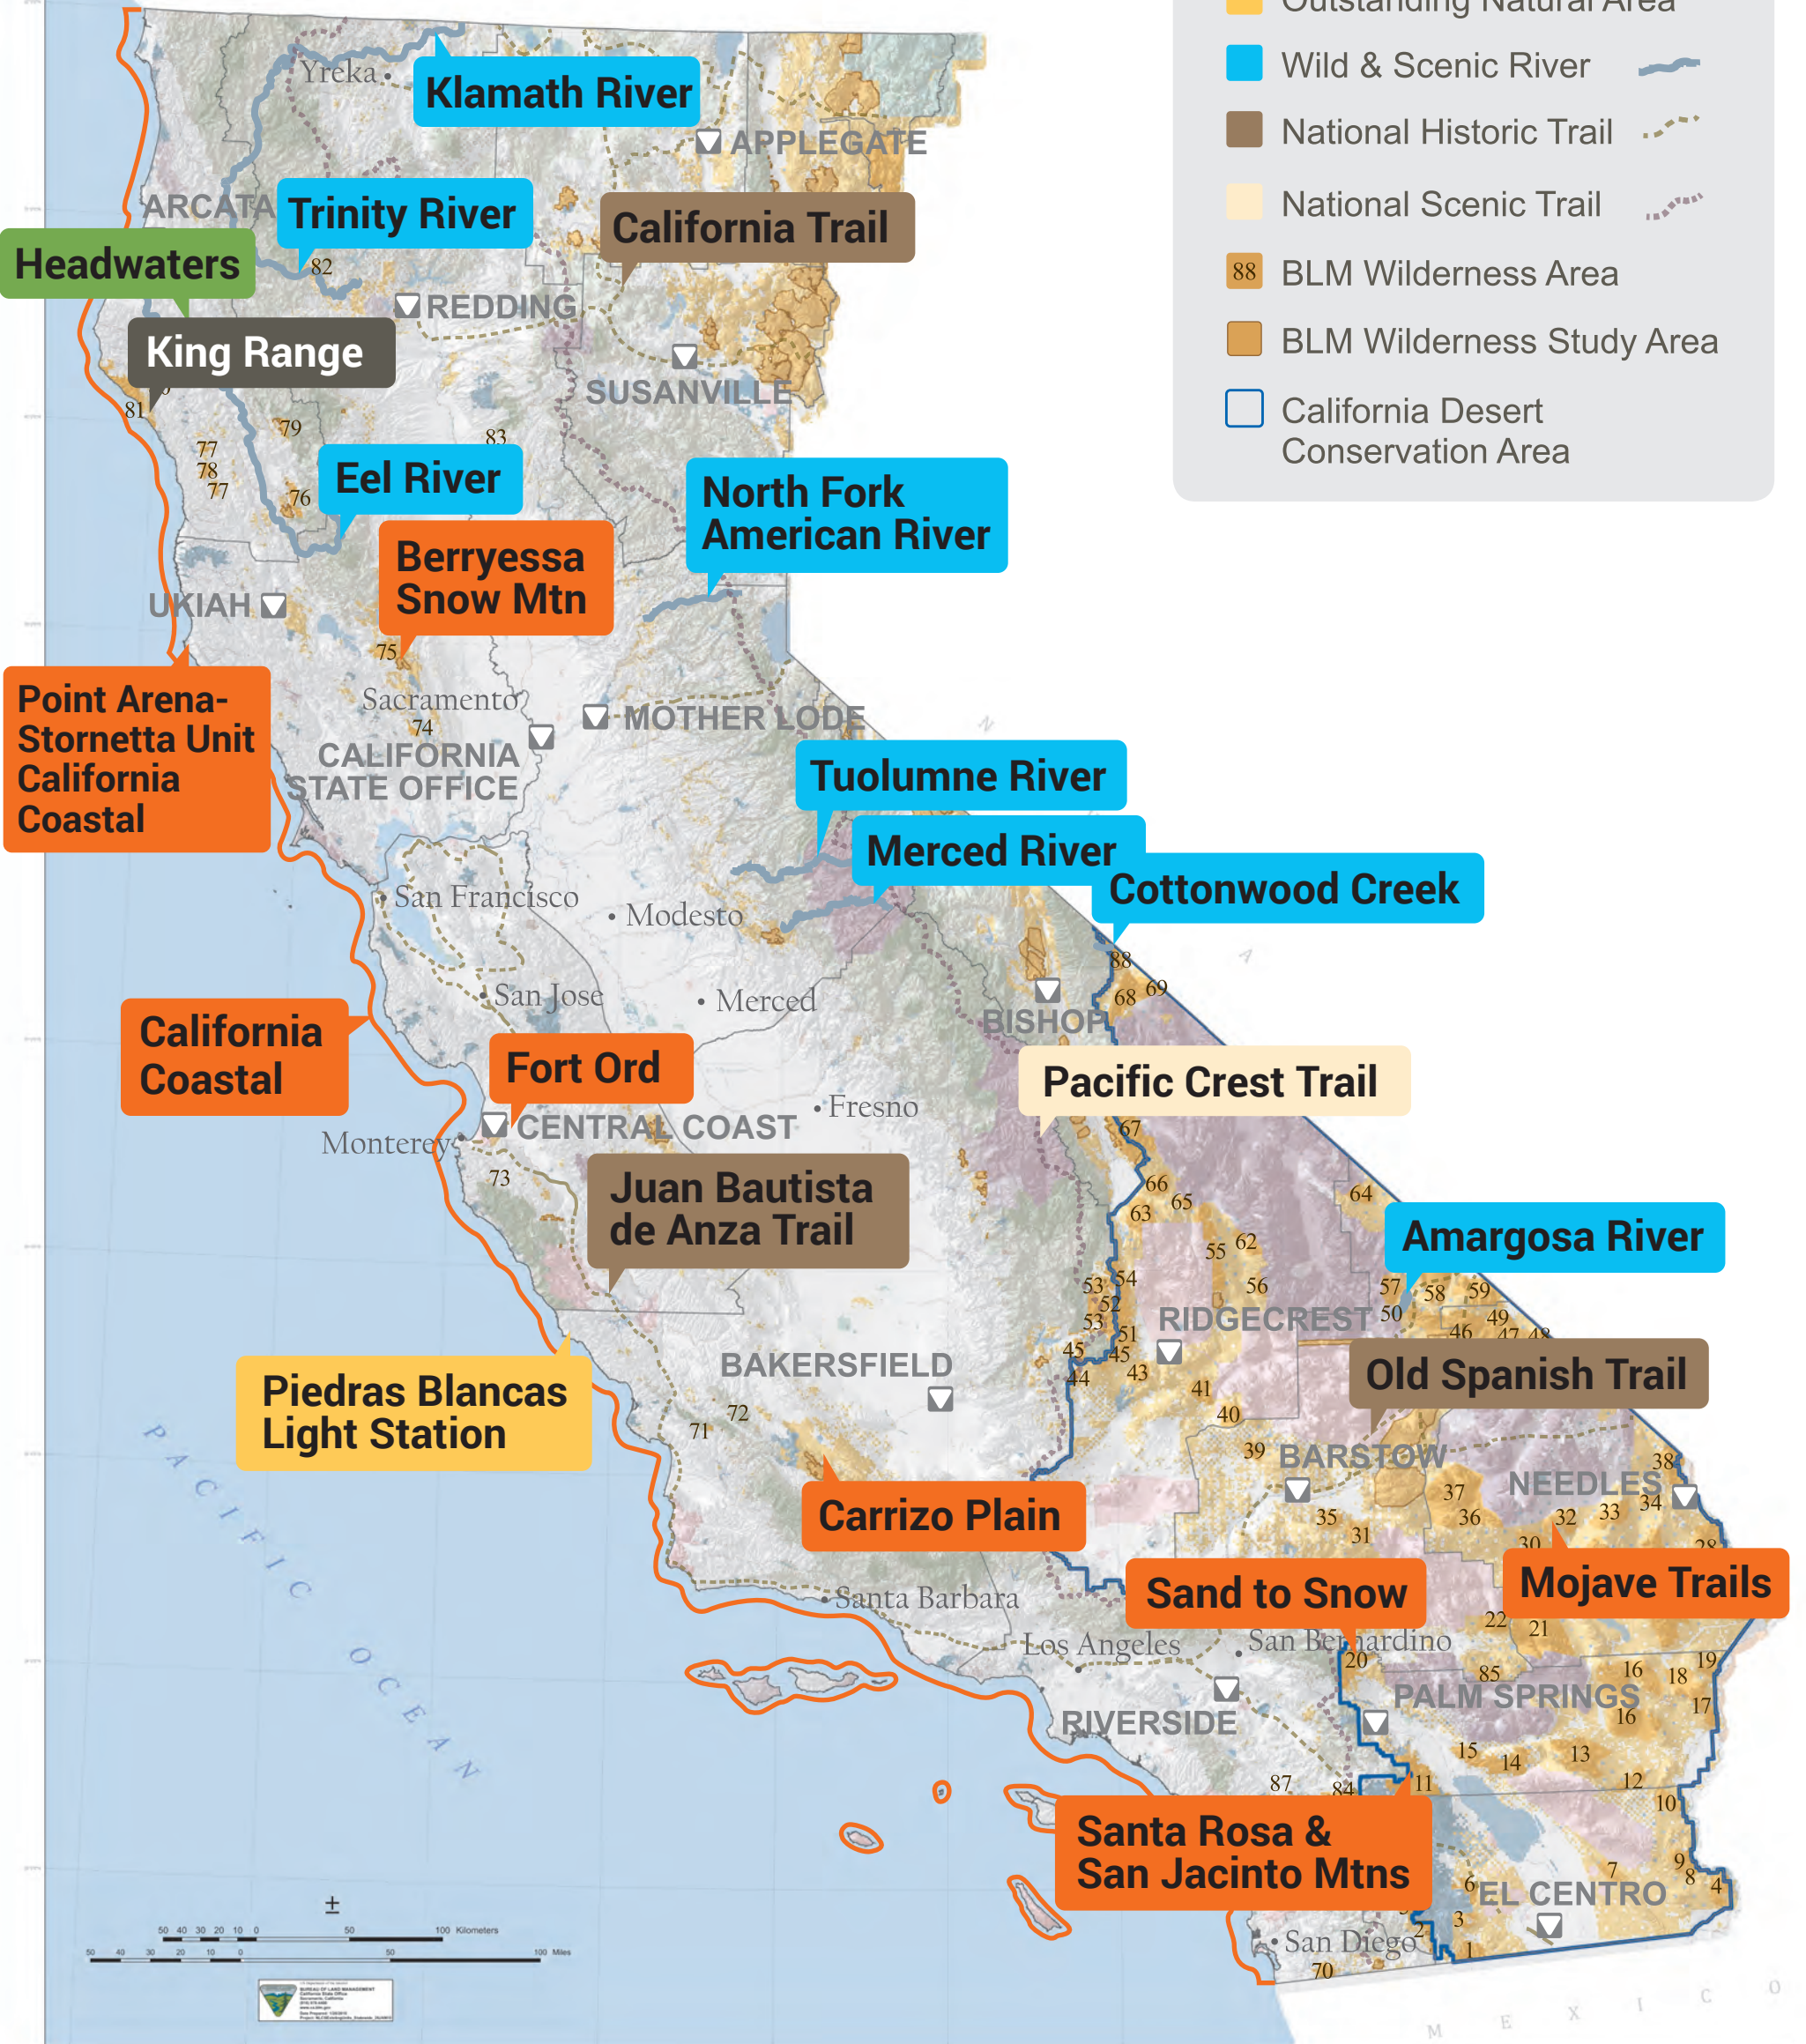

NATIONAL CONSERVATION LANDS

O R E G O N

- National Monument
- National Conservation Area
- Forest Reserve
- Outstanding Natural Area
- Wild & Scenic River
- National Historic Trail
- National Scenic Trail
- BLM Wilderness Area
- BLM Wilderness Study Area
- California Desert Conservation Area

LAND STATUS

- | | |
|--|--|
| Bureau of Land Management | Military |
| Forest Service | State |
| National Park Service | Private |
| Fish and Wildlife Service | Reservations and Rancherias |

SYMBOLS

- BLM OFFICE
- BLM Field Office Boundary
- City