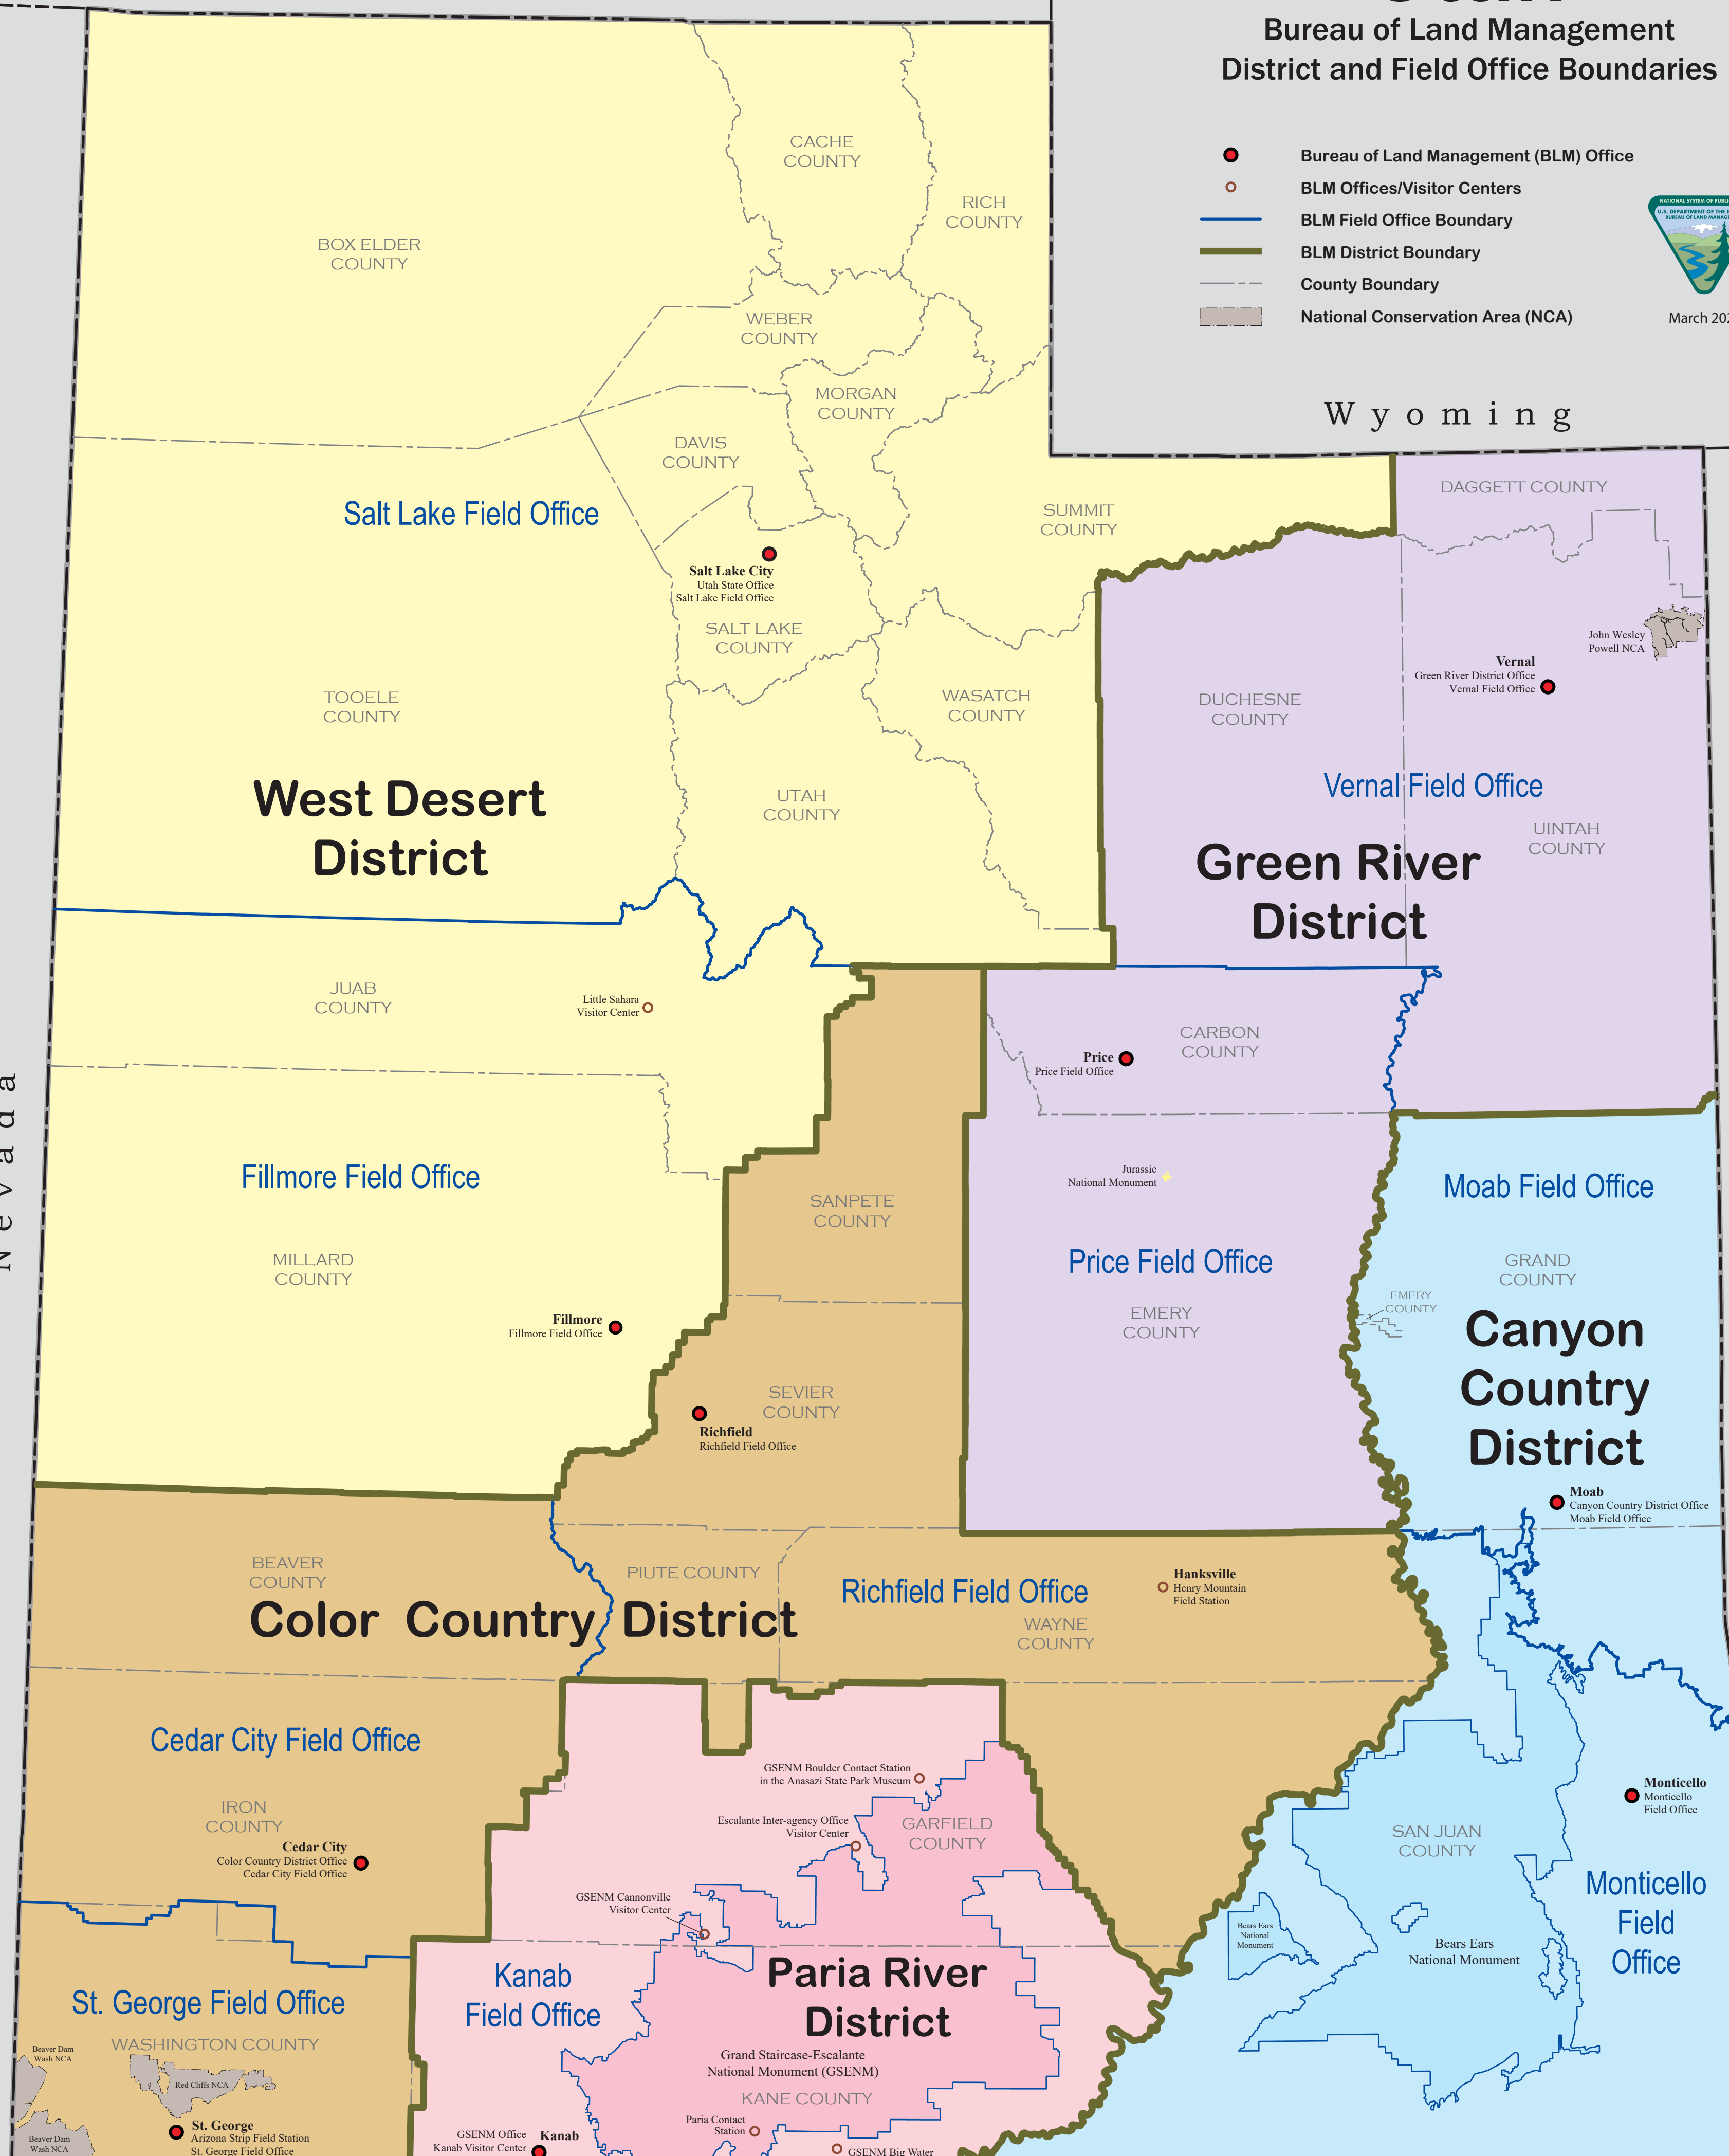

Utah

Bureau of Land Management District and Field Office Boundaries

- Bureau of Land Management (BLM) Office
- BLM Offices/Visitor Centers
- BLM Field Office Boundary
- BLM District Boundary
- --- County Boundary
- National Conservation Area (NCA)

March 2023

N e v a d a

C o l o r a d o

N e w M e x i c o

Office	Phone	Fax	Office	Phone	Fax
Salt Lake Field Office	801-977-4300	801-977-4397	Kanab Field Office	435-644-1200	435-644-1299
Cedar City Field Office	435-865-3000	435-865-3058	Escalante Field Station	435-826-5600	435-826-5650
Richfield Field Office	435-896-1500	435-896-1550	Fillmore Field Office	435-743-3100	435-743-3135
Moab Field Office	435-259-2100	435-259-2106	Hanksville Field Station	435-542-3461	435-542-3016
Vernal Field Office	435-781-4400	435-781-4410	Price Field Office	435-636-3600	435-636-3657
St. George Field Office	435-688-3200	435-688-3252	Monticello Field Office	435-587-1500	435-587-1518
			GSENM (Kanab)	435-644-1200	435-644-1250