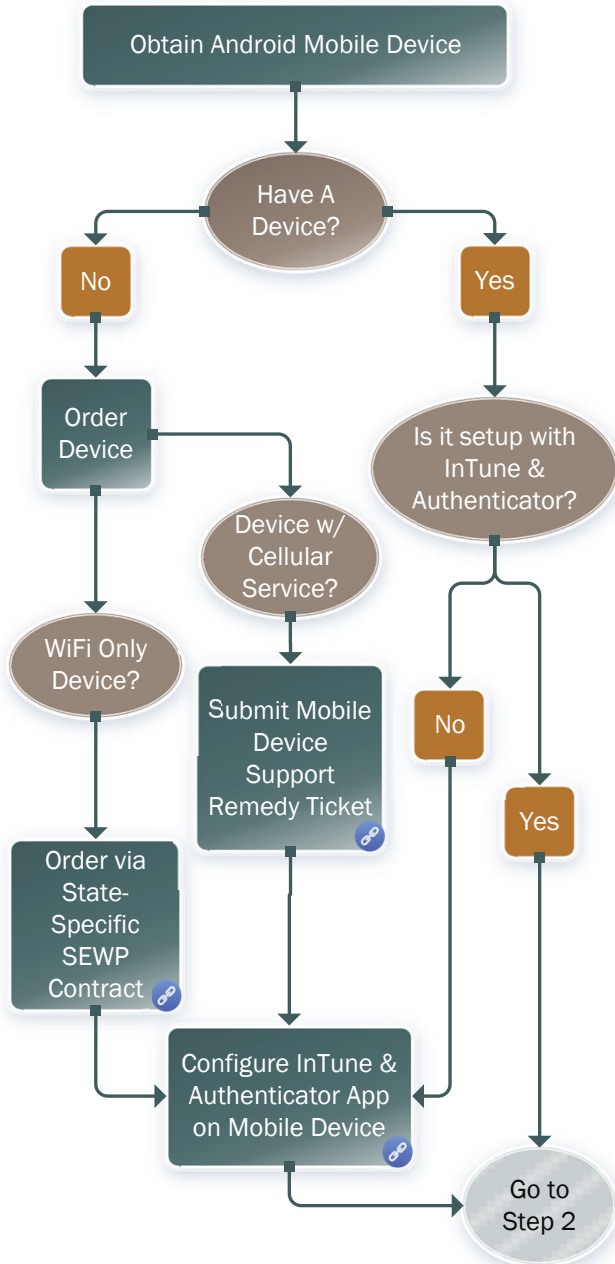

# BLM Mobile Device Quick Guide

Last updated 09/22/23

## 1. Android Mobile Device

## 3. AGOL or Mobile portal Account(s)

## 4. Install Field Data Collection App