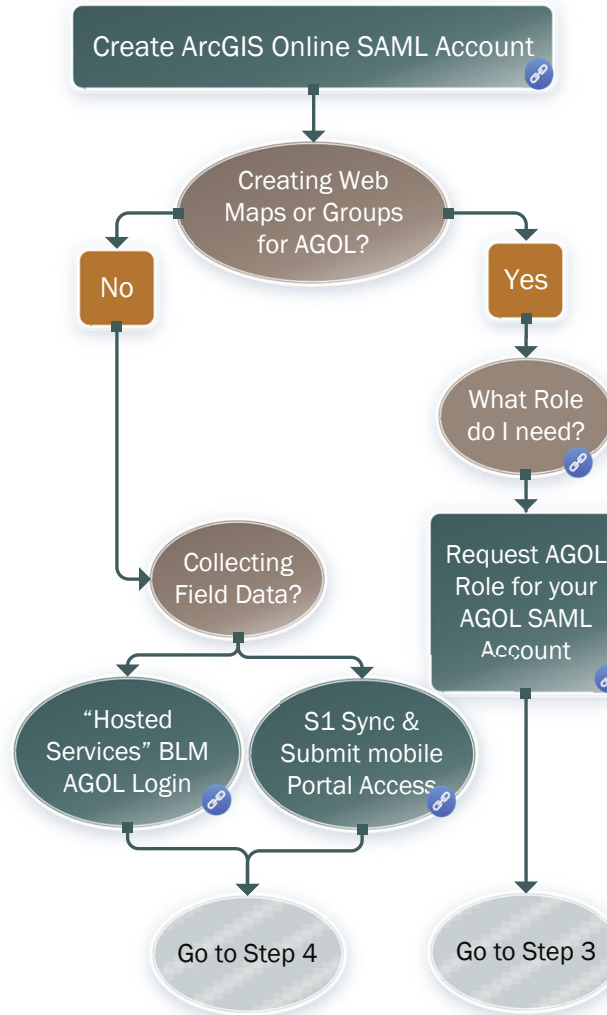

2. ArcGIS Online (AGOL) User Accounts