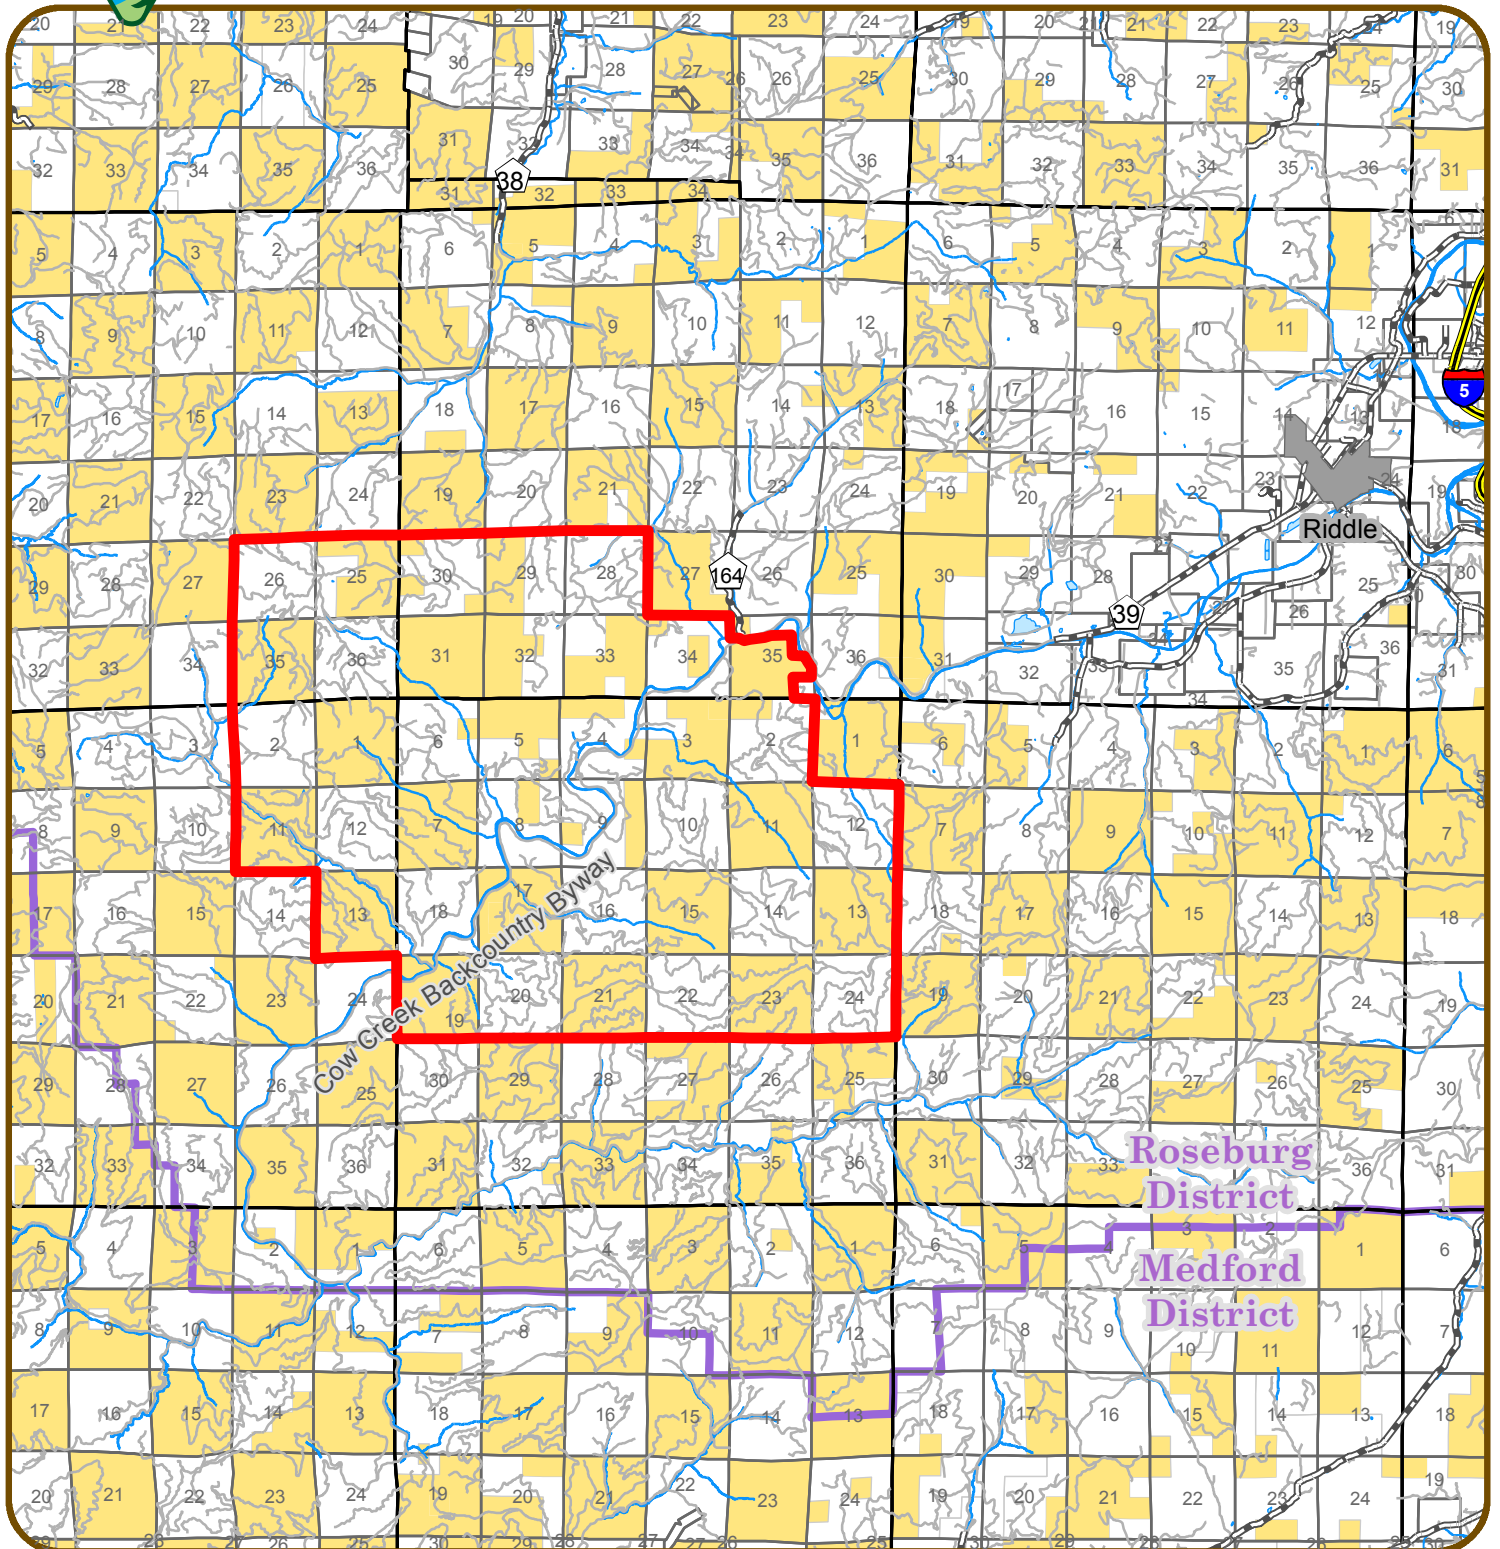

Horse Prairie Area and Road Closure

R08W

R07W

R06W

R05W

T29S

T29S

T30S

T30S

T31S

T31S

T32S

T32S

R08W

R07W

R06W

R05W

Legend

- Closure Area
- Interstate Highway
- State Highway
- County Roads
- Roads
- Major Stream
- BLM
- Other

Date: 9/27/2017

No warranty is made by the Bureau of Land Management as to the accuracy, reliability, or completeness of these data for individual or aggregate use with other data. Original data were compiled from various sources and may be updated without notification.