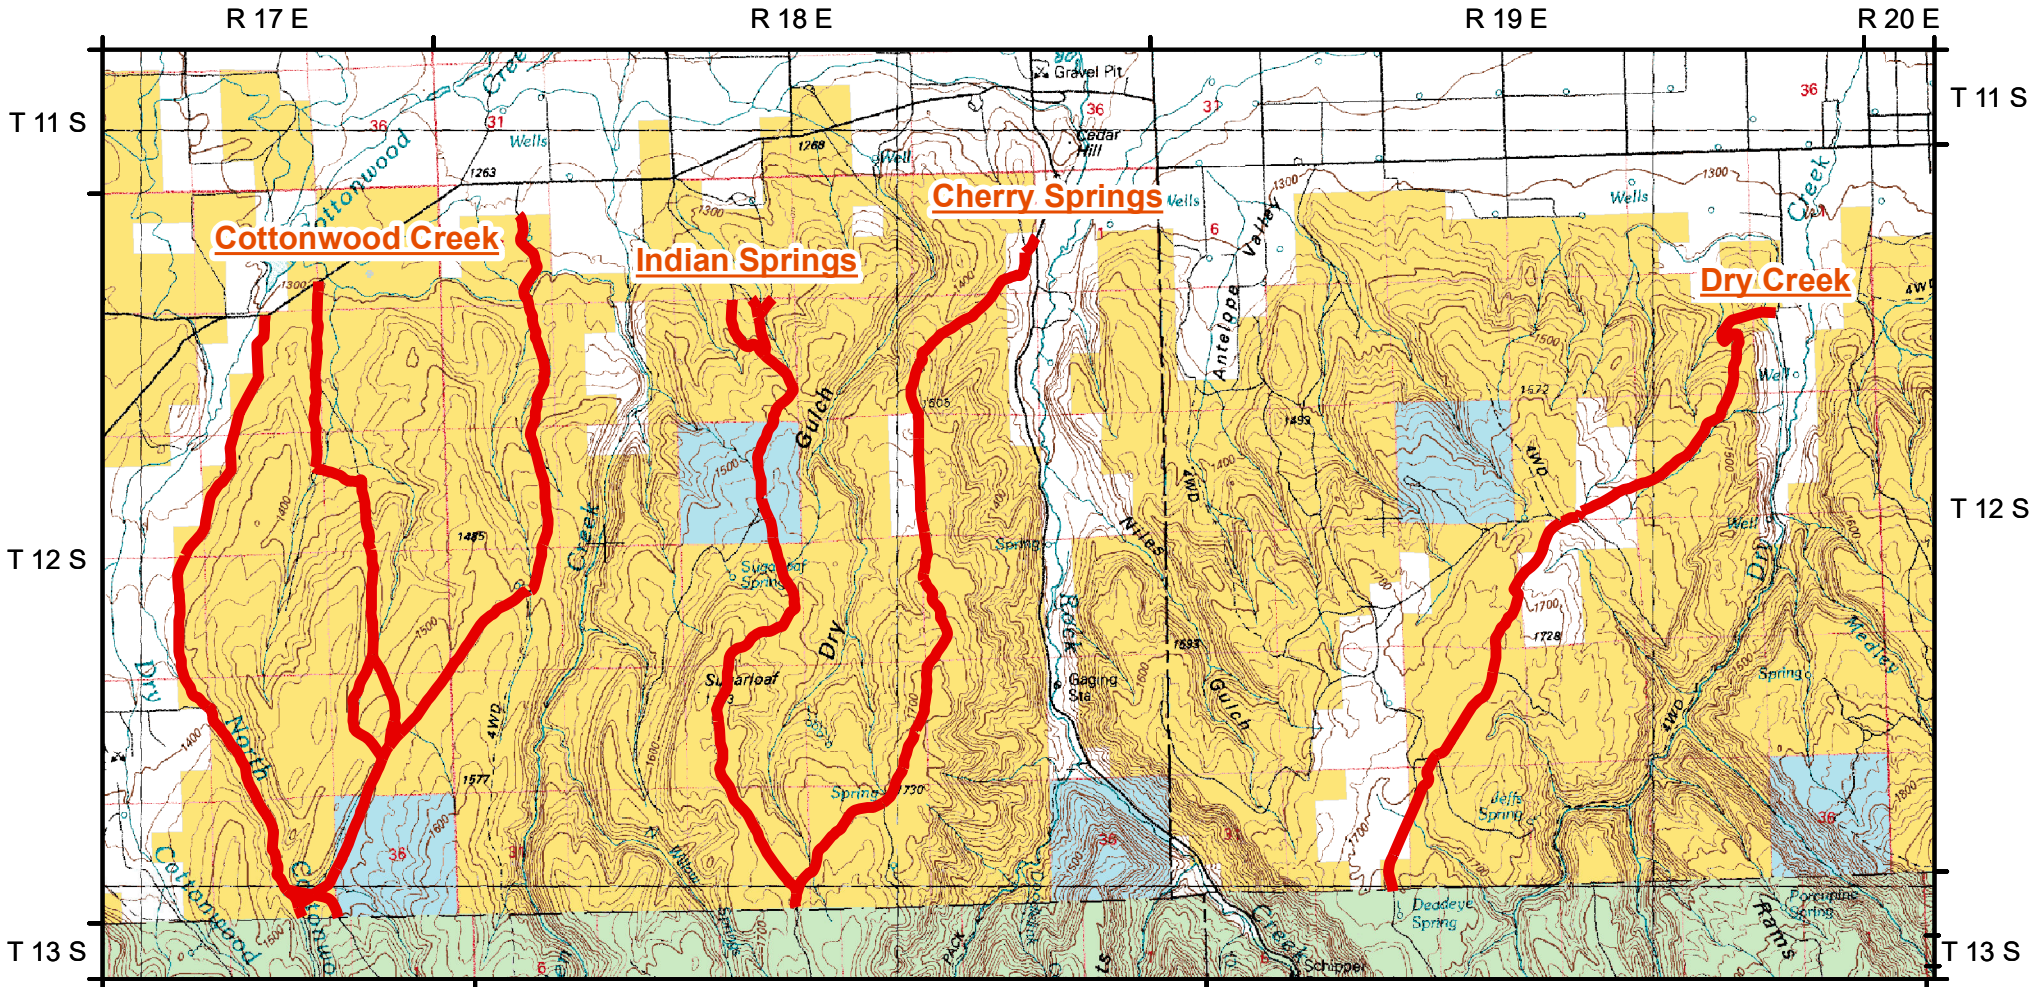

2018 - SOUTH HILLS CLOSURE

1:100,000

United States Department of the Interior
Bureau of Land Management
Twin Falls District, Idaho

Legend

Roads Closed

Closure Dates - Jan. 16 - March 15, 2018