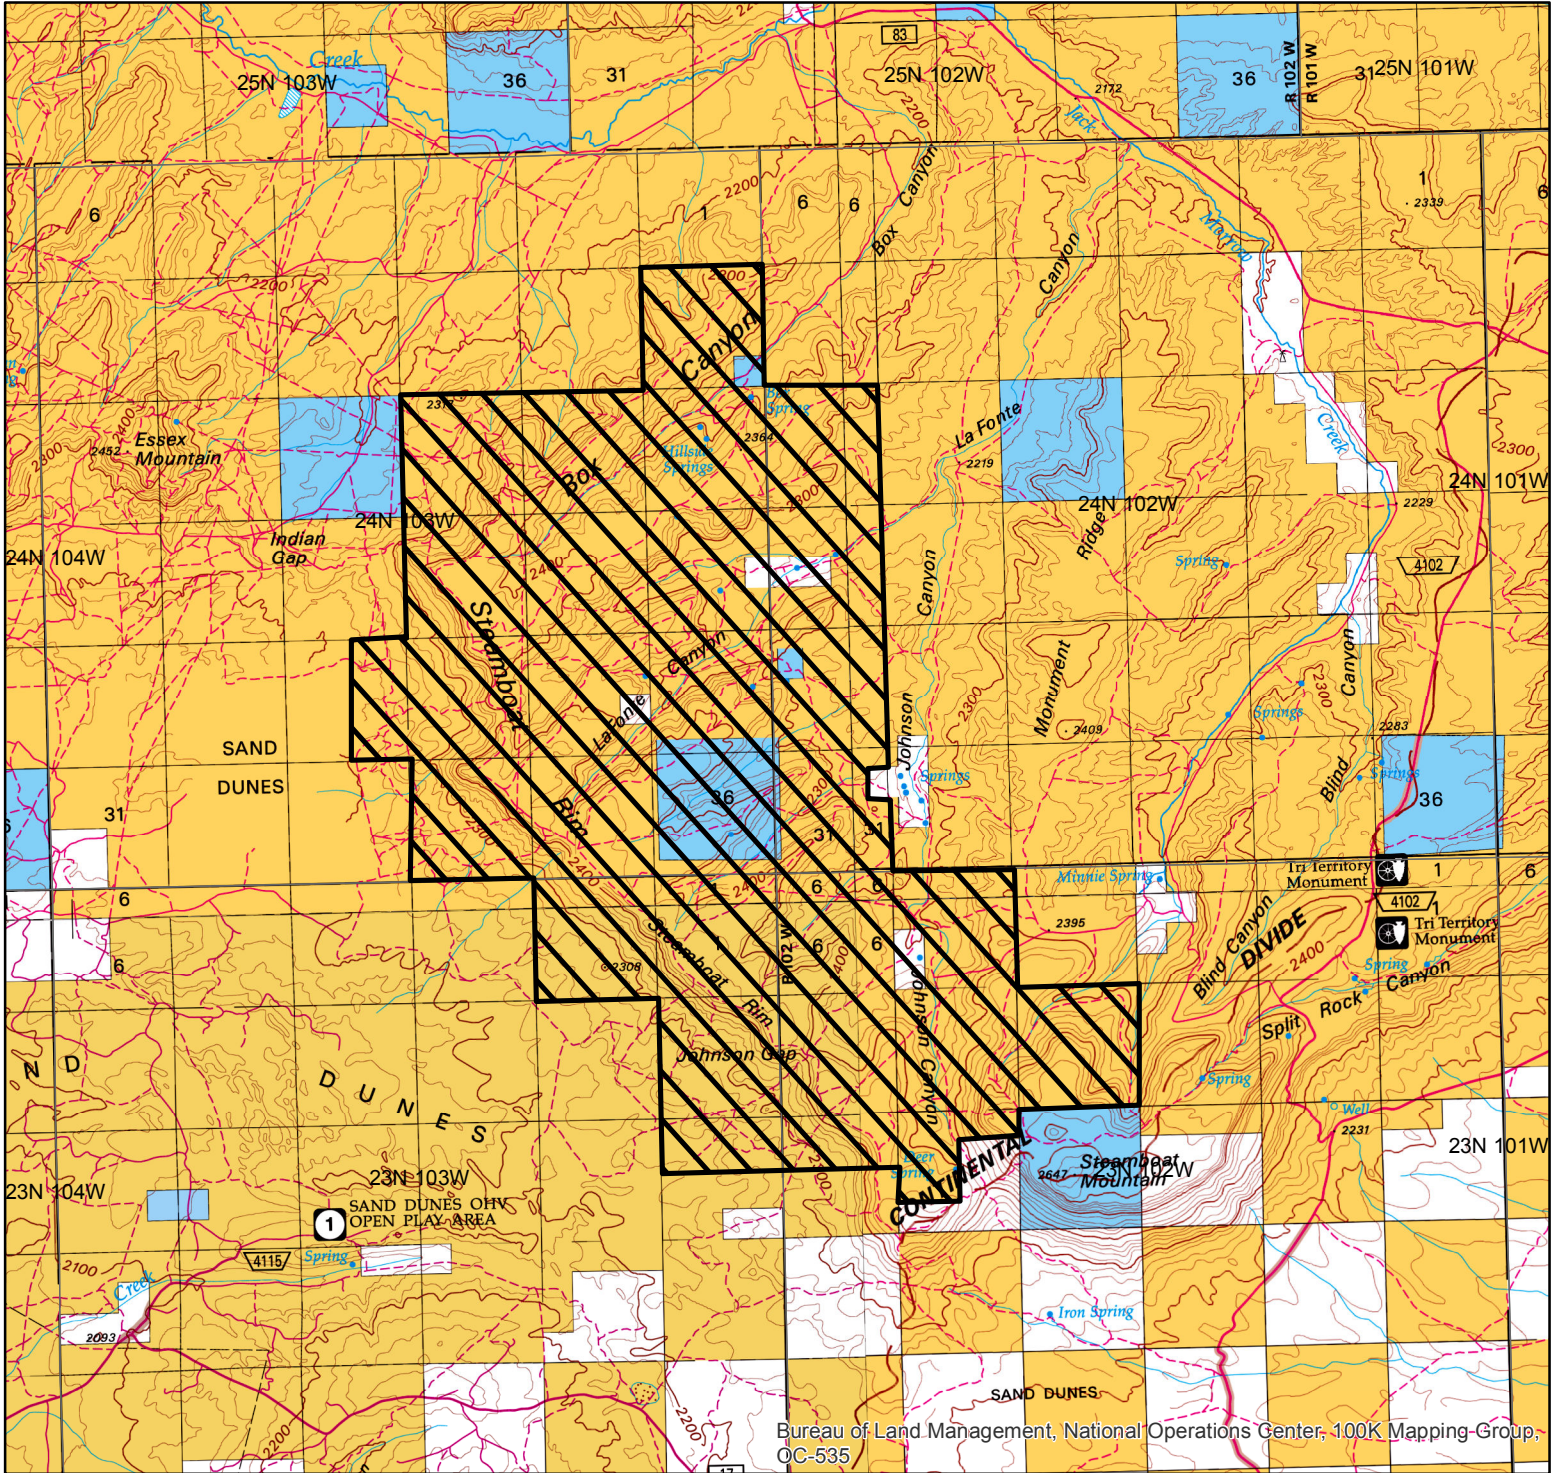

Steamboat Mountain-Seasonal Motorized Vehicle Closure to Protect Big Game Birthing - May 1 - June 30

Bureau of Land Management, National Operations Center, 100K Mapping Group, OC-535

- Steamboat_Closure
- Bureau of Land Management
- Bureau of Reclamation
- Fish & Wildlife
- Forest Service
- Private
- State
- Water

Wyoming-Project Location

Projection: UTM NAD83 Zone 12N