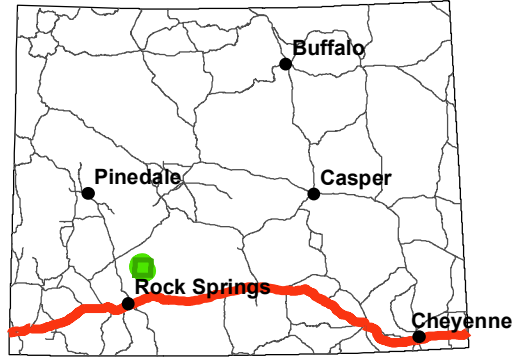

Steamboat Mountain-Seasonal Motorized Vehicle Closure to Protect Big Game Birthing - May 1 - June 30

Bureau of Land Management, National Operations Center, 100K Mapping Group, OC-535

- Steamboat_Closure
- Bureau of Land Management
- Bureau of Reclamation
- Fish & Wildlife
- Forest Service
- Private
- State
- Water

Wyoming-Project Location

Projection: UTM NAD83 Zone 12N