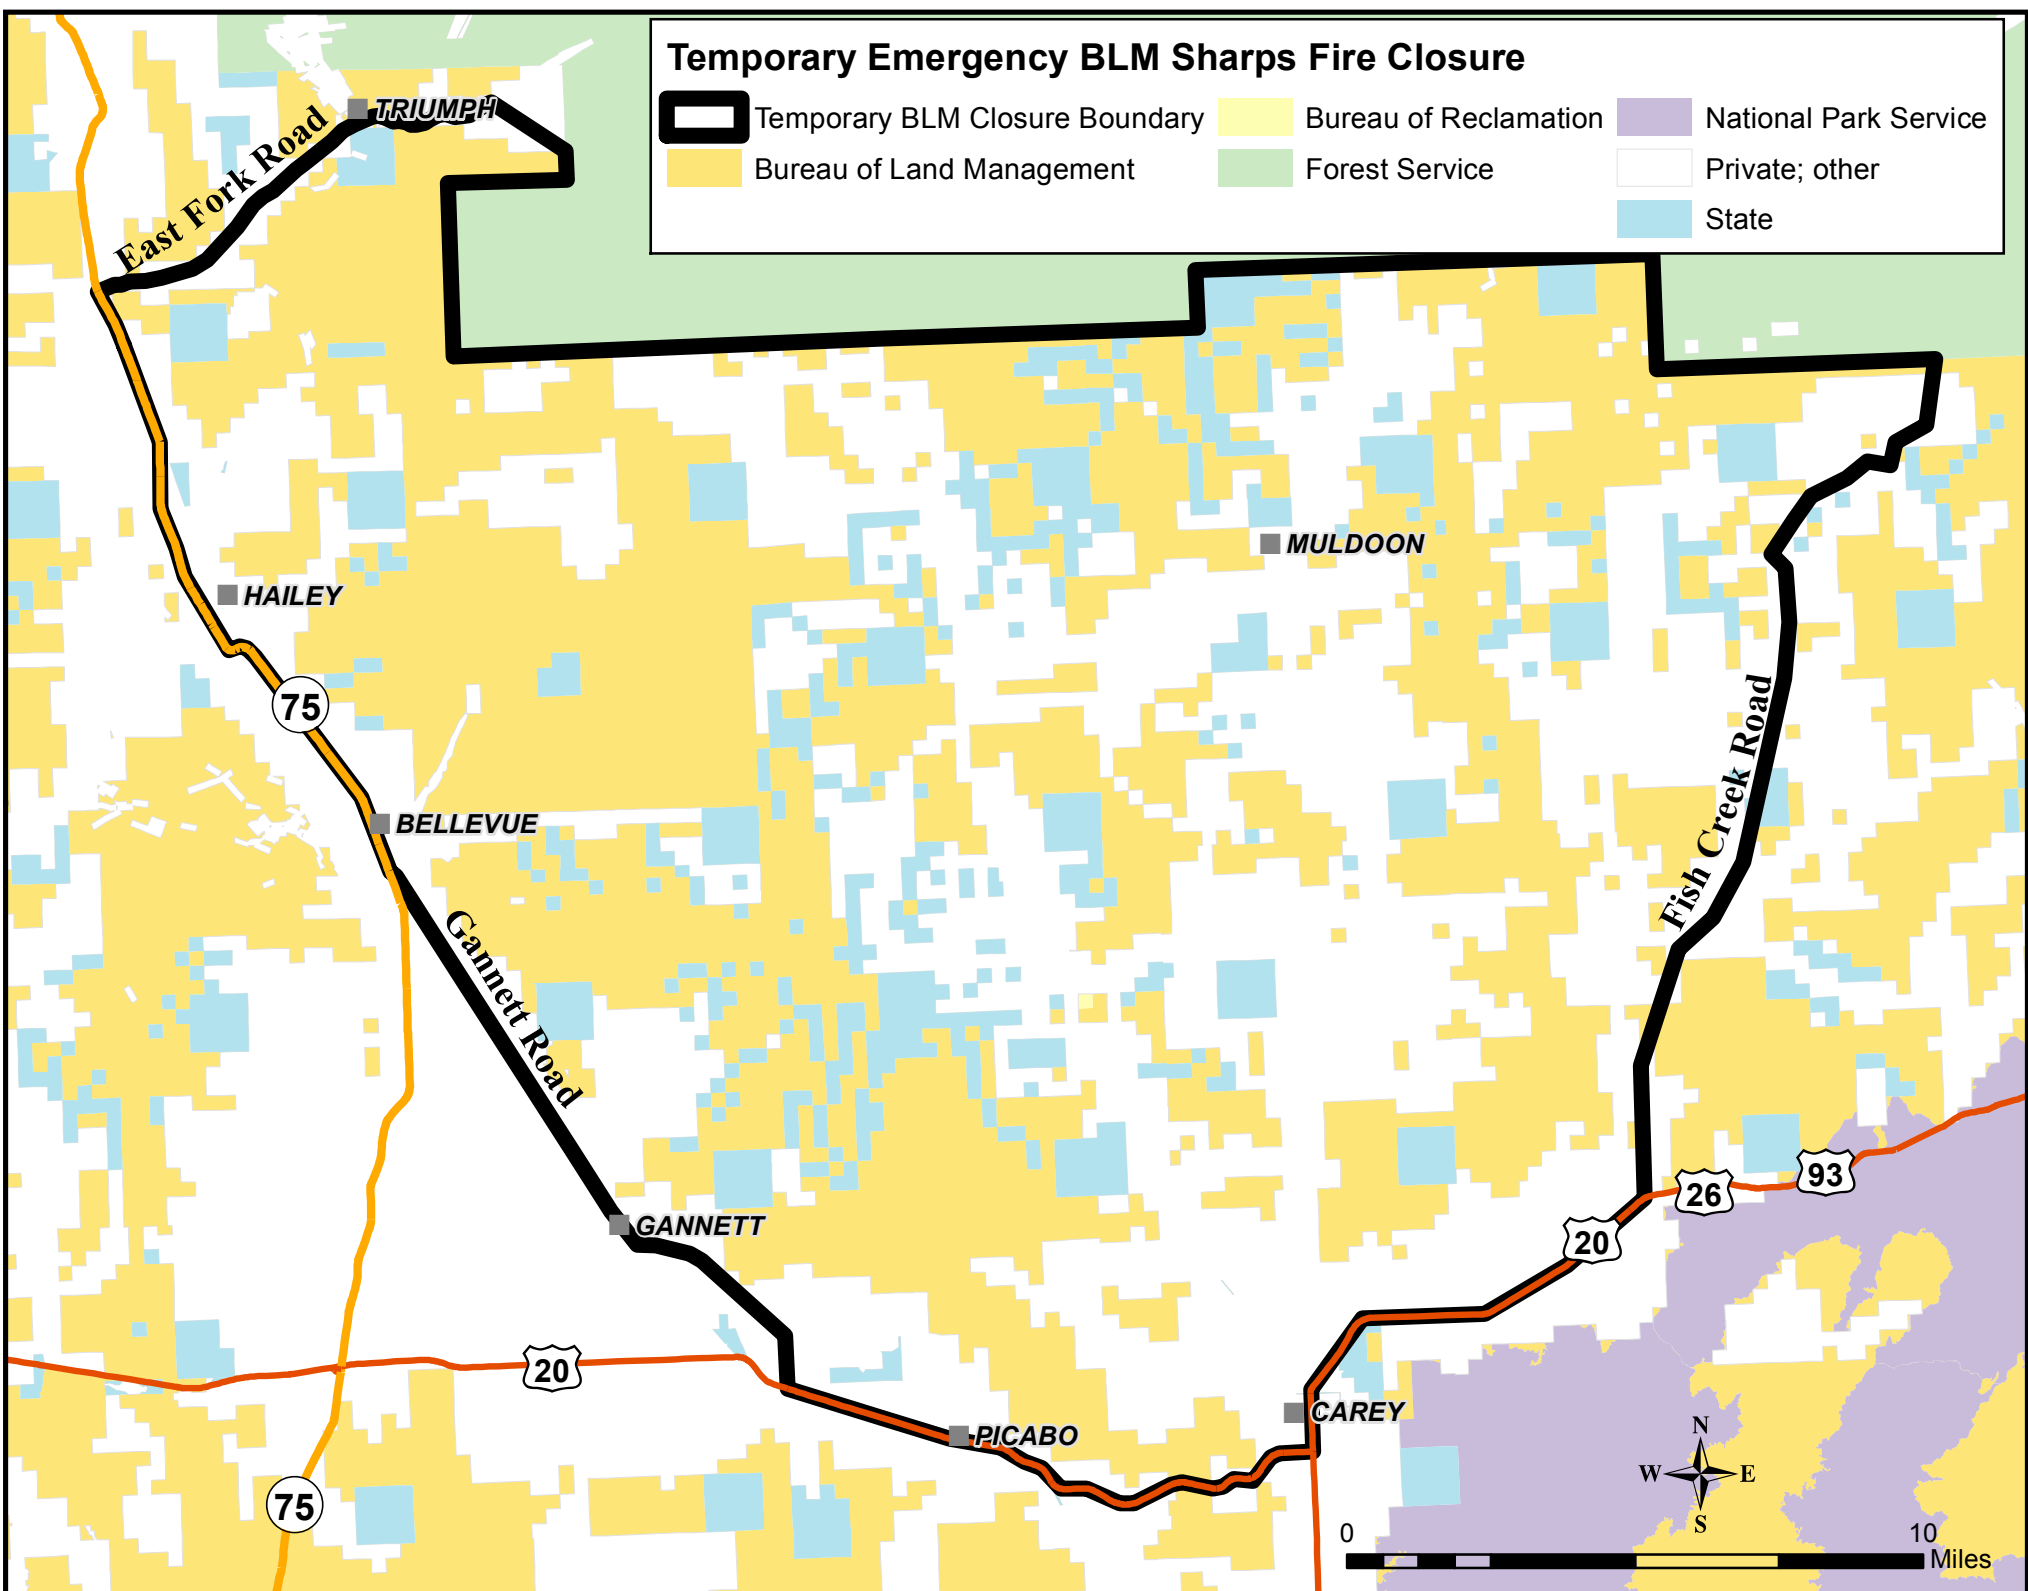

Temporary Emergency BLM Sharps Fire Closure

 Temporary BLM Closure Boundary	 Bureau of Reclamation	 National Park Service
 Bureau of Land Management	 Forest Service	 Private; other
		 State

East Fork Road
TRIUMPH

HAILEY

75

BELLEVUE

Gannett Road

GANNETT

20

75

PICABO

CAREY

20

26

93

Fish Creek Road

MULDOON

0 10 Miles