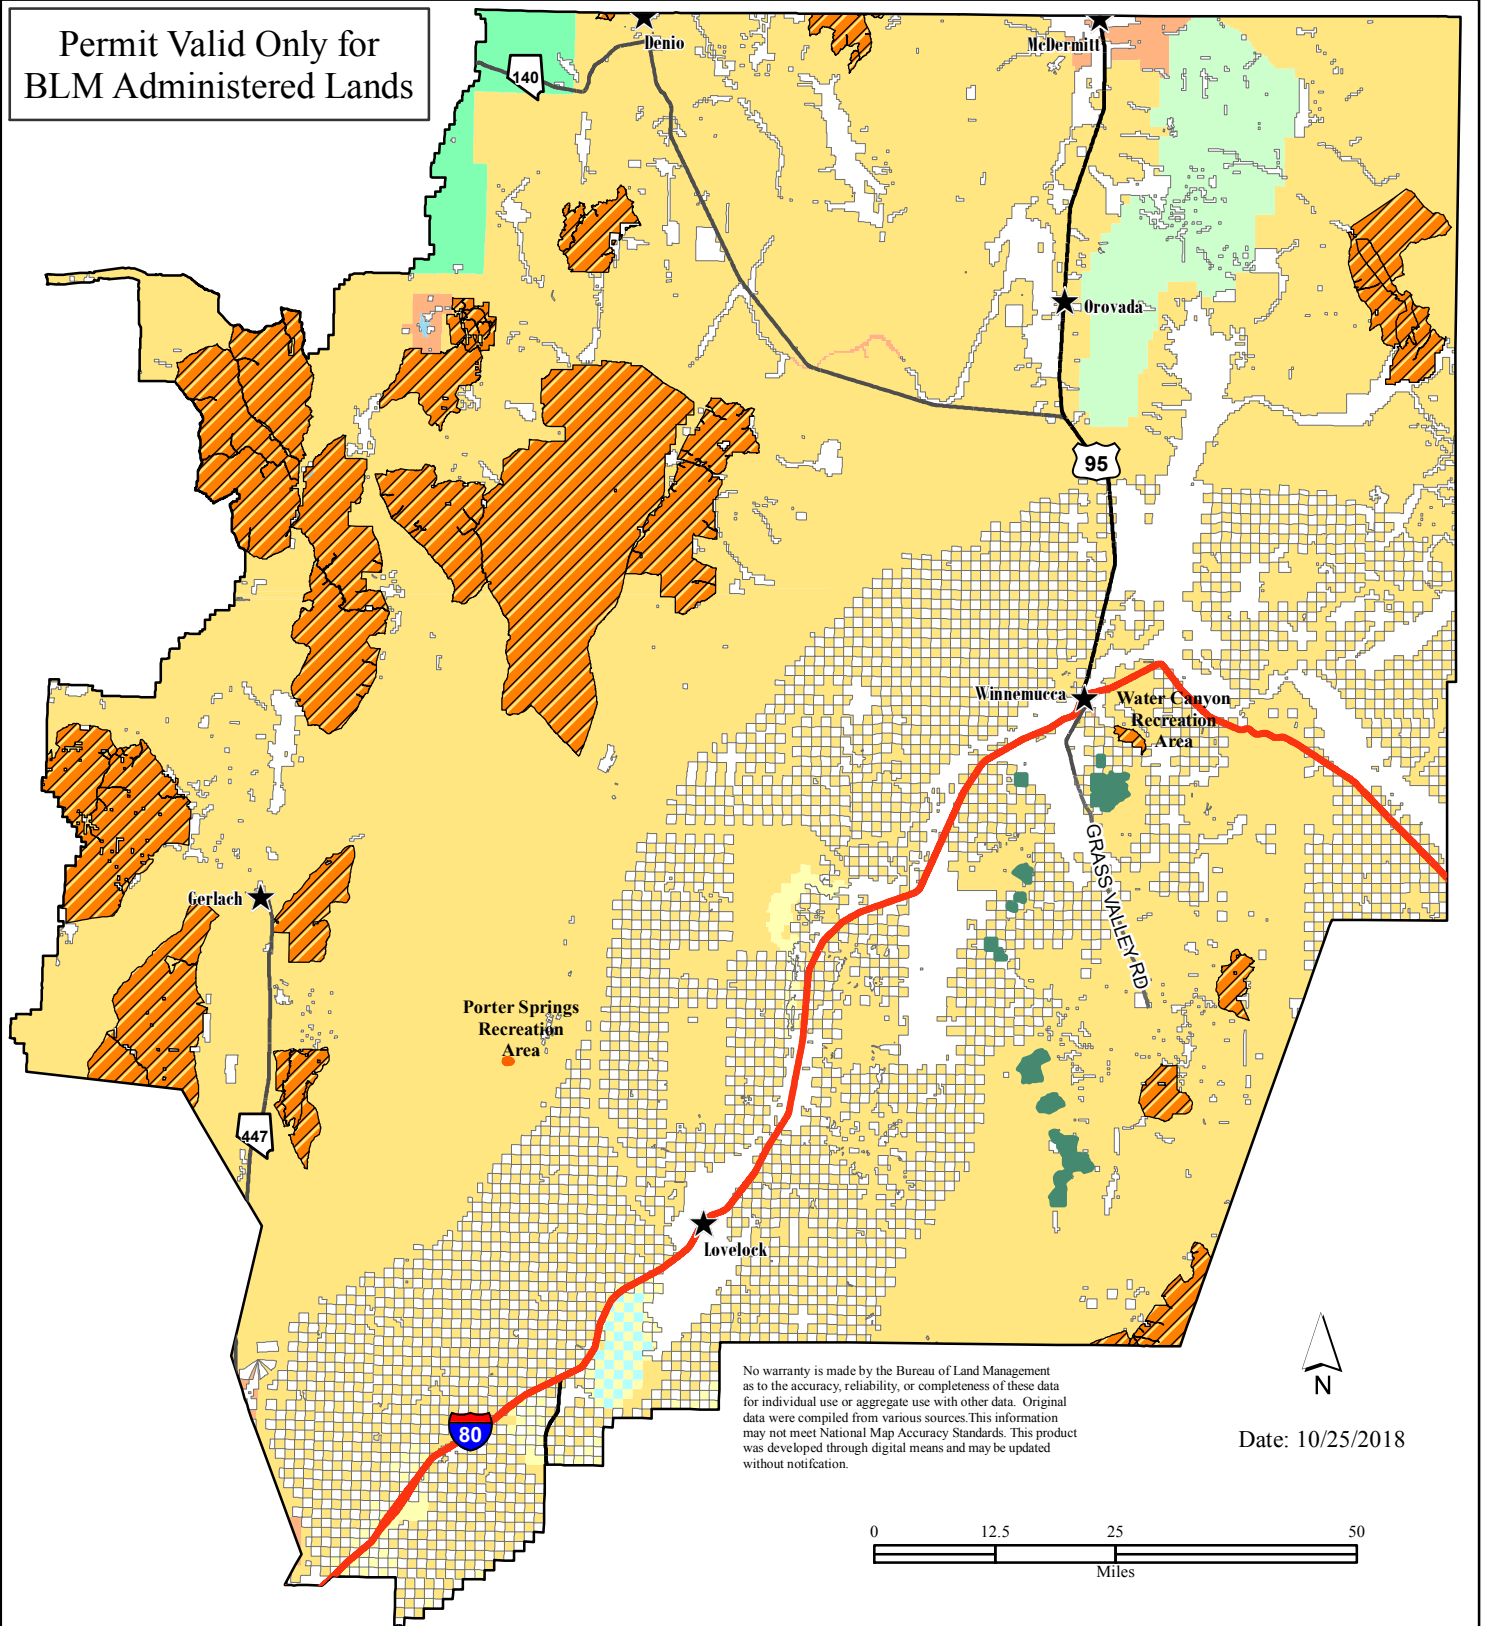

Dead or Down Fuelwood Harvest Areas

Permit Valid Only for
BLM Administered Lands

Date: 10/25/2018

Winnemucca District
Bureau of Land Management
5100 E. Winnemucca Blvd
Winnemucca, NV 89445

- Interstate
- US Highway
- State Route
- Other Road
- Green Fuelwood Harvest Areas
- No Firewood Harvesting

1. **Land Status**
2. Bureau of Indian Affairs
   - Bureau of Land Management
   - Bureau of Reclamation
   - Department of Defense

- Forest Service
- Fish and Wildlife Service
- Nevada State Lands
- Private
- Water