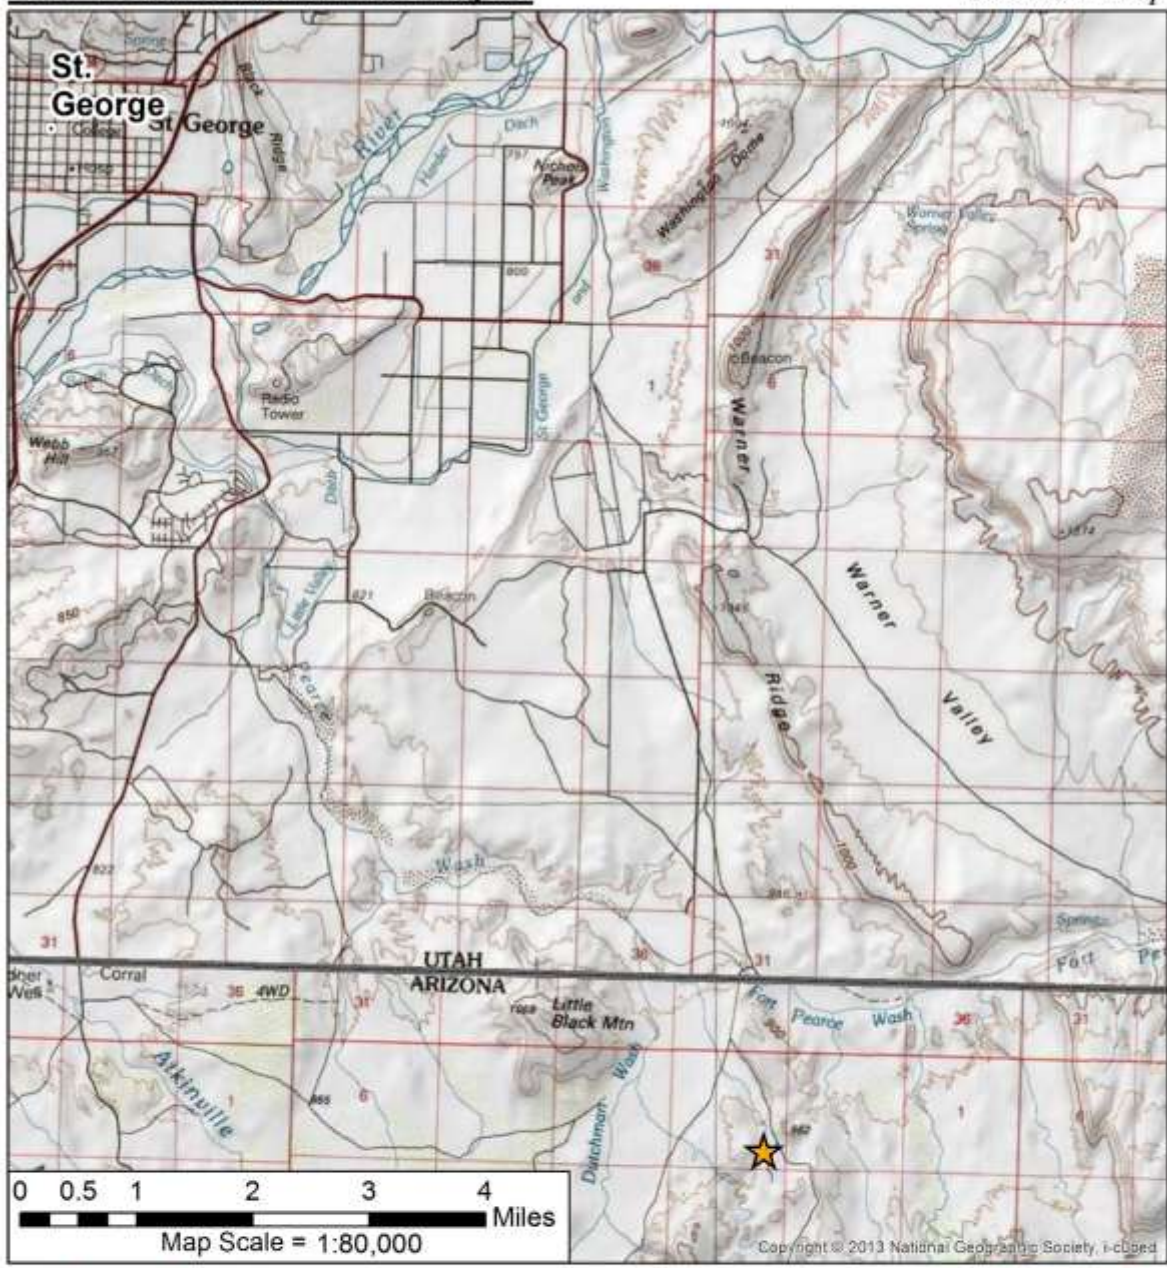

R H B Dixie Bell Mine Project

Location Map

Legend

-  Mine Location
-  State Boundary

UNITED STATES
DEPARTMENT OF THE INTERIOR
Bureau of Land Management
Arizona Strip Field Office
Map created: September 1, 2011
Created by: Rody Cox

CAUTION:
Land ownership data is derived from less accurate data than the 1:125,000 scale base map. Therefore, land ownership may not be shown for parcels smaller than 40 acres, and land ownership lines may have plotting errors due to source data. No warranty is made by the Bureau of Land Management for the use of the data for purposes not intended by the BLM.