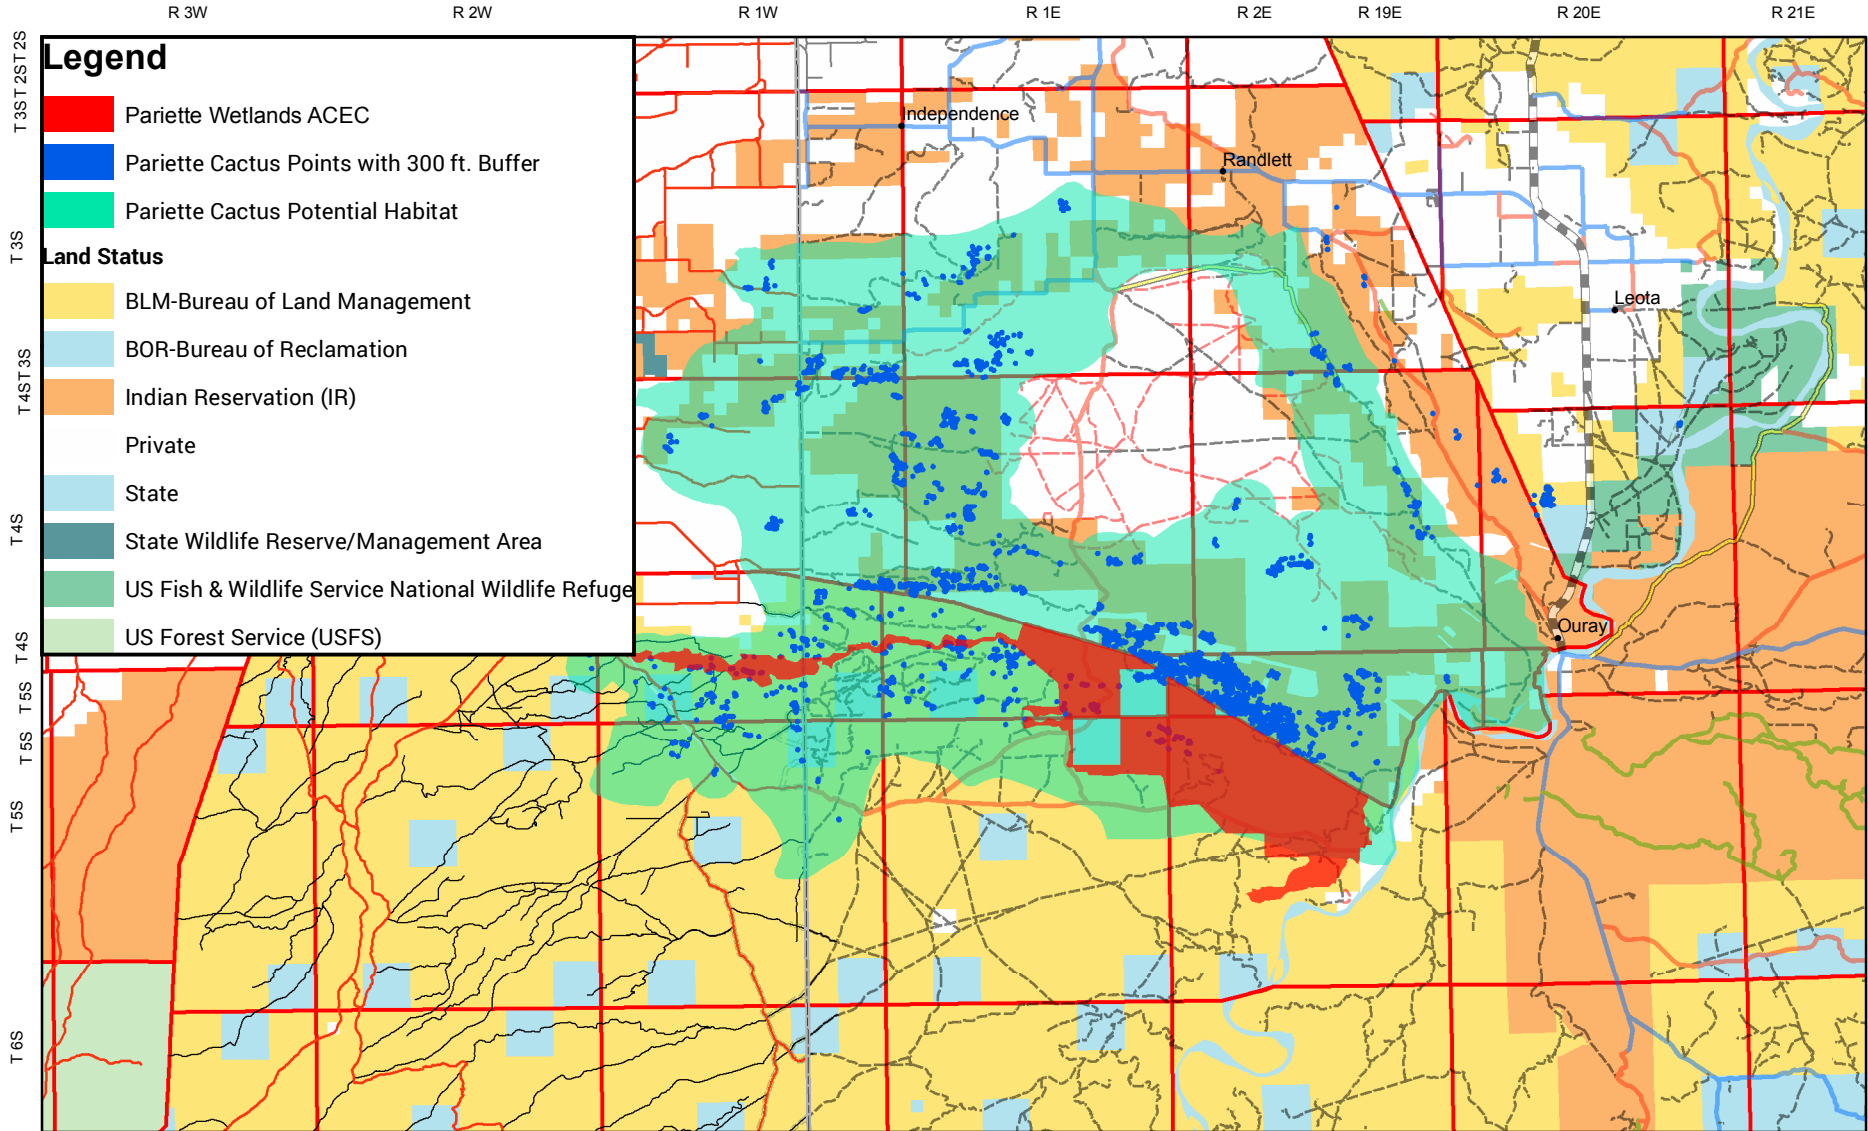

October 12, 2017

Pariette Cactus Populations, Potential Habitat, and Existing Pariette Wetlands ACEC

BLM

No warranty is made by the BLM for use of the data for purposes not intended by the BLM.

This product may not meet BLM standards for accuracy and content. Different data sources and input scales may cause some misalignment of data layers.