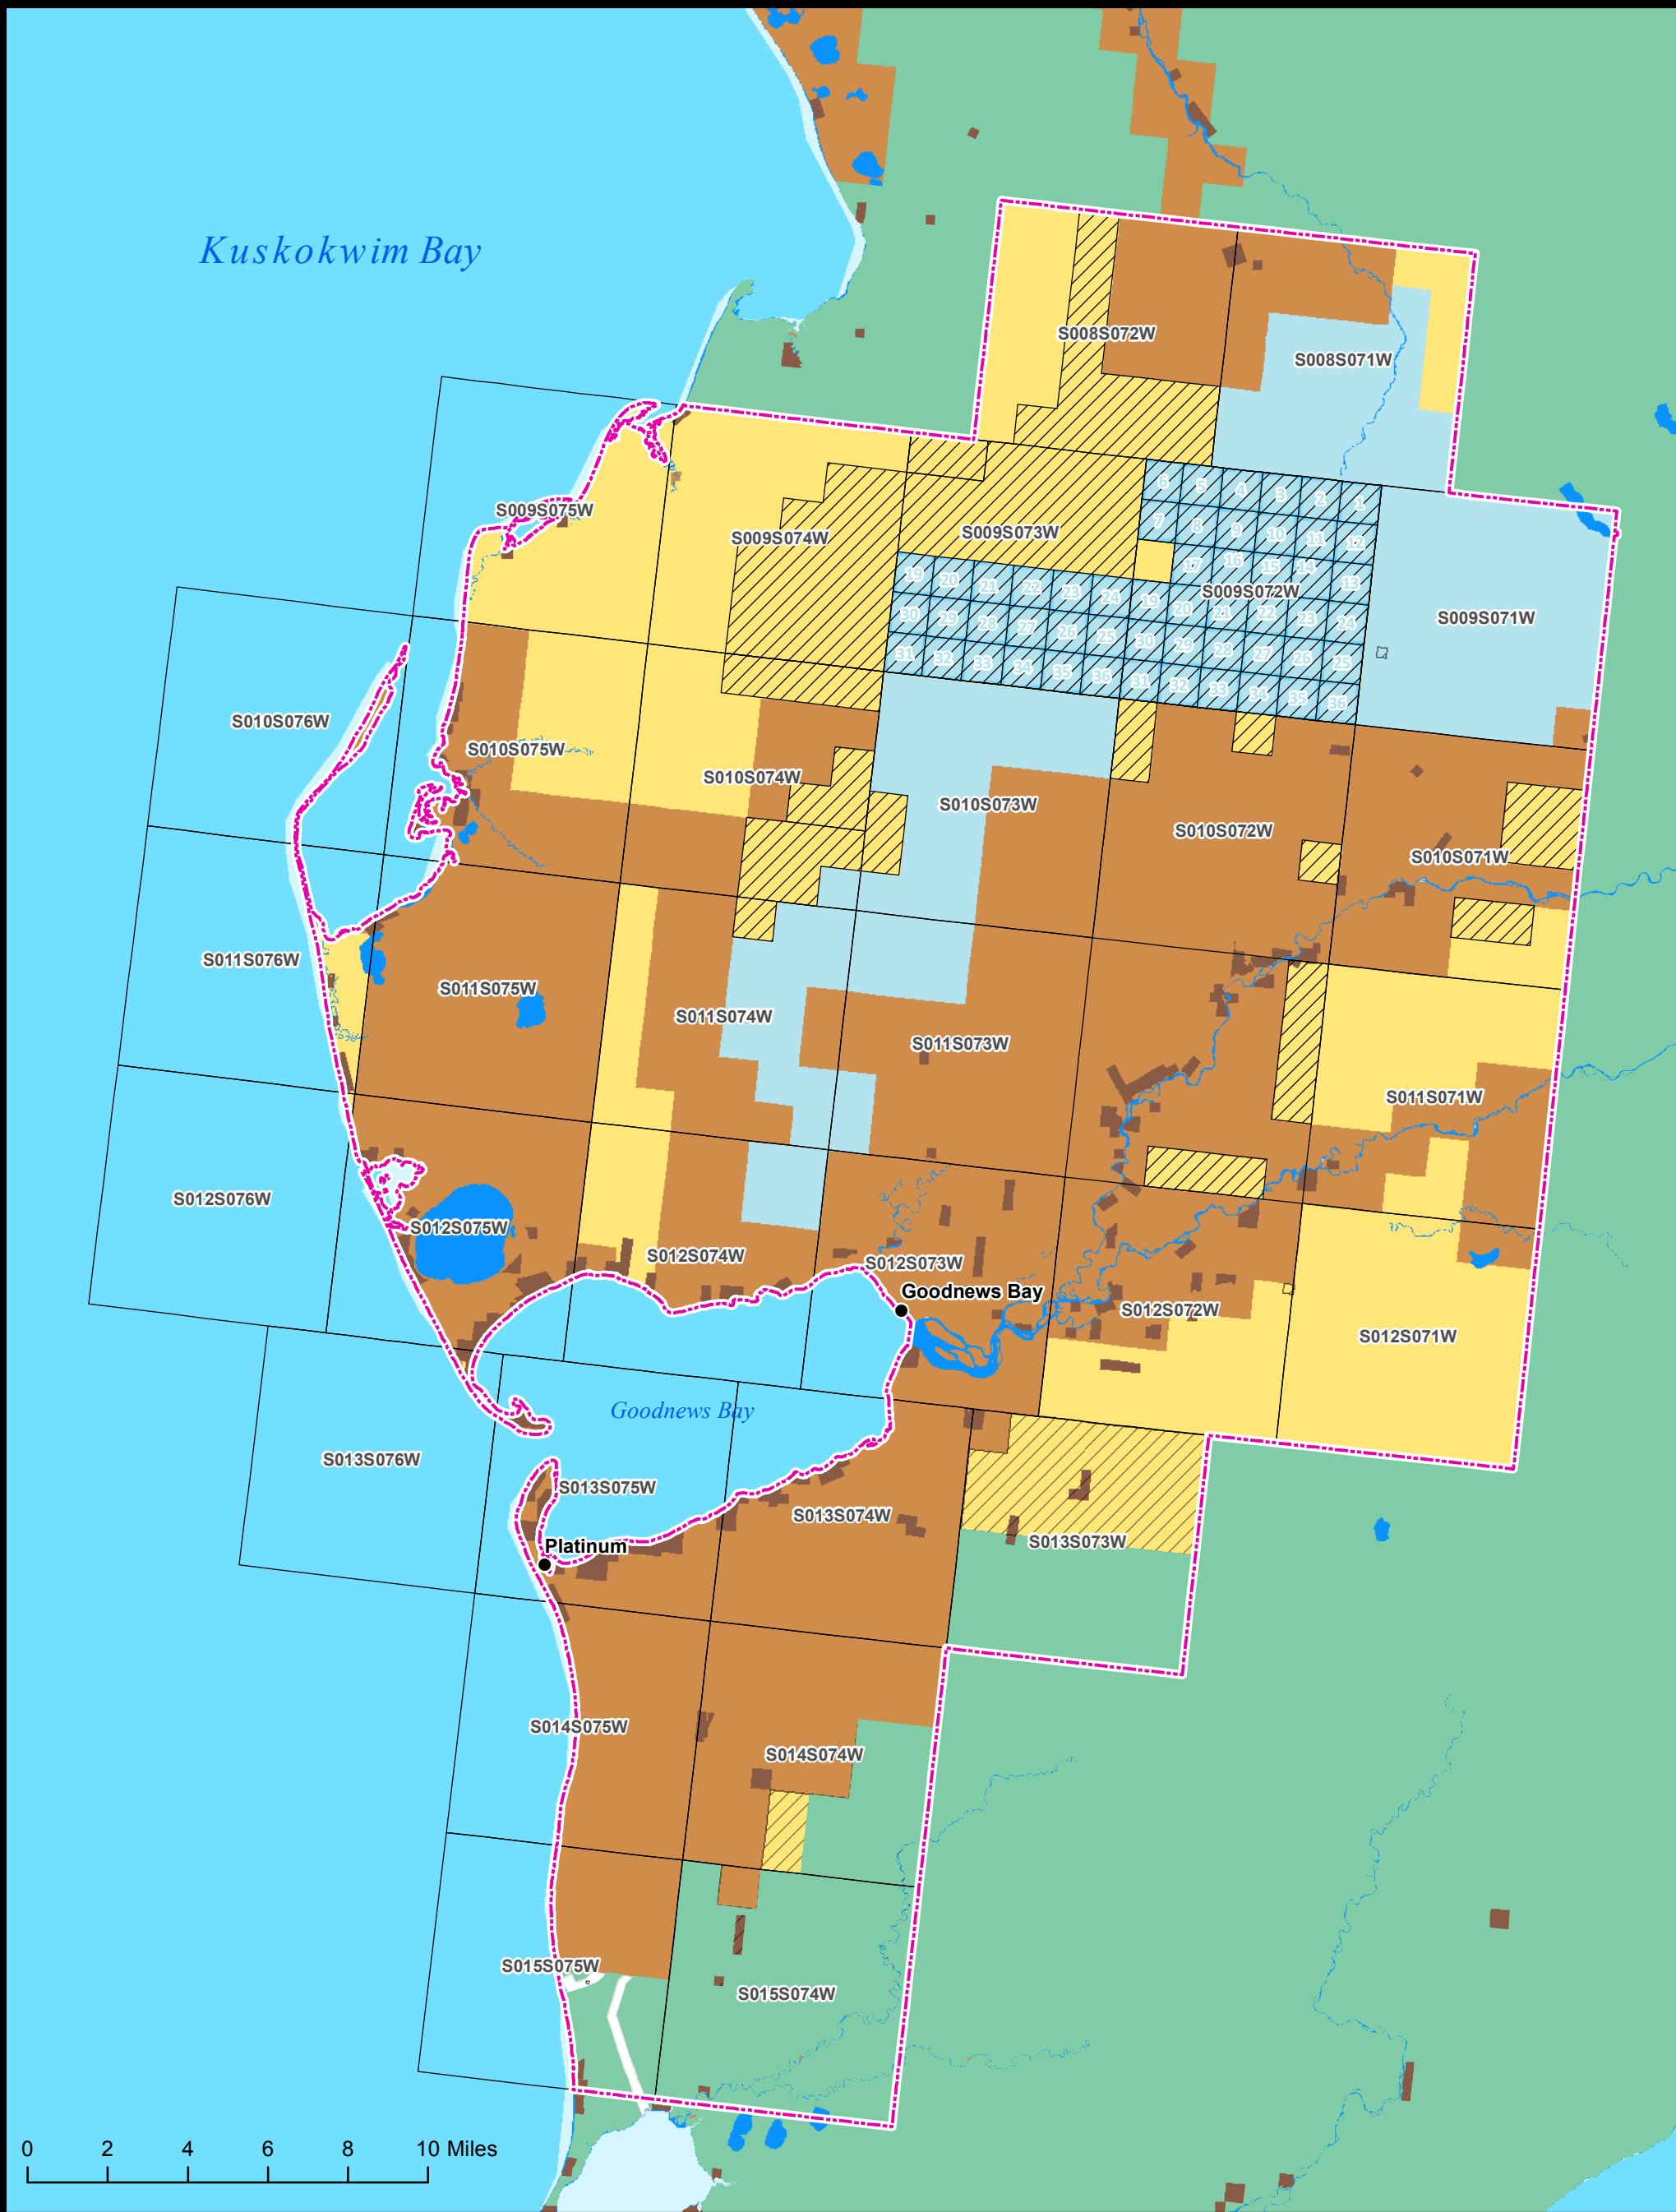

# GOODNEWS BAY PUBLIC LAND ORDERS (PLOs) TO BE REVOKED

U.S. DEPARTMENT OF THE INTERIOR | BUREAU OF LAND MANAGEMENT | ALASKA

- Selected Lands - Not Open to Mineral Entry
- Lands Being Conveyed to State
- Goodnews Bay Area of Interest

- Administered Lands (SMA)**
- Alaska Native Allotment
  - Alaska Native Lands Patented or Interim Conveyed
  - Bureau of Land Management - Open to Mineral Entry 11/5/18

- Fish and Wildlife Service
- Private
- State
- Water