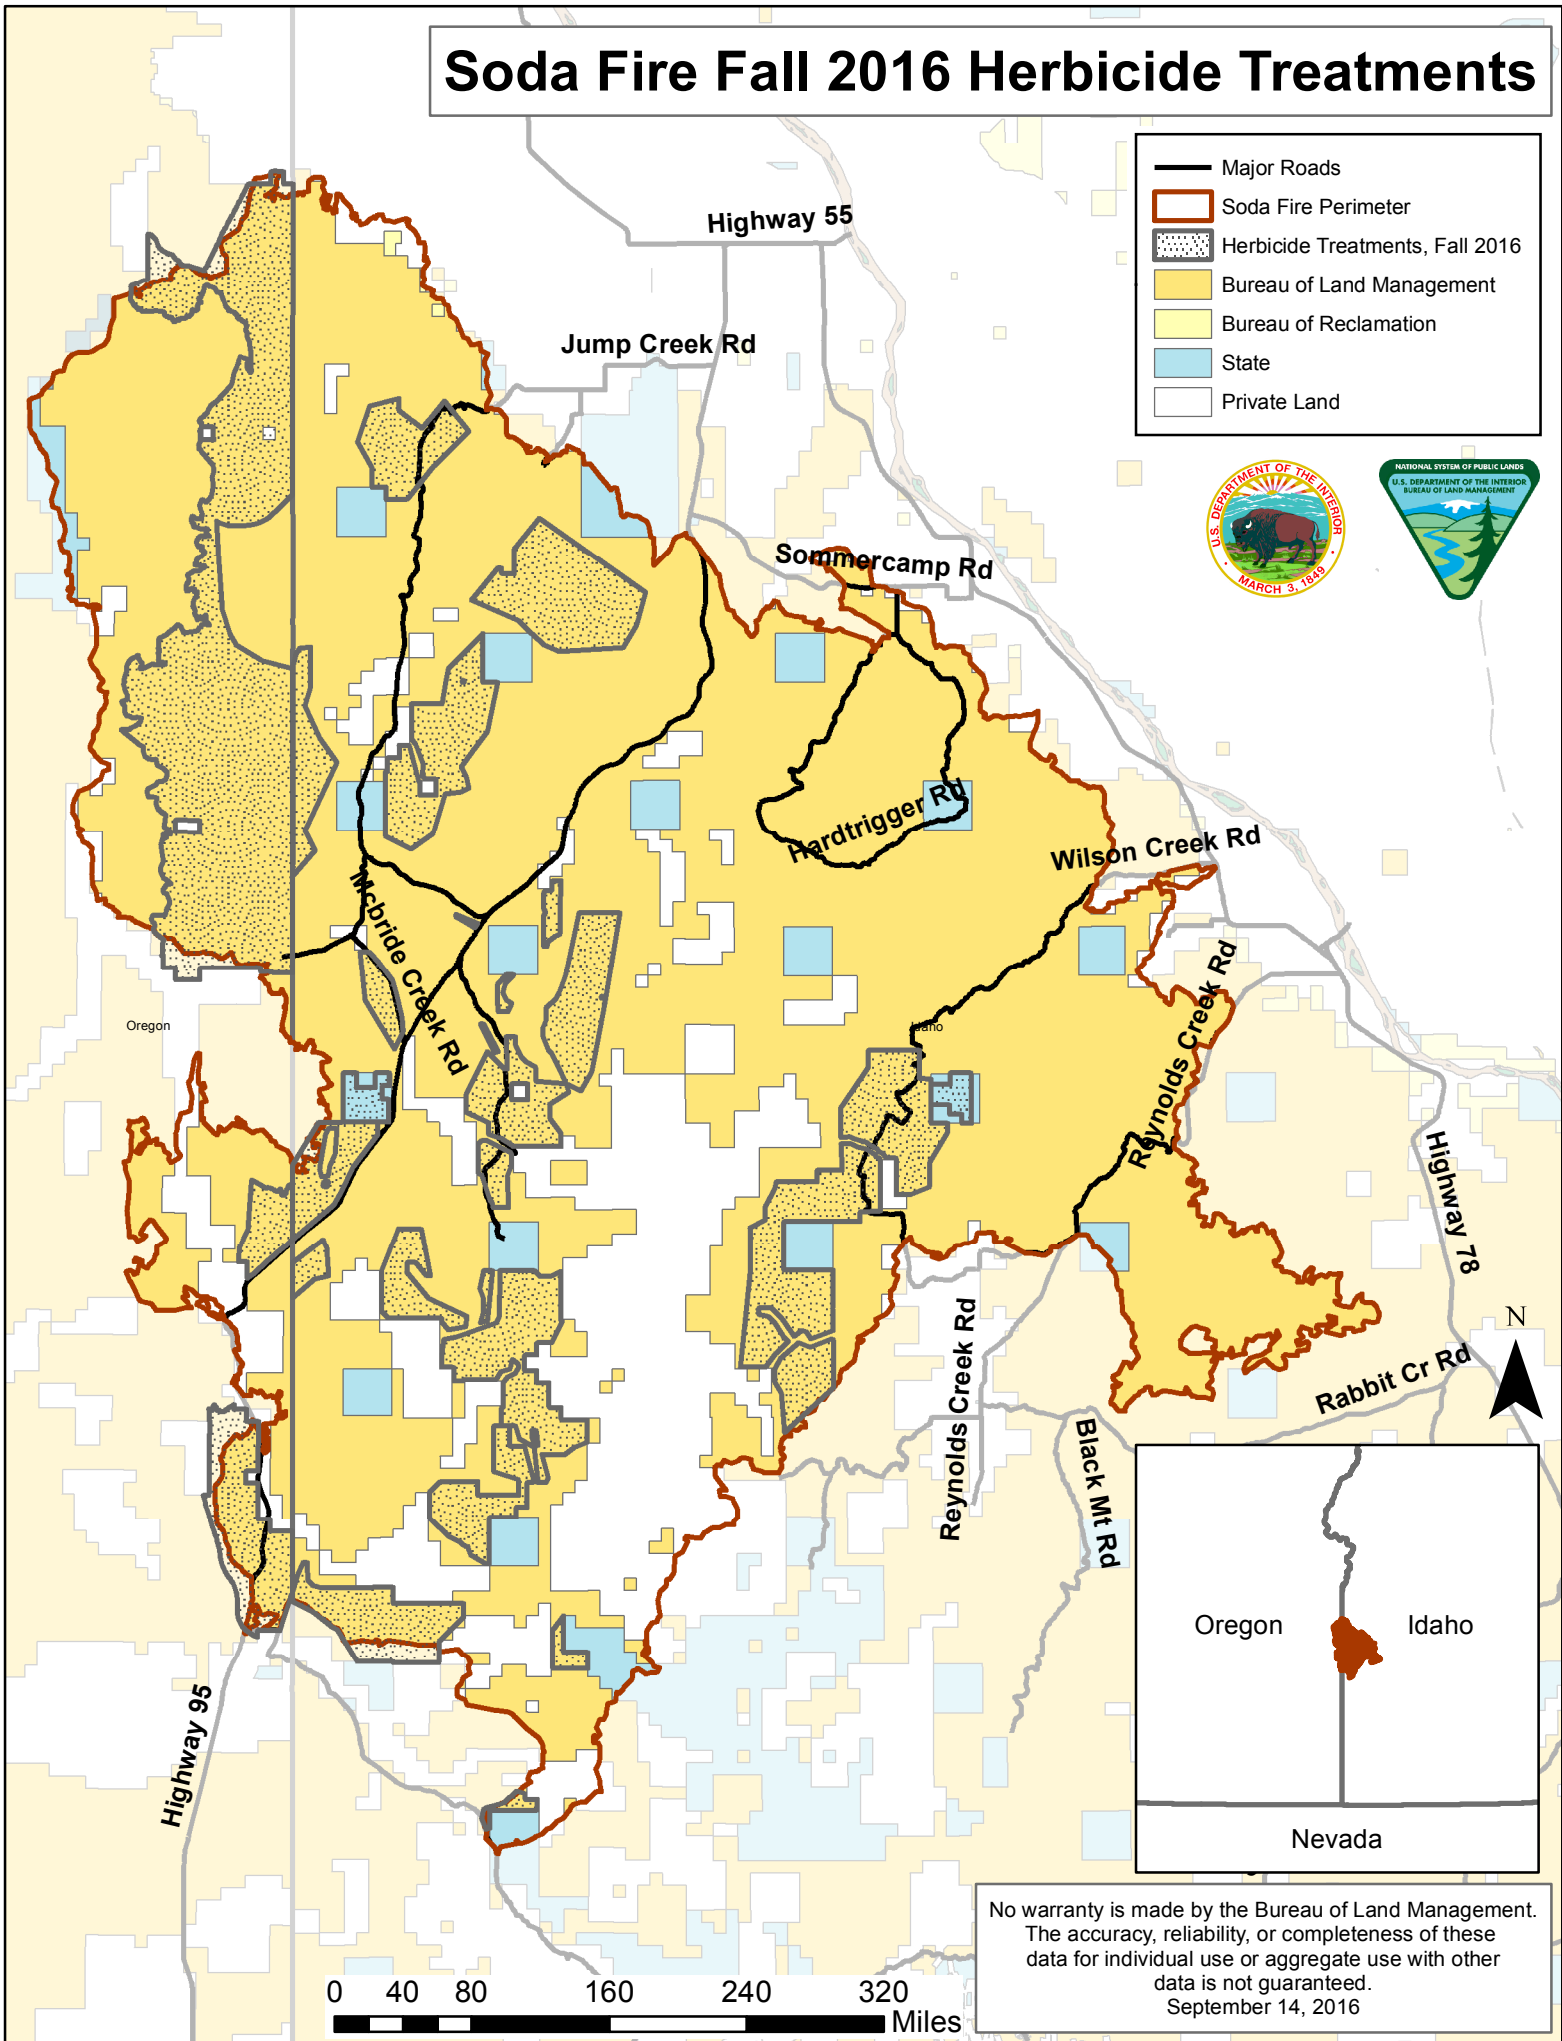

# Soda Fire Fall 2016 Herbicide Treatments

-  Major Roads
-  Soda Fire Perimeter
-  Herbicide Treatments, Fall 2016
-  Bureau of Land Management
-  Bureau of Reclamation
-  State
-  Private Land

No warranty is made by the Bureau of Land Management. The accuracy, reliability, or completeness of these data for individual use or aggregate use with other data is not guaranteed. September 14, 2016

# Soda Fire Fall 2016 Vegetation Treatments

-  Major Roads
-  Major Streams
-  Soda Fire Perimeter
-  Grass Drill Seeding, Fall 2016
-  Sagebrush Seedling Planting, Fall 2016
-  Bureau of Land Management
-  Bureau of Reclamation
-  State
-  Private Land