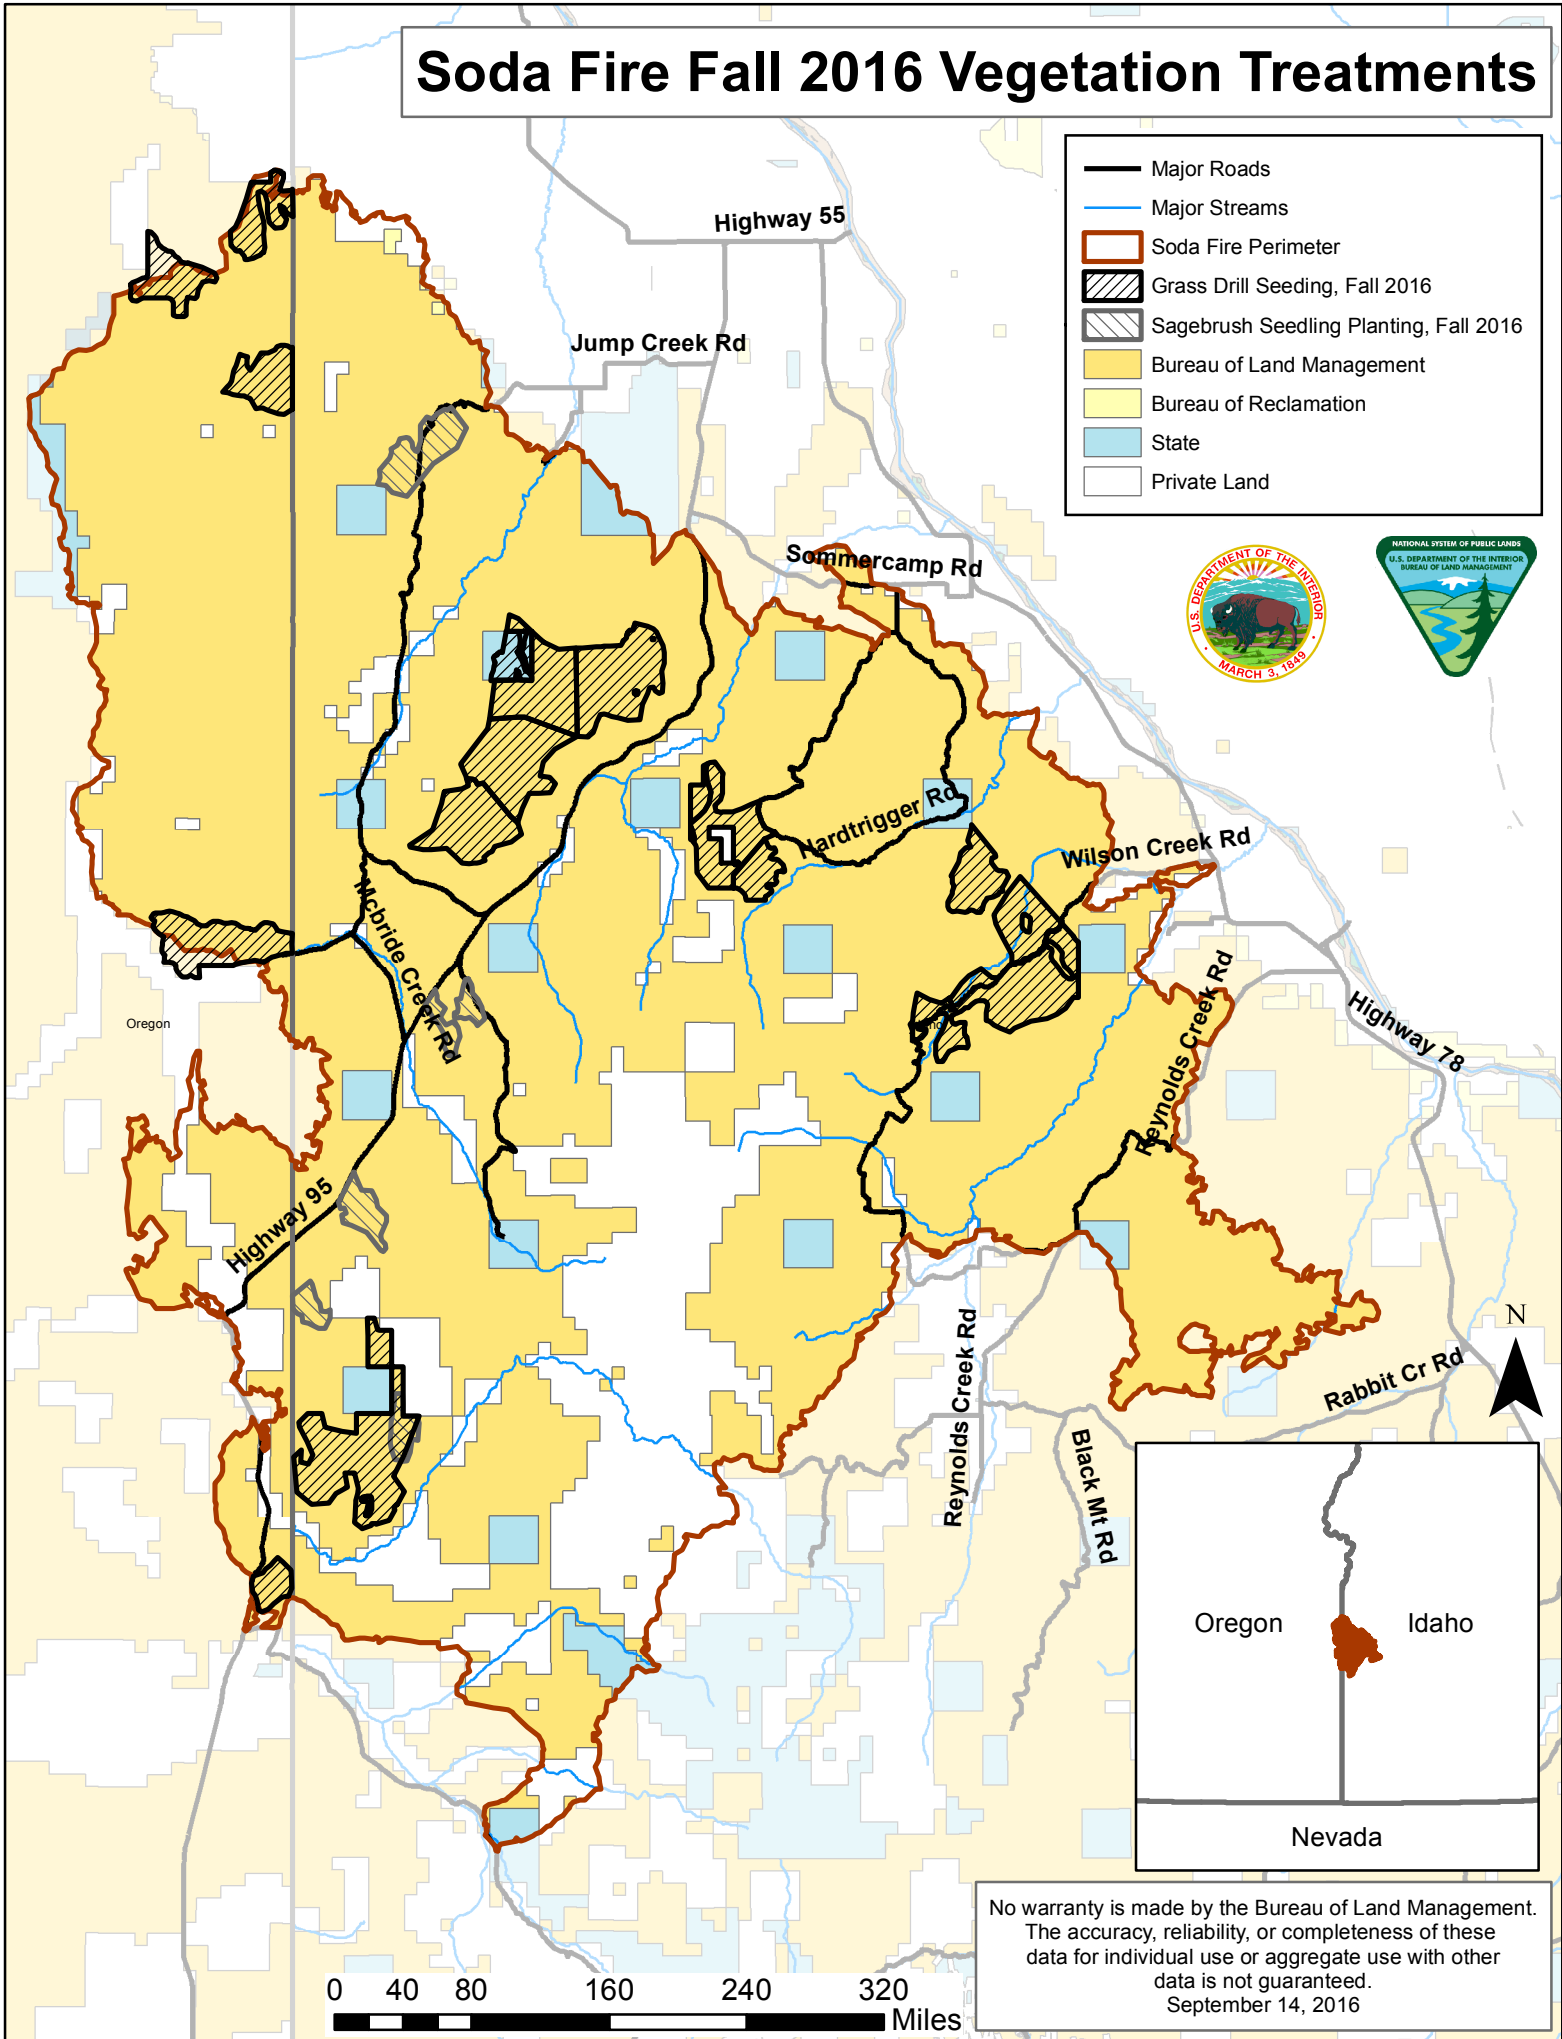

# Soda Fire Fall 2016 Herbicide Treatments

-  Major Roads
-  Soda Fire Perimeter
-  Herbicide Treatments, Fall 2016
-  Bureau of Land Management
-  Bureau of Reclamation
-  State
-  Private Land

No warranty is made by the Bureau of Land Management. The accuracy, reliability, or completeness of these data for individual use or aggregate use with other data is not guaranteed. September 14, 2016

# Soda Fire Fall 2016 Vegetation Treatments

-  Major Roads
-  Major Streams
-  Soda Fire Perimeter
-  Grass Drill Seeding, Fall 2016
-  Sagebrush Seedling Planting, Fall 2016
-  Bureau of Land Management
-  Bureau of Reclamation
-  State
-  Private Land