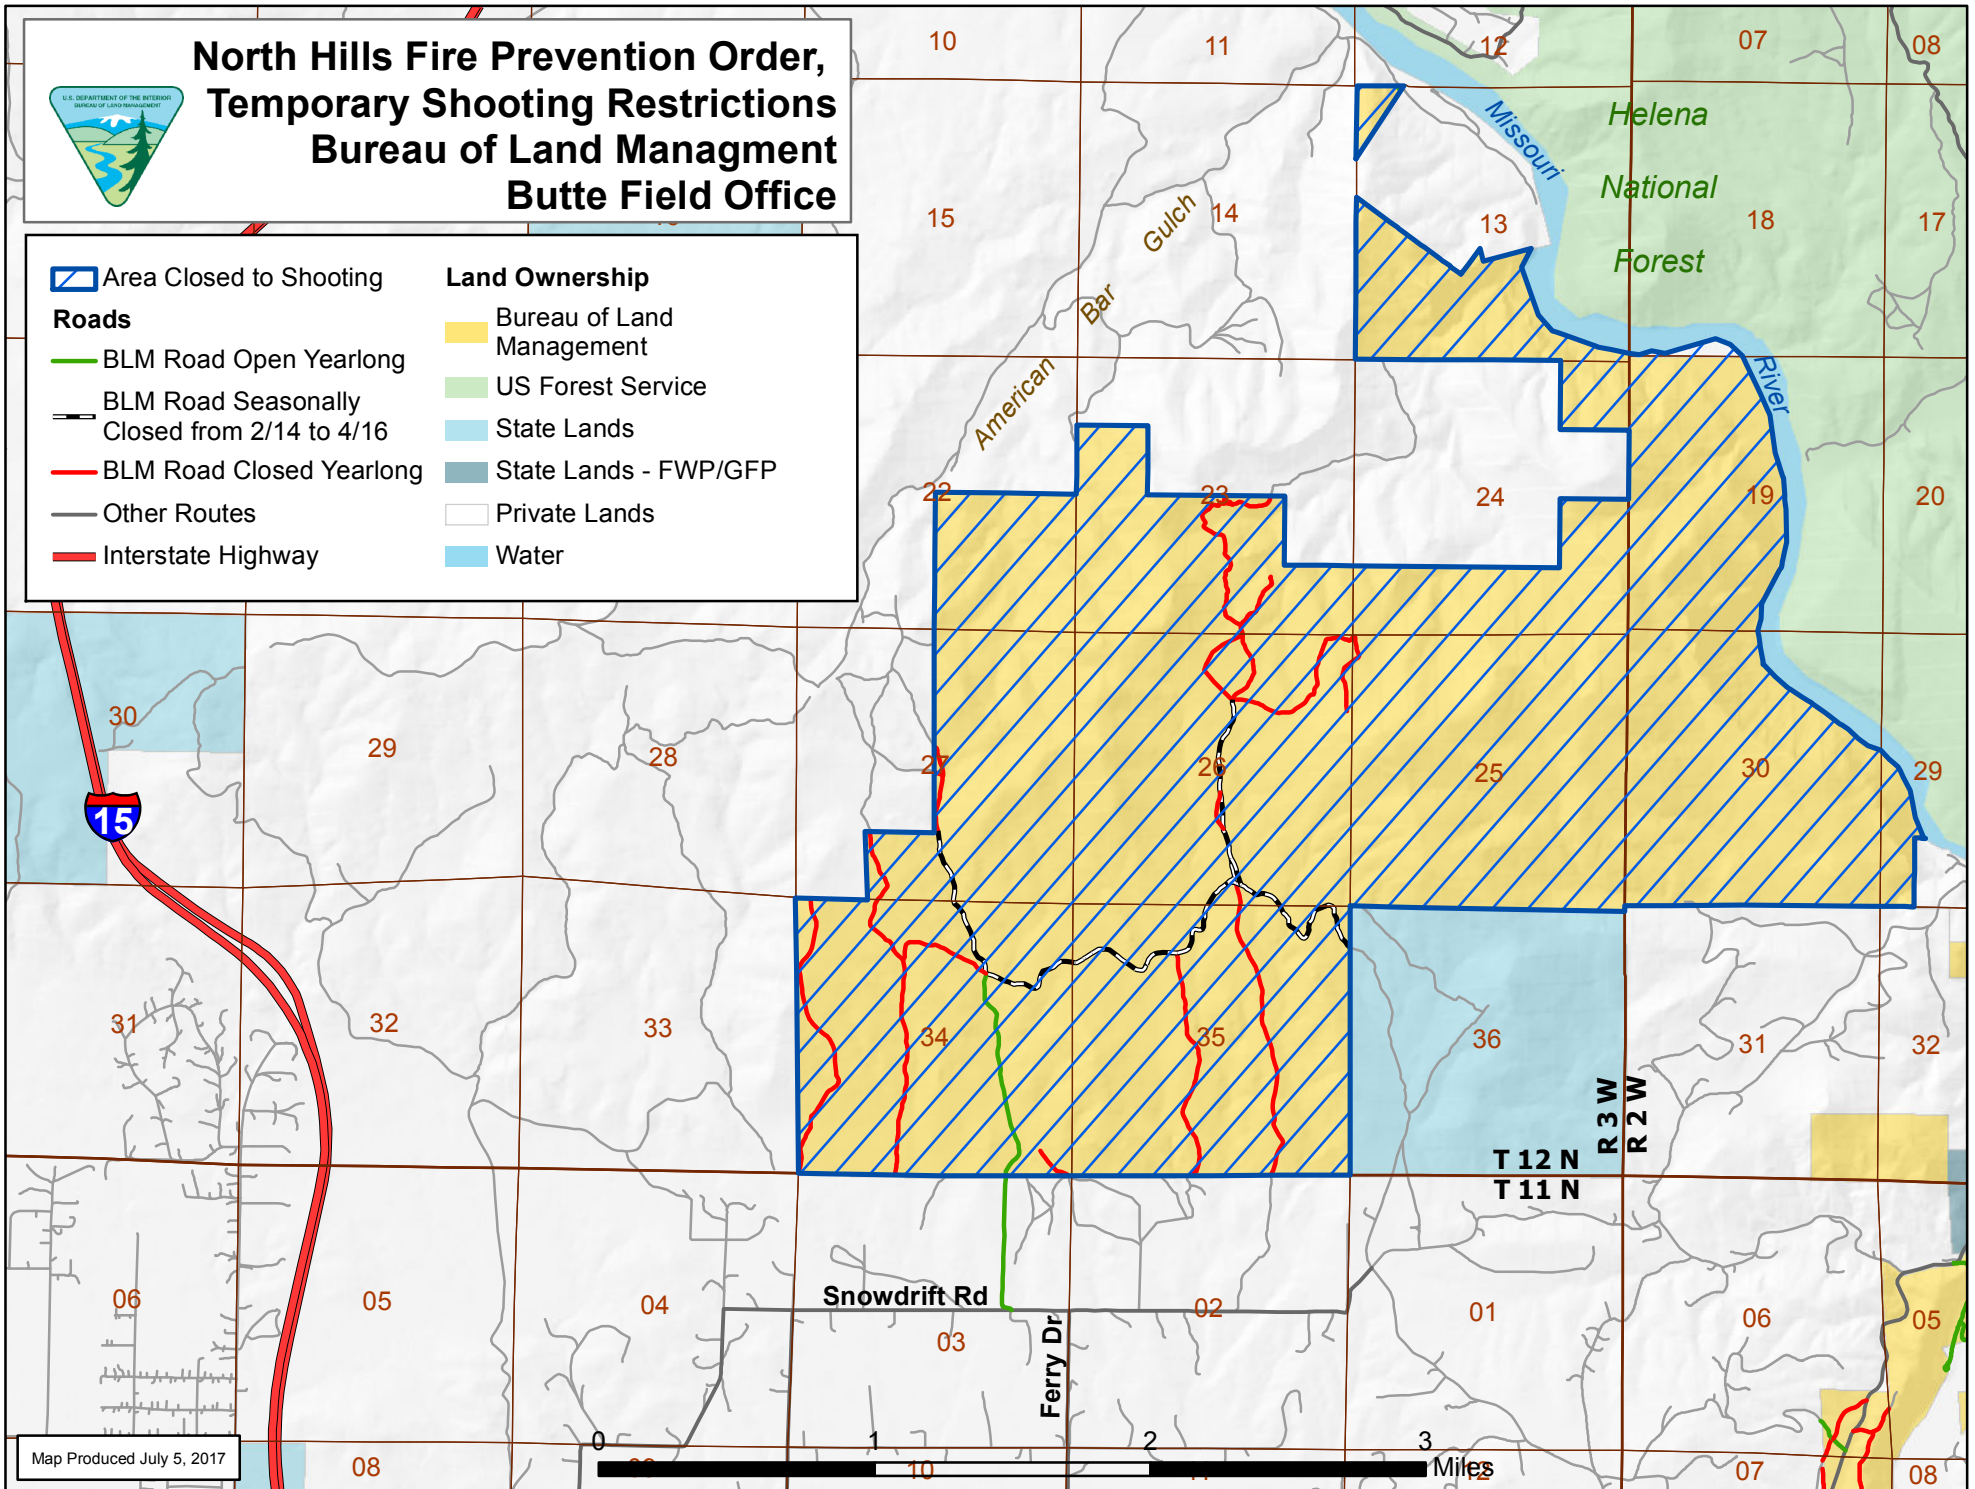

North Hills Fire Prevention Order, Temporary Shooting Restrictions Bureau of Land Management Butte Field Office

- | | |
|----------------------------------------------|---------------------------|
| Area Closed to Shooting | Land Ownership |
| Roads | Bureau of Land Management |
| BLM Road Open Yearlong | US Forest Service |
| BLM Road Seasonally Closed from 2/14 to 4/16 | State Lands |
| BLM Road Closed Yearlong | State Lands - FWP/GFP |
| Other Routes | Private Lands |
| Interstate Highway | Water |

Map Produced July 5, 2017