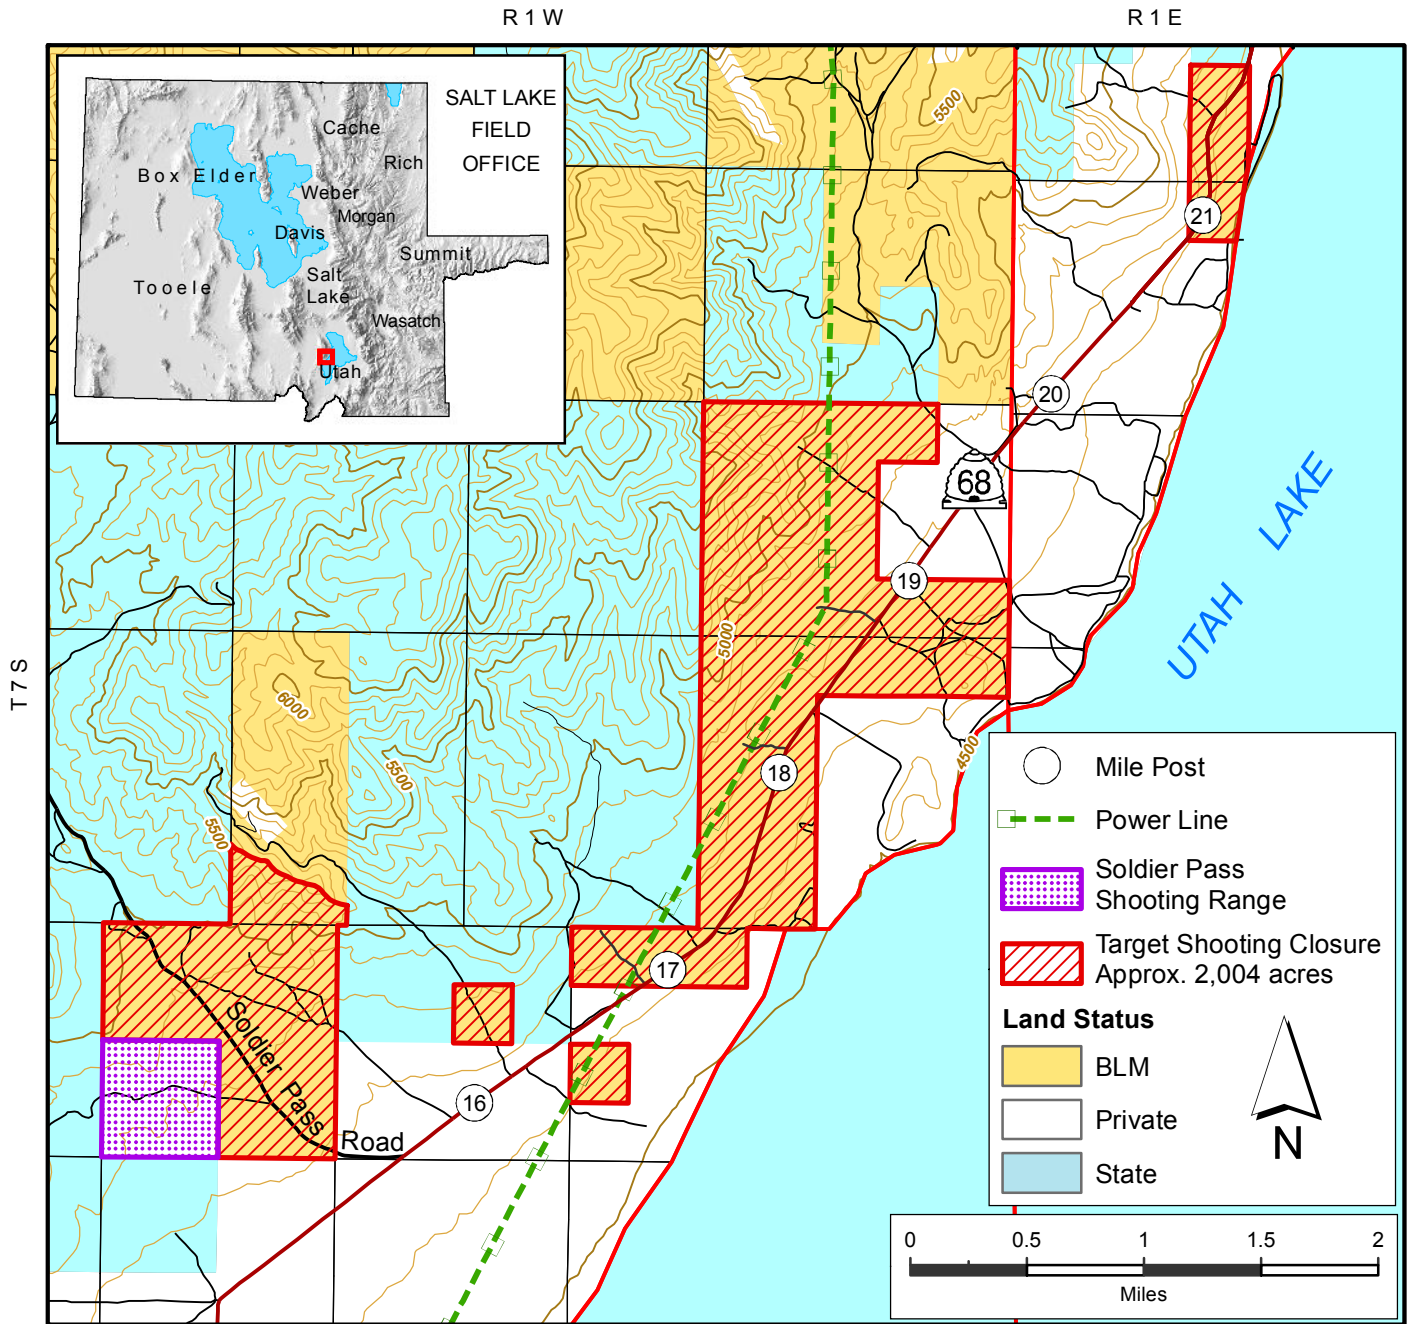

Interim Final Supplementary Rule Eastern Lake Mountains Target Shooting Closure

REDUCED FOR BROCHURE/FLYER

Note: just use map with Township and Range for Info Sheet/Flyer.

\\blm\dfs\loc\EGIS\UT\GisData\ut\sl\projects\Recreation\LakeMountains\2017_LTClosure_ELMTSPA\LTClosure_Flyer\LTClosure_2004acre-smallerREV_8x11P_072717.mxd

BUREAU OF LAND MANAGEMENT
WEST DESERT DISTRICT

No warranty is made by the Bureau of Land Management as to the accuracy, reliability, or completeness of these data for individual use or aggregate use with other data.