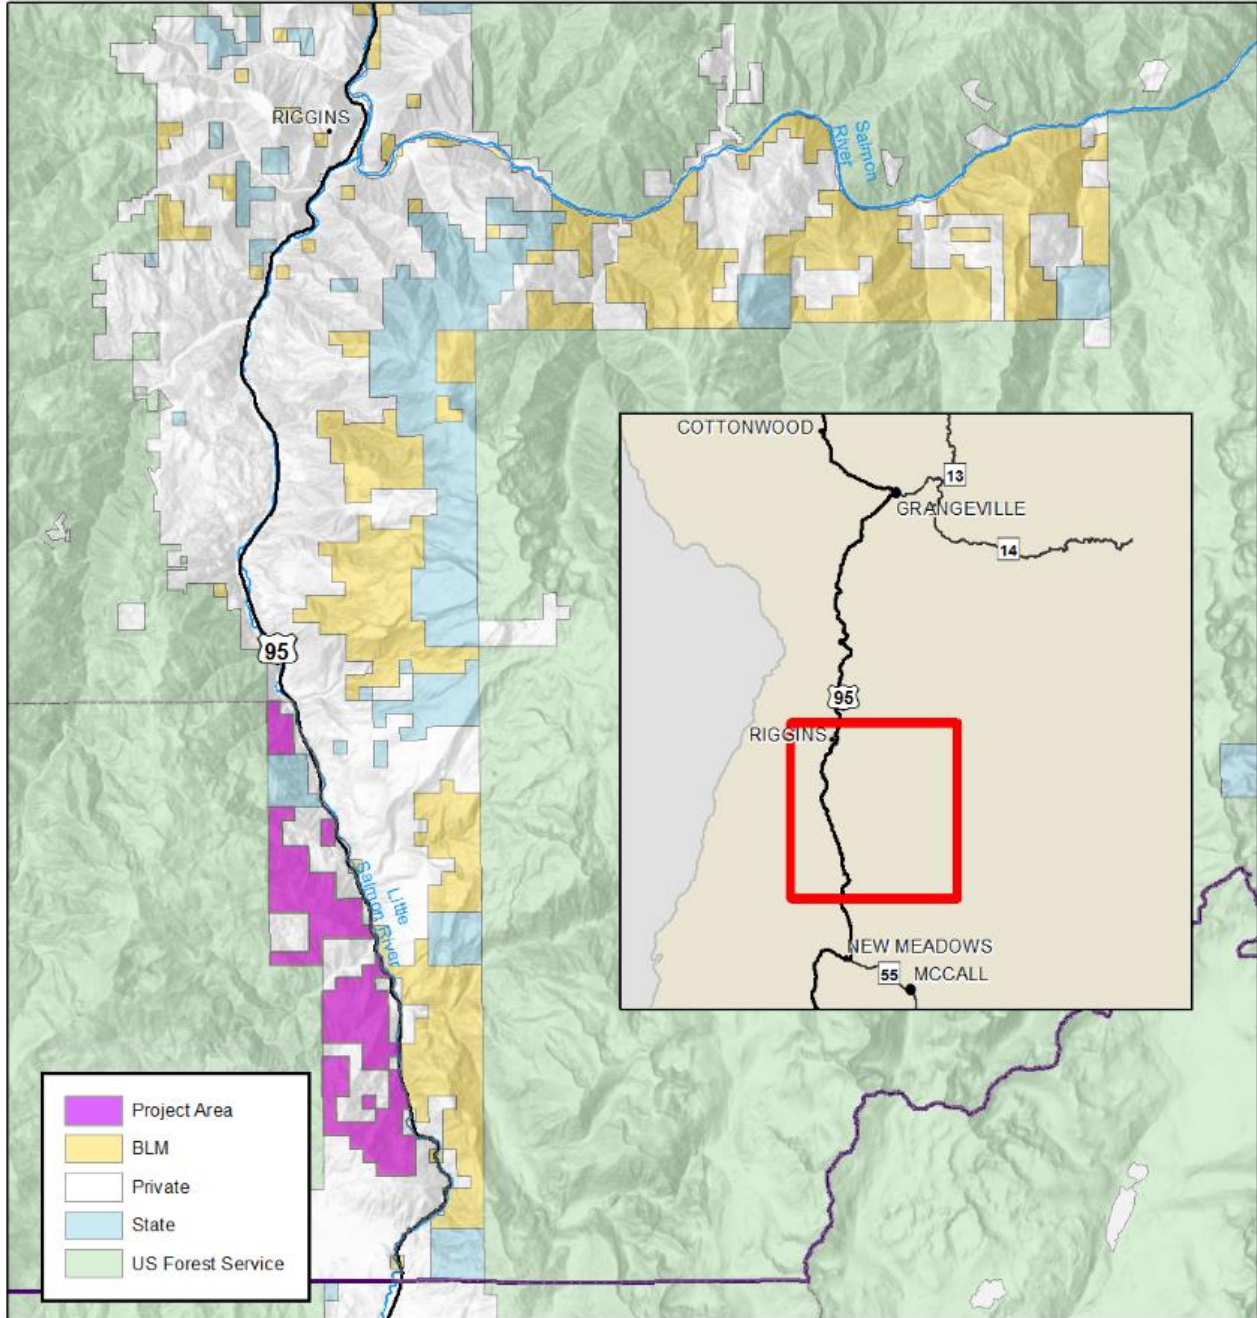

Boulder Creek Vegetation Management Project Cottonwood Field Office - Idaho BLM

The surface management status ("land ownership") should be used as a general guide only. Official land records, located at the Bureau of Land Management (BLM) and other offices, should be checked for up-to-date information concerning any specific tract of land.

0 1 2 3 4 5 Miles

Map Projection: NAD 1983 UTM Zone 11N

No warranty is made by the Bureau of Land Management. The accuracy, reliability, or completeness of these data for individual use or aggregate use with other data is not guaranteed. The following cannot be made Section 508 compliant.