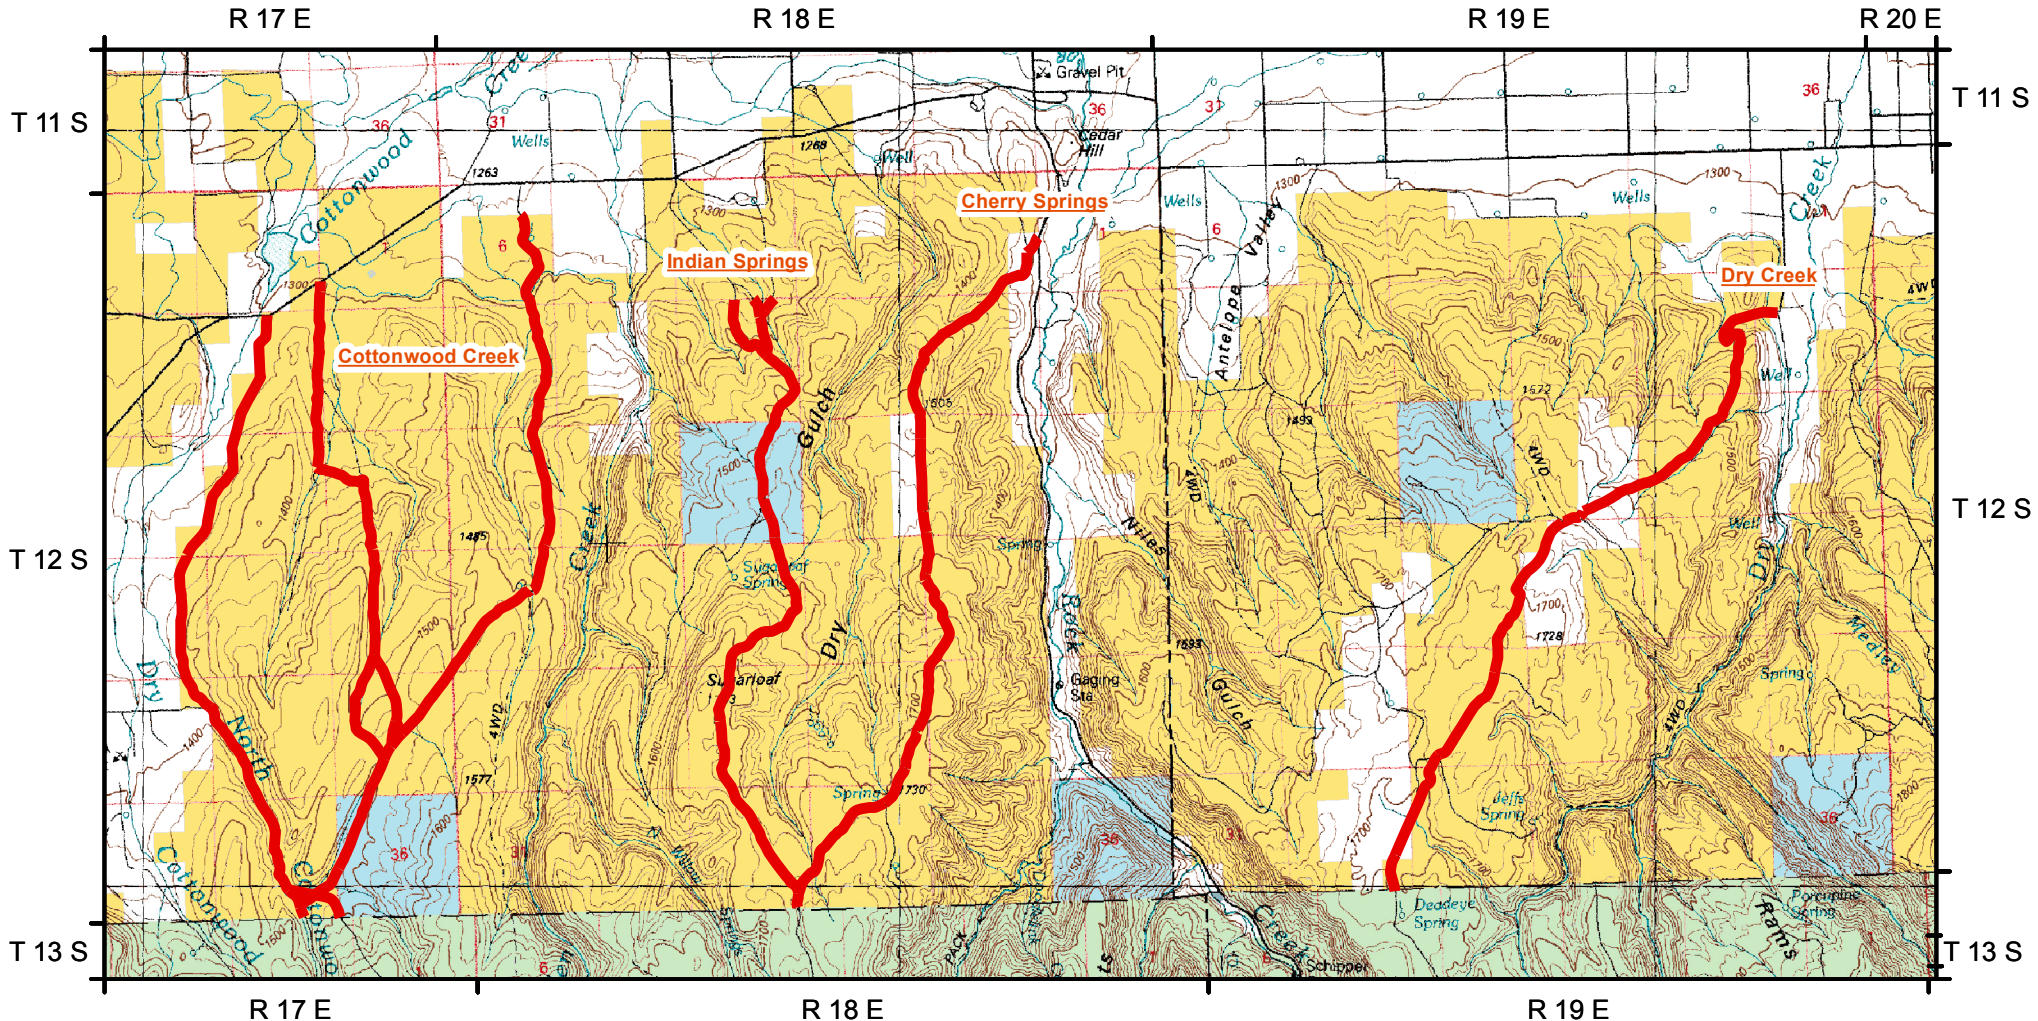

2020 - SOUTH HILLS CLOSURE

1:100,000

United States Department of the Interior
Bureau of Land Management
Twin Falls District, Idaho

Legend
Roads Closed

Closure Dates - Jan. 16 - March 15, 2020