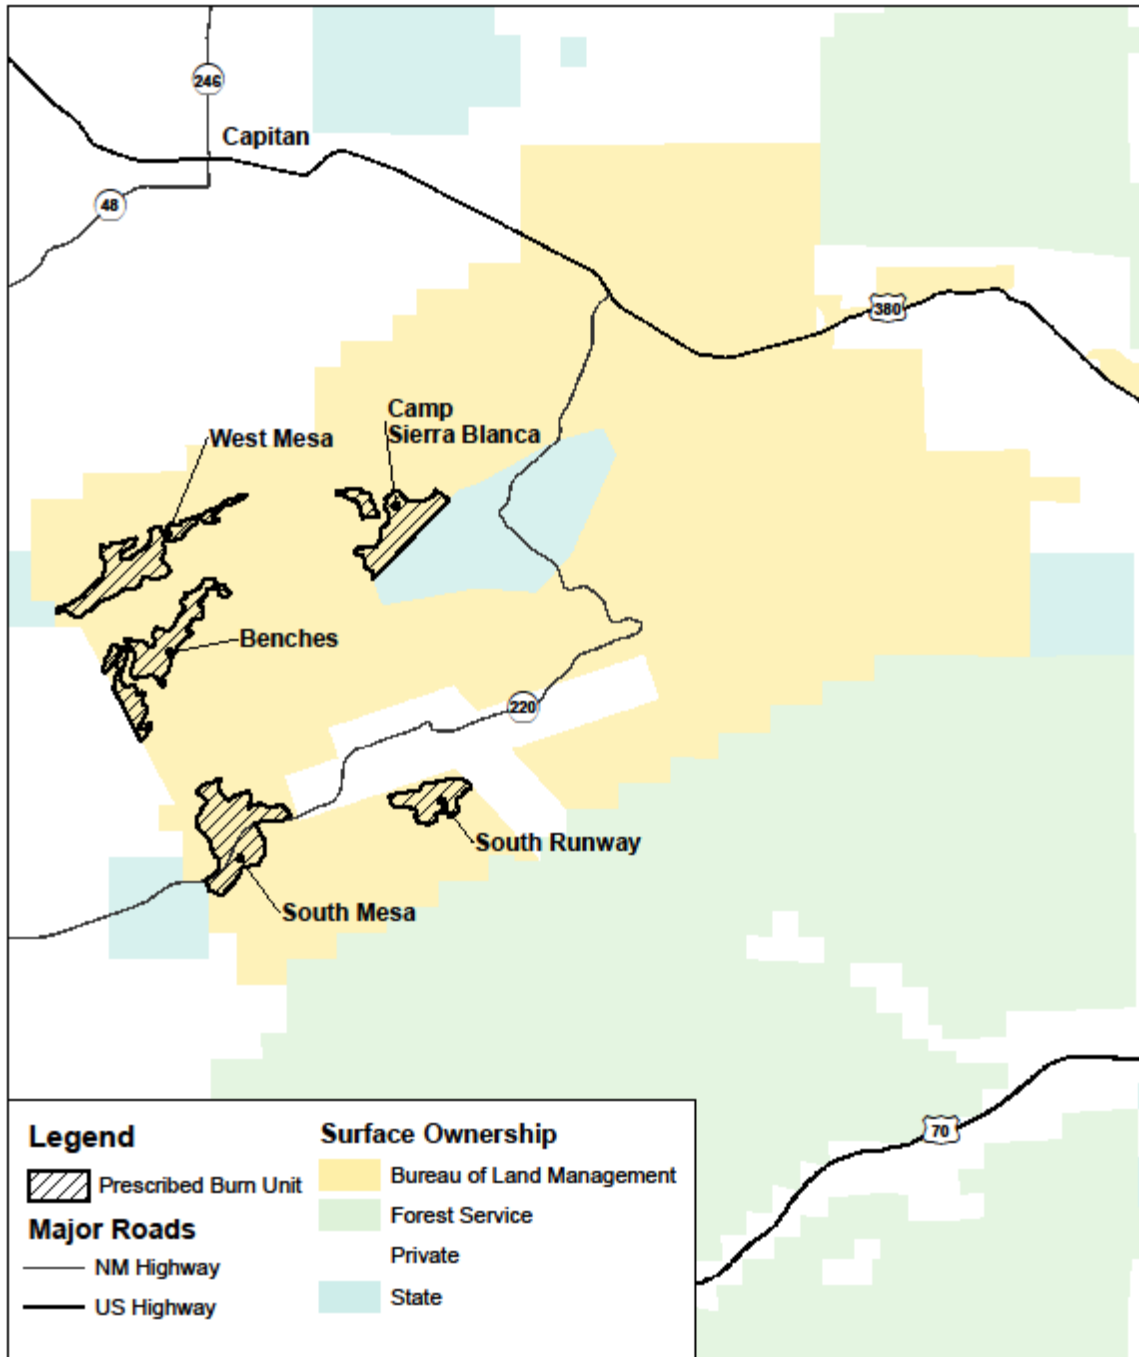

2018 Ft Stanton Area Prescribed Burns