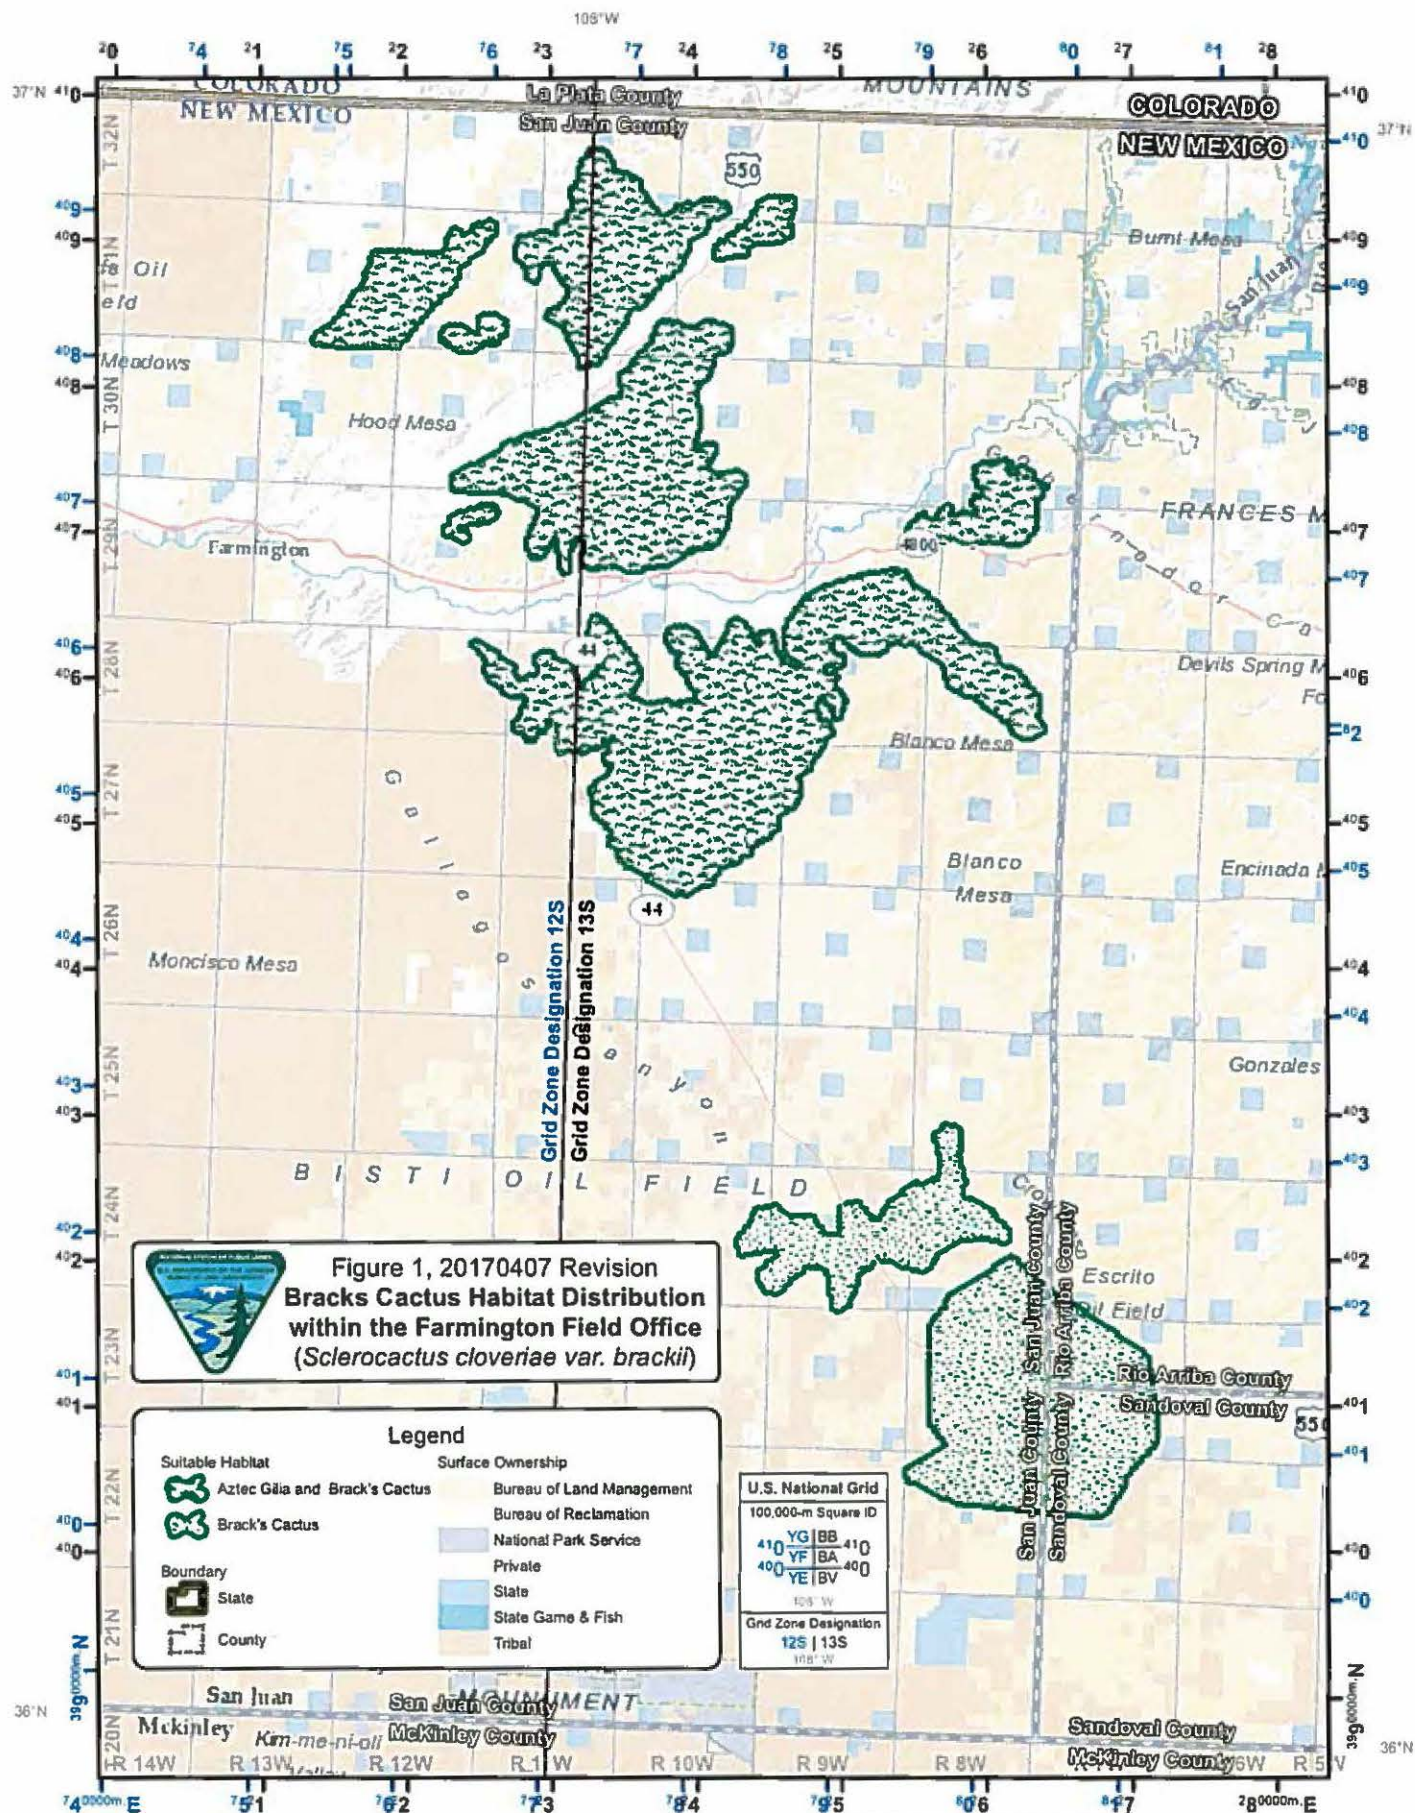

Attachment 1

SSPS Suitable Habitat Map

North American Datum of 1983
Transverse Mercator Projection Zone 13
UTM Zone 13 Grid Ticks in BLACK
UTM Zone 12 Grid Ticks in BLUE

Sources: Natural Heritage New Mexico Brack's Hardwall Cactus Distribution, Habitat, and Status Survey 2015 geodatabase;
2003 Farmington Field Office Resource Management Plan
Service Layer Credits: Esri, DeLorme, USGS, NPS, NOAA