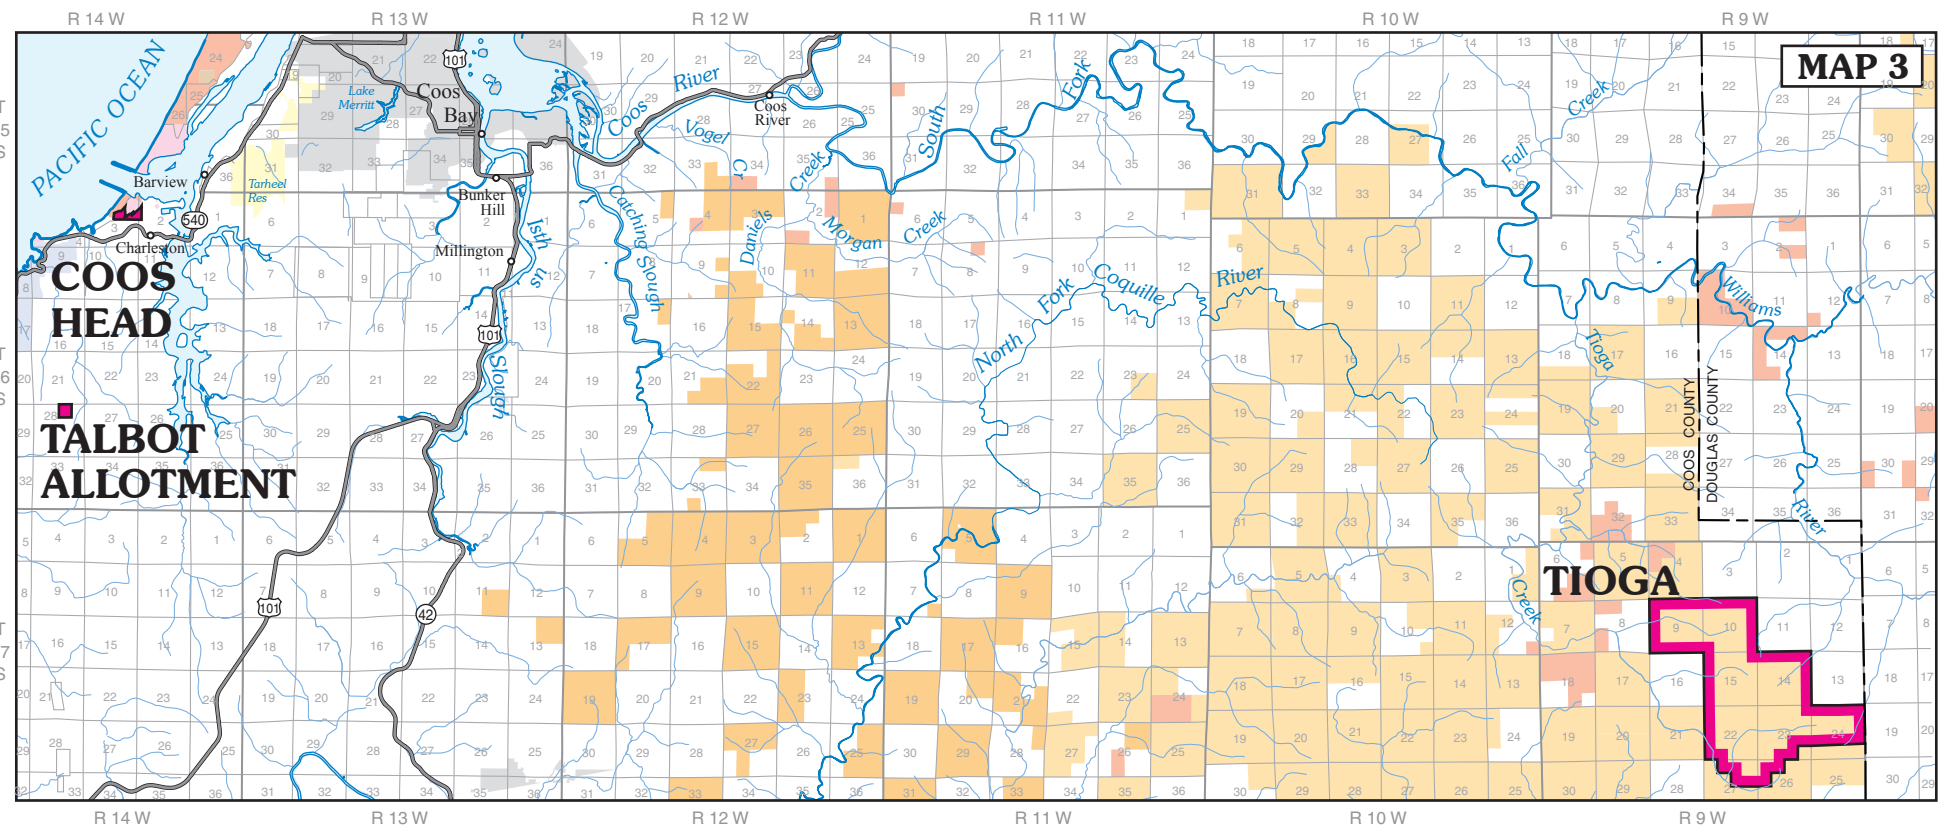

# OREGON COASTAL LAND CONVEYANCE

July 11, 2016

This map prepared at the request of Senator Ron Wyden

**LEGEND**

	<b>Oregon Coastal Land Conveyance Area Of Interest</b>		US Forest Service
	Bureau of Land Management		Bureau of Indian Affairs
	Public Domain Lands		Other Federal
	Oregon & California Lands		State
	Coos Bay Wagon Road Lands		Private
	Acquired Lands		