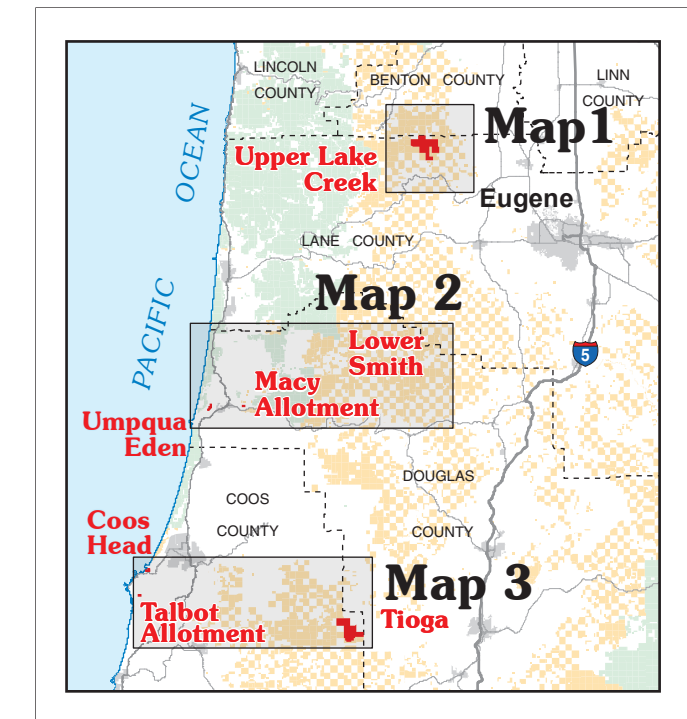

# OREGON COASTAL LAND CONVEYANCE

July 11, 2016

This map prepared at the request of Senator Ron Wyden

**LEGEND**

	<b>Oregon Coastal Land Conveyance Area Of Interest</b>		US Forest Service
	Bureau of Land Management		Bureau of Indian Affairs
	Public Domain Lands		Other Federal
	Oregon & California Lands		State
	Coos Bay Wagon Road Lands		Private
	Acquired Lands		

No warranty is made by the Bureau of Land Management as to the accuracy, reliability, or completeness of these data for individual or aggregate use with other data. Original data were compiled from various sources. This information may not meet National Map Accuracy Standards. This product was developed through digital means and may be updated without notification.