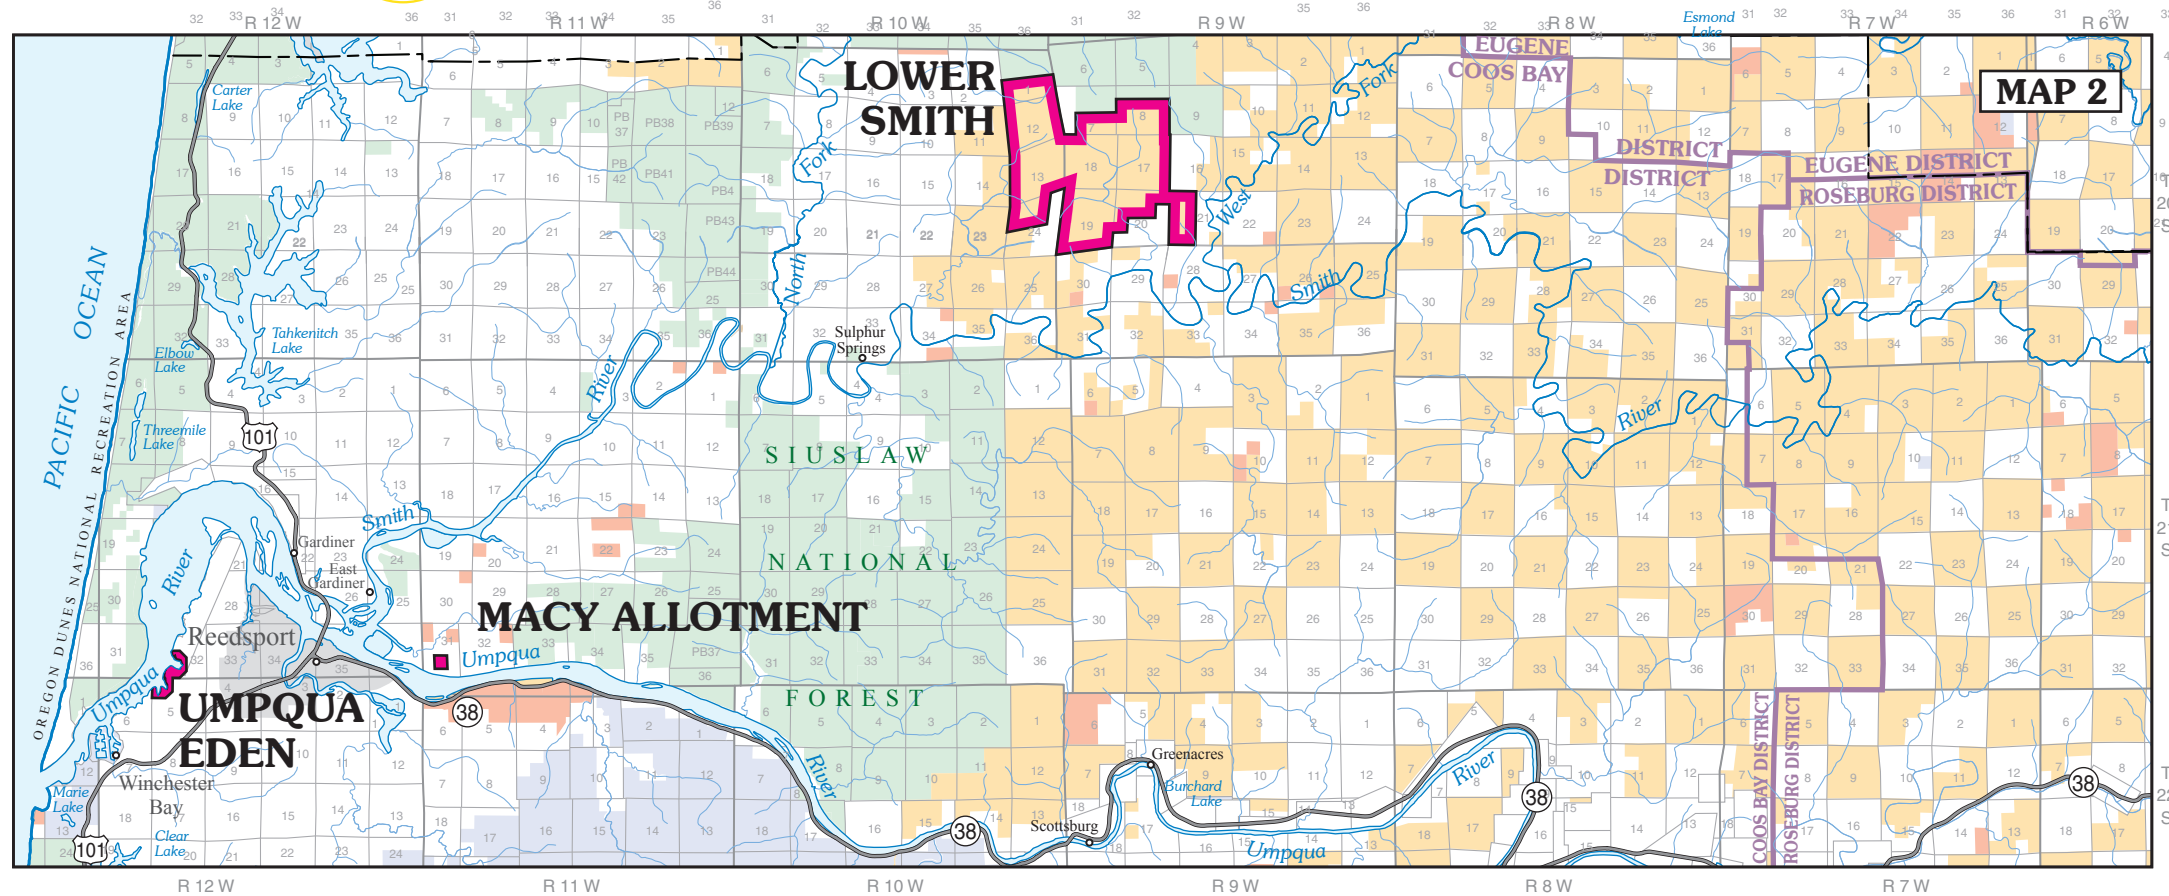

# OREGON COASTAL LAND CONVEYANCE

July 11, 2016

This map prepared at the request of Senator Ron Wyden

**LEGEND**

	<b>Oregon Coastal Land Conveyance Area Of Interest</b>		US Forest Service
	Bureau of Land Management		Bureau of Indian Affairs
	Public Domain Lands		Other Federal
	Oregon & California Lands		State
	Coos Bay Wagon Road Lands		Private
	Acquired Lands		

No warranty is made by the Bureau of Land Management as to the accuracy, reliability, or completeness of these data for individual or aggregate use with other data. Original data were compiled from various sources. This information may not meet National Map Accuracy Standards. This product was developed through digital means and may be updated without notification.