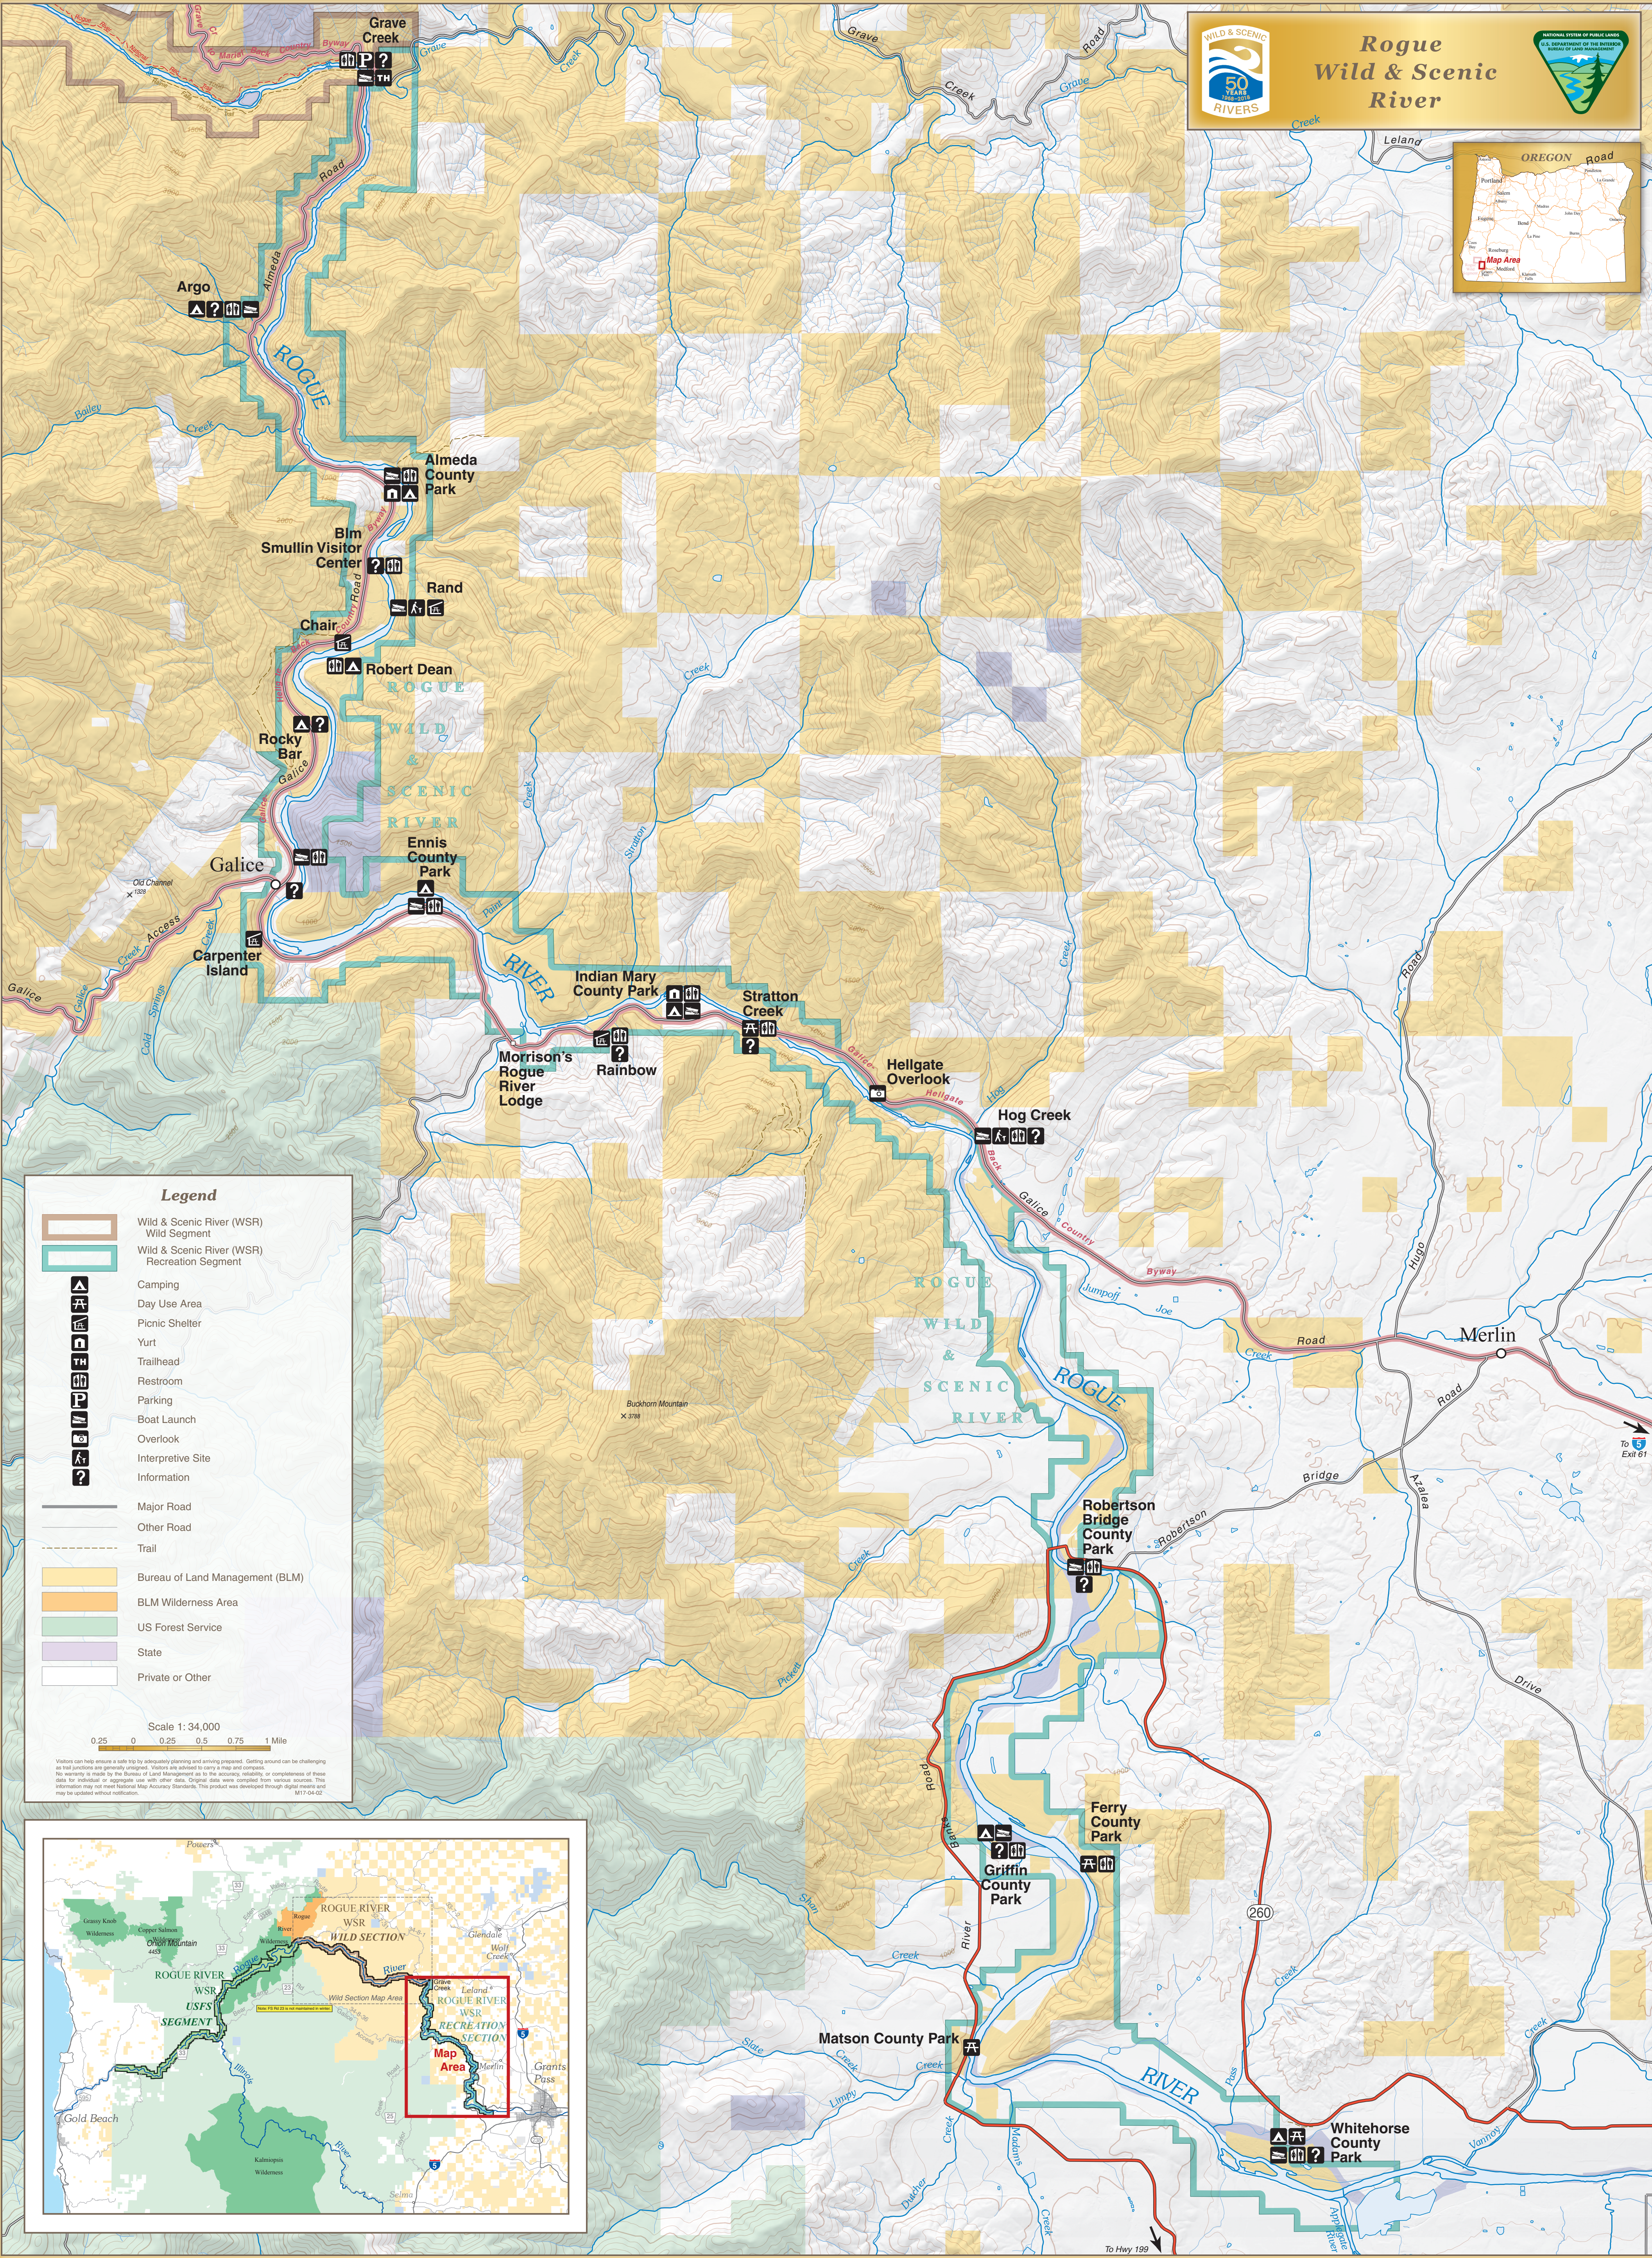

Rogue Wild & Scenic River

Legend

- Wild & Scenic River (WSR) Wild Segment
- Wild & Scenic River (WSR) Recreation Segment
- Camping
- Day Use Area
- Picnic Shelter
- Yurt
- Trailhead
- Restroom
- Parking
- Boat Launch
- Overlook
- Interpretive Site
- Information
- Major Road
- Other Road
- Trail
- Bureau of Land Management (BLM)
- BLM Wilderness Area
- US Forest Service
- State
- Private or Other

Scale 1: 34,000