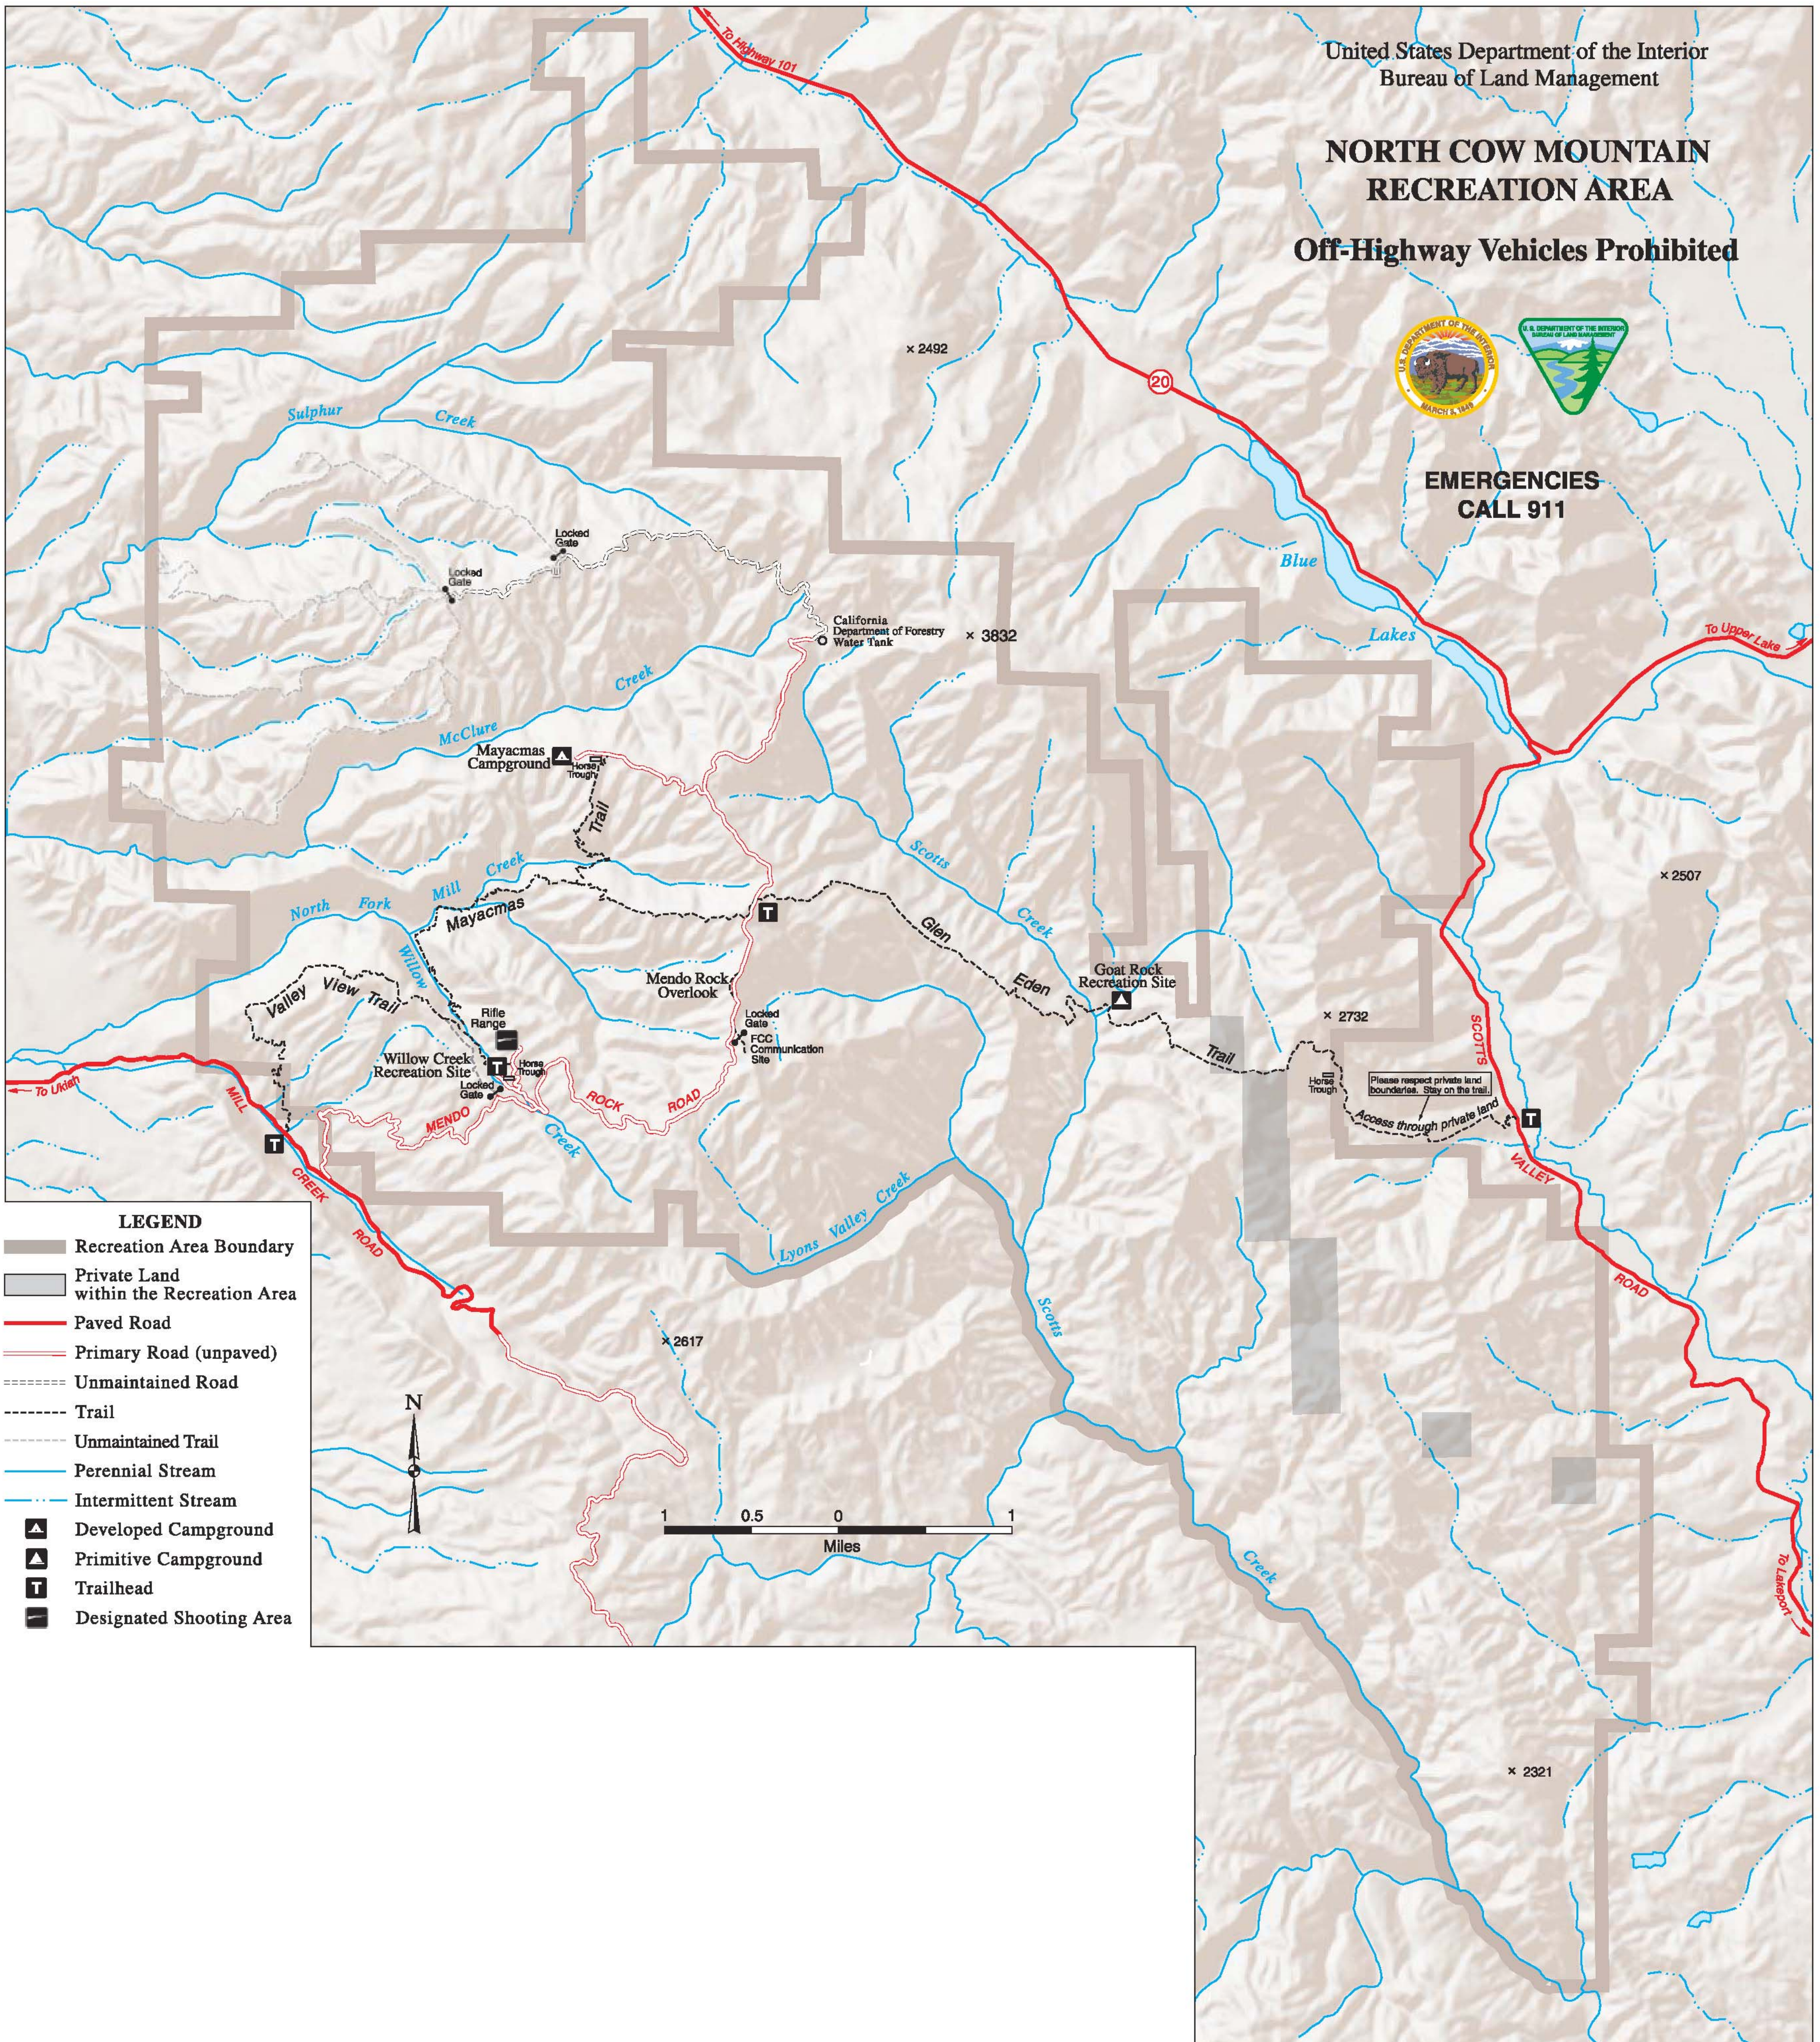

North Cow Mountain Recreation Area

United States Department of the Interior
Bureau of Land Management

NORTH COW MOUNTAIN RECREATION AREA

Off-Highway Vehicles Prohibited

**EMERGENCIES
CALL 911**

LEGEND

- Recreation Area Boundary
- Private Land within the Recreation Area
- Paved Road
- Primary Road (unpaved)
- Unmaintained Road
- Trail
- Unmaintained Trail
- Perennial Stream
- Intermittent Stream
- Developed Campground
- Primitive Campground
- Trailhead
- Designated Shooting Area

Please respect private land boundaries. Stay on the trail.
Access through private land