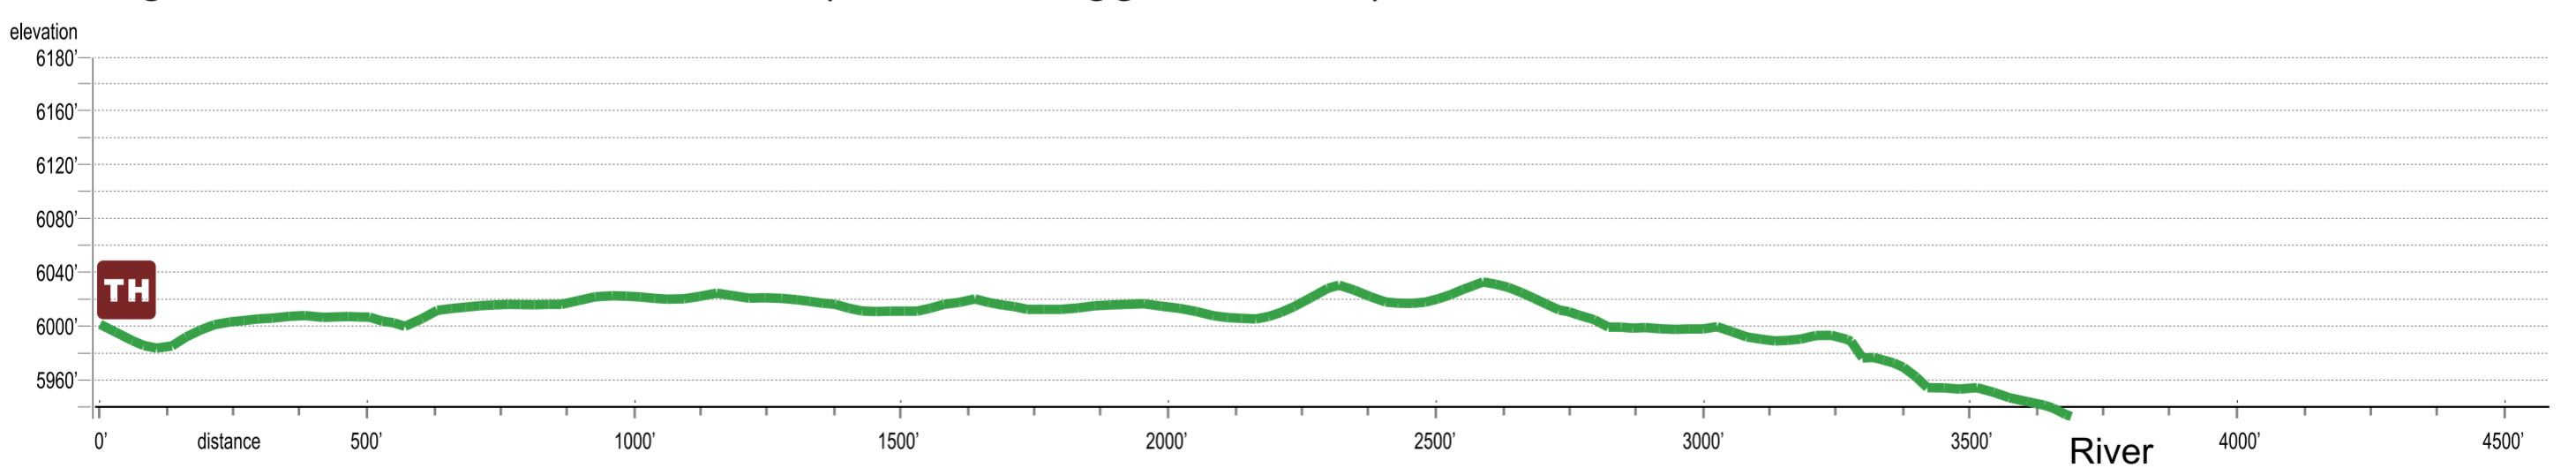

# Big Lost River Access Trail

## Map Legend

- BLM
- Private
- Stream
- River
- Primary Highway
- Light Duty Road
- Unimproved Road
- ATV Trail
- Main Big Lost River Non-motorzed Trail
- Secondary Big Lost River Non-motorzed Trail
- TH Trailhead

## Location Map

Big Lost Trail Profile-Main Route (vertical exaggeration x 2)

Big Lost Trail Profile-Secondary Route (vertical exaggeration x 2)