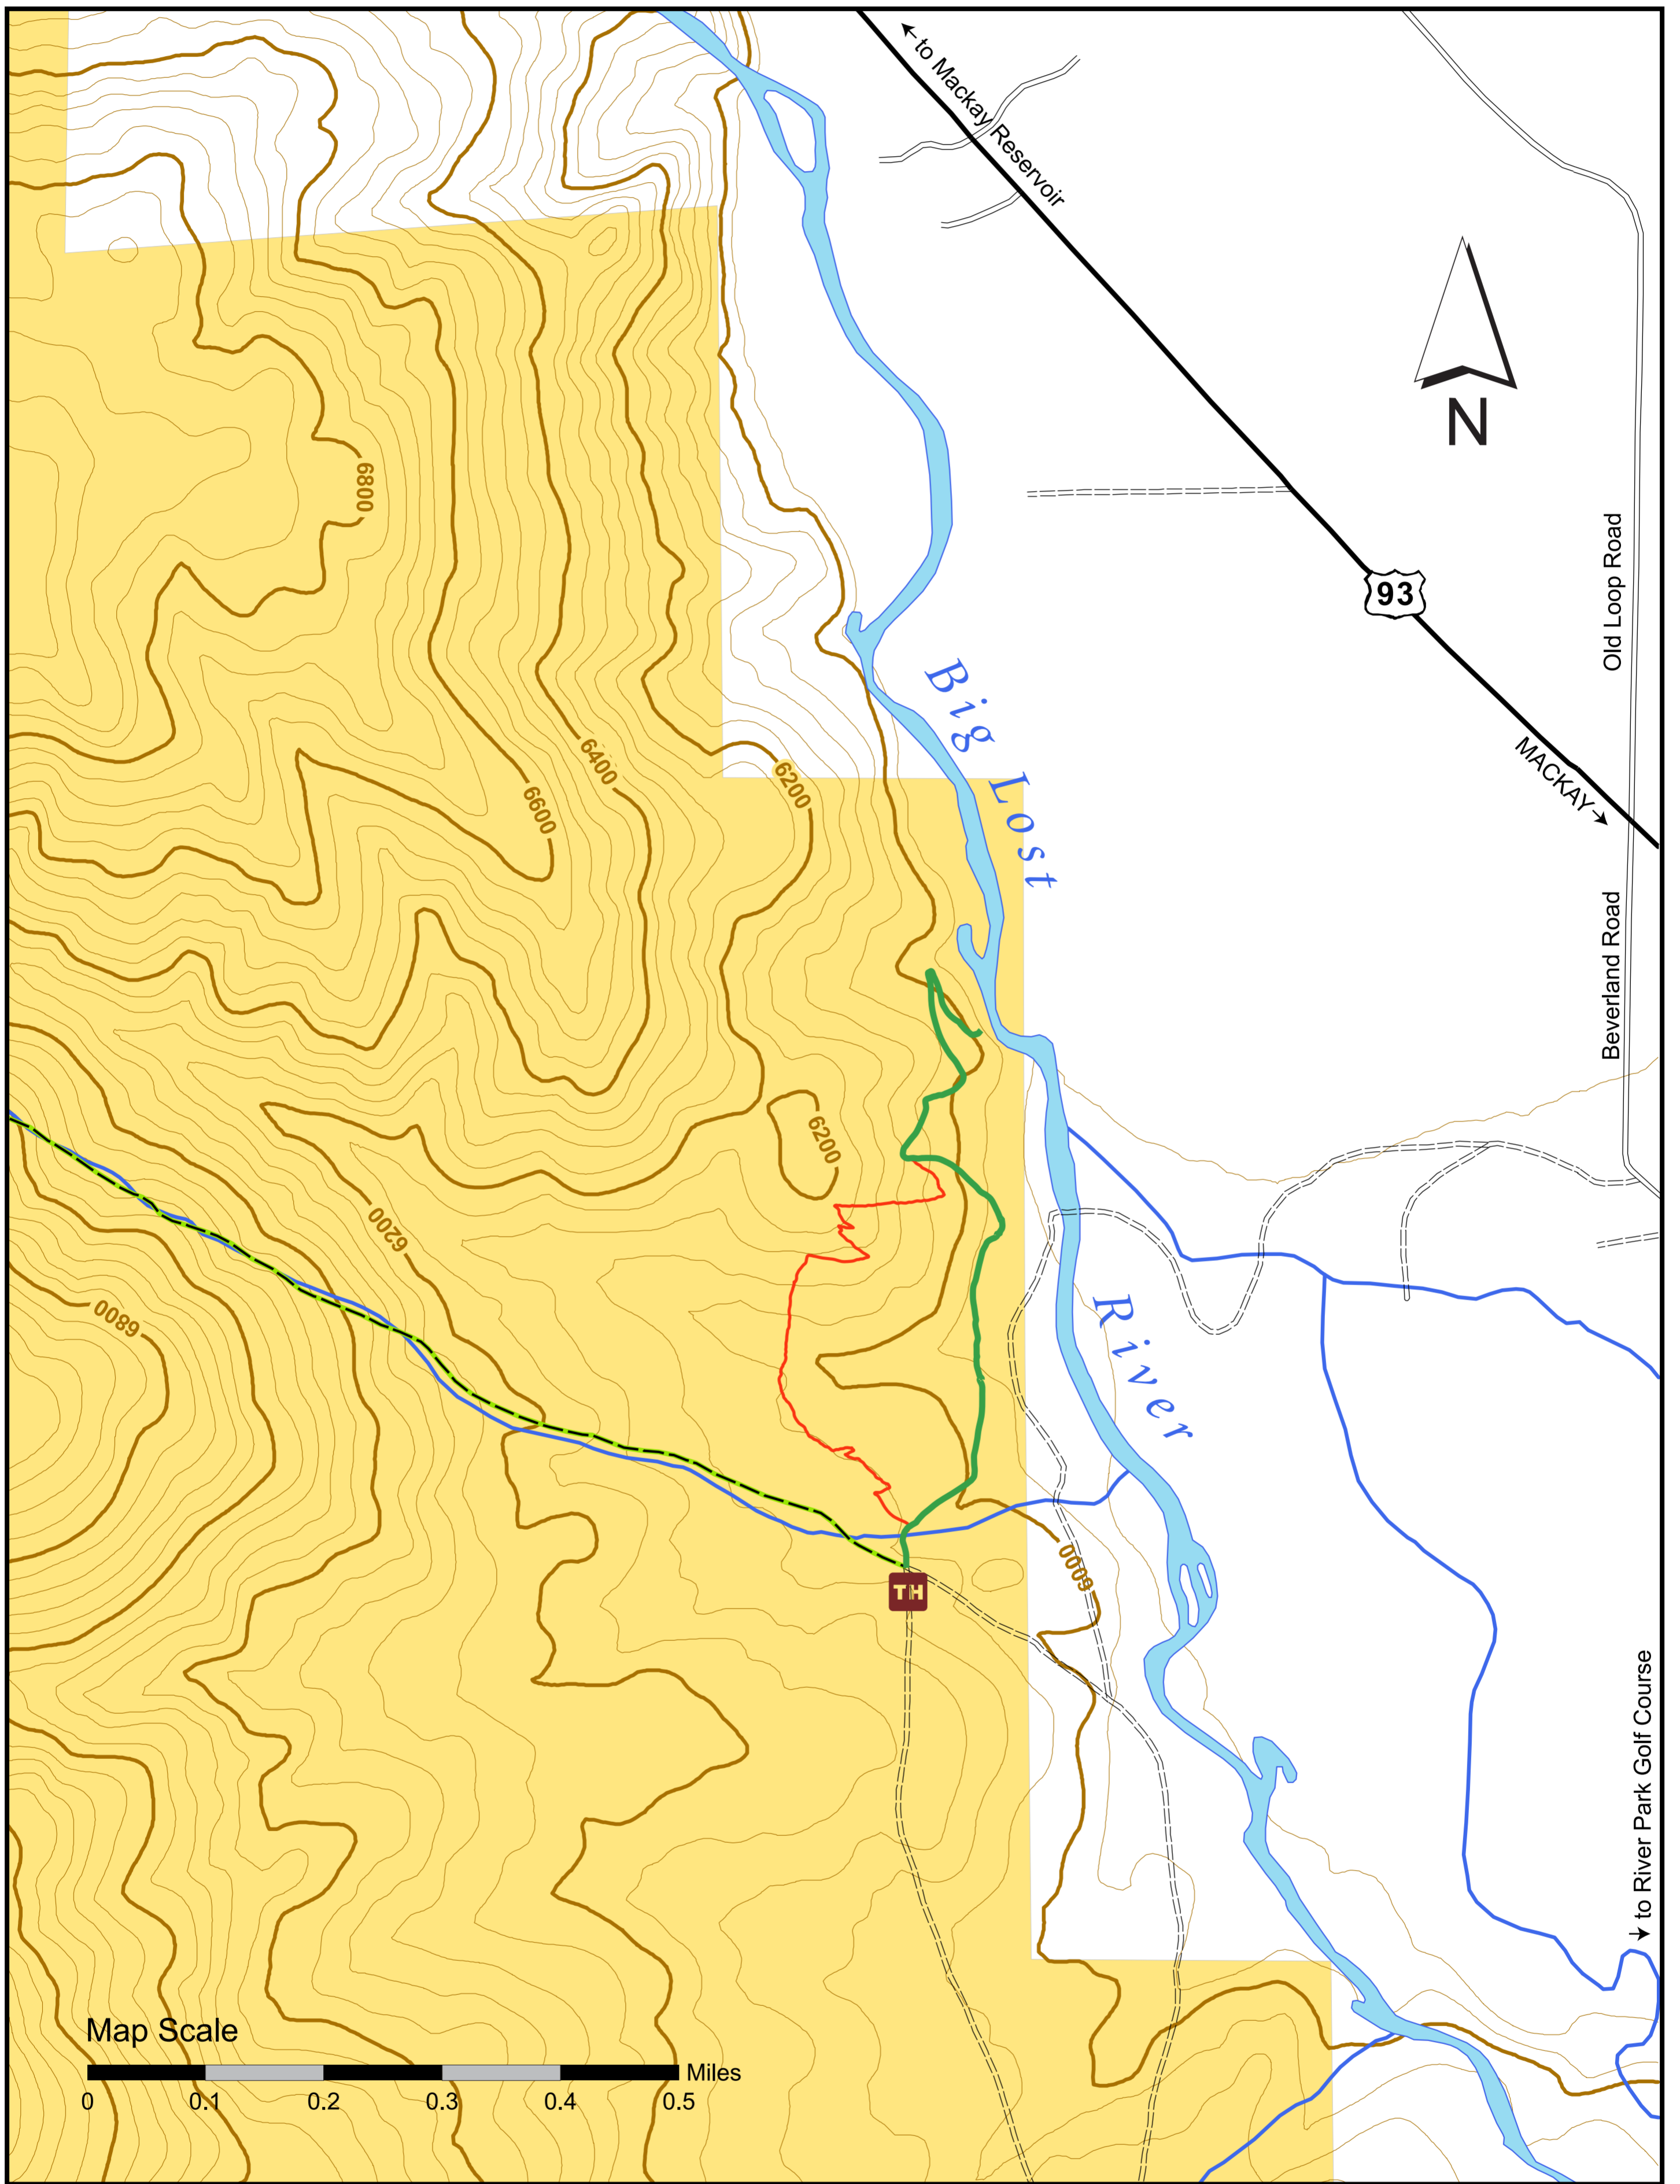

# Big Lost River Access Trail

## Map Legend

- BLM
- Private
- Stream
- River
- Primary Highway
- Light Duty Road
- Unimproved Road
- ATV Trail
- Main Big Lost River Non-motorzed Trail
- Secondary Big Lost River Non-motorzed Trail
- TH Trailhead

## Location Map

Big Lost Trail Profile-Main Route (vertical exaggeration x 2)

Big Lost Trail Profile-Secondary Route (vertical exaggeration x 2)