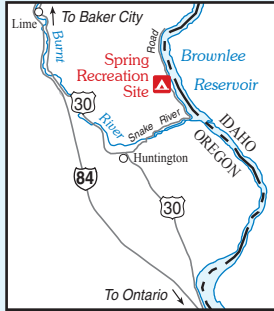

SPRING RECREATION SITE

- LEGEND**
-  Campsite
 -  Accessible Campsite
 -  Fee Station
 -  Restrooms
 -  Parking
 -  Fish Cleaning Station
 -  Launching Ramp
 -  Dock
 -  BLM