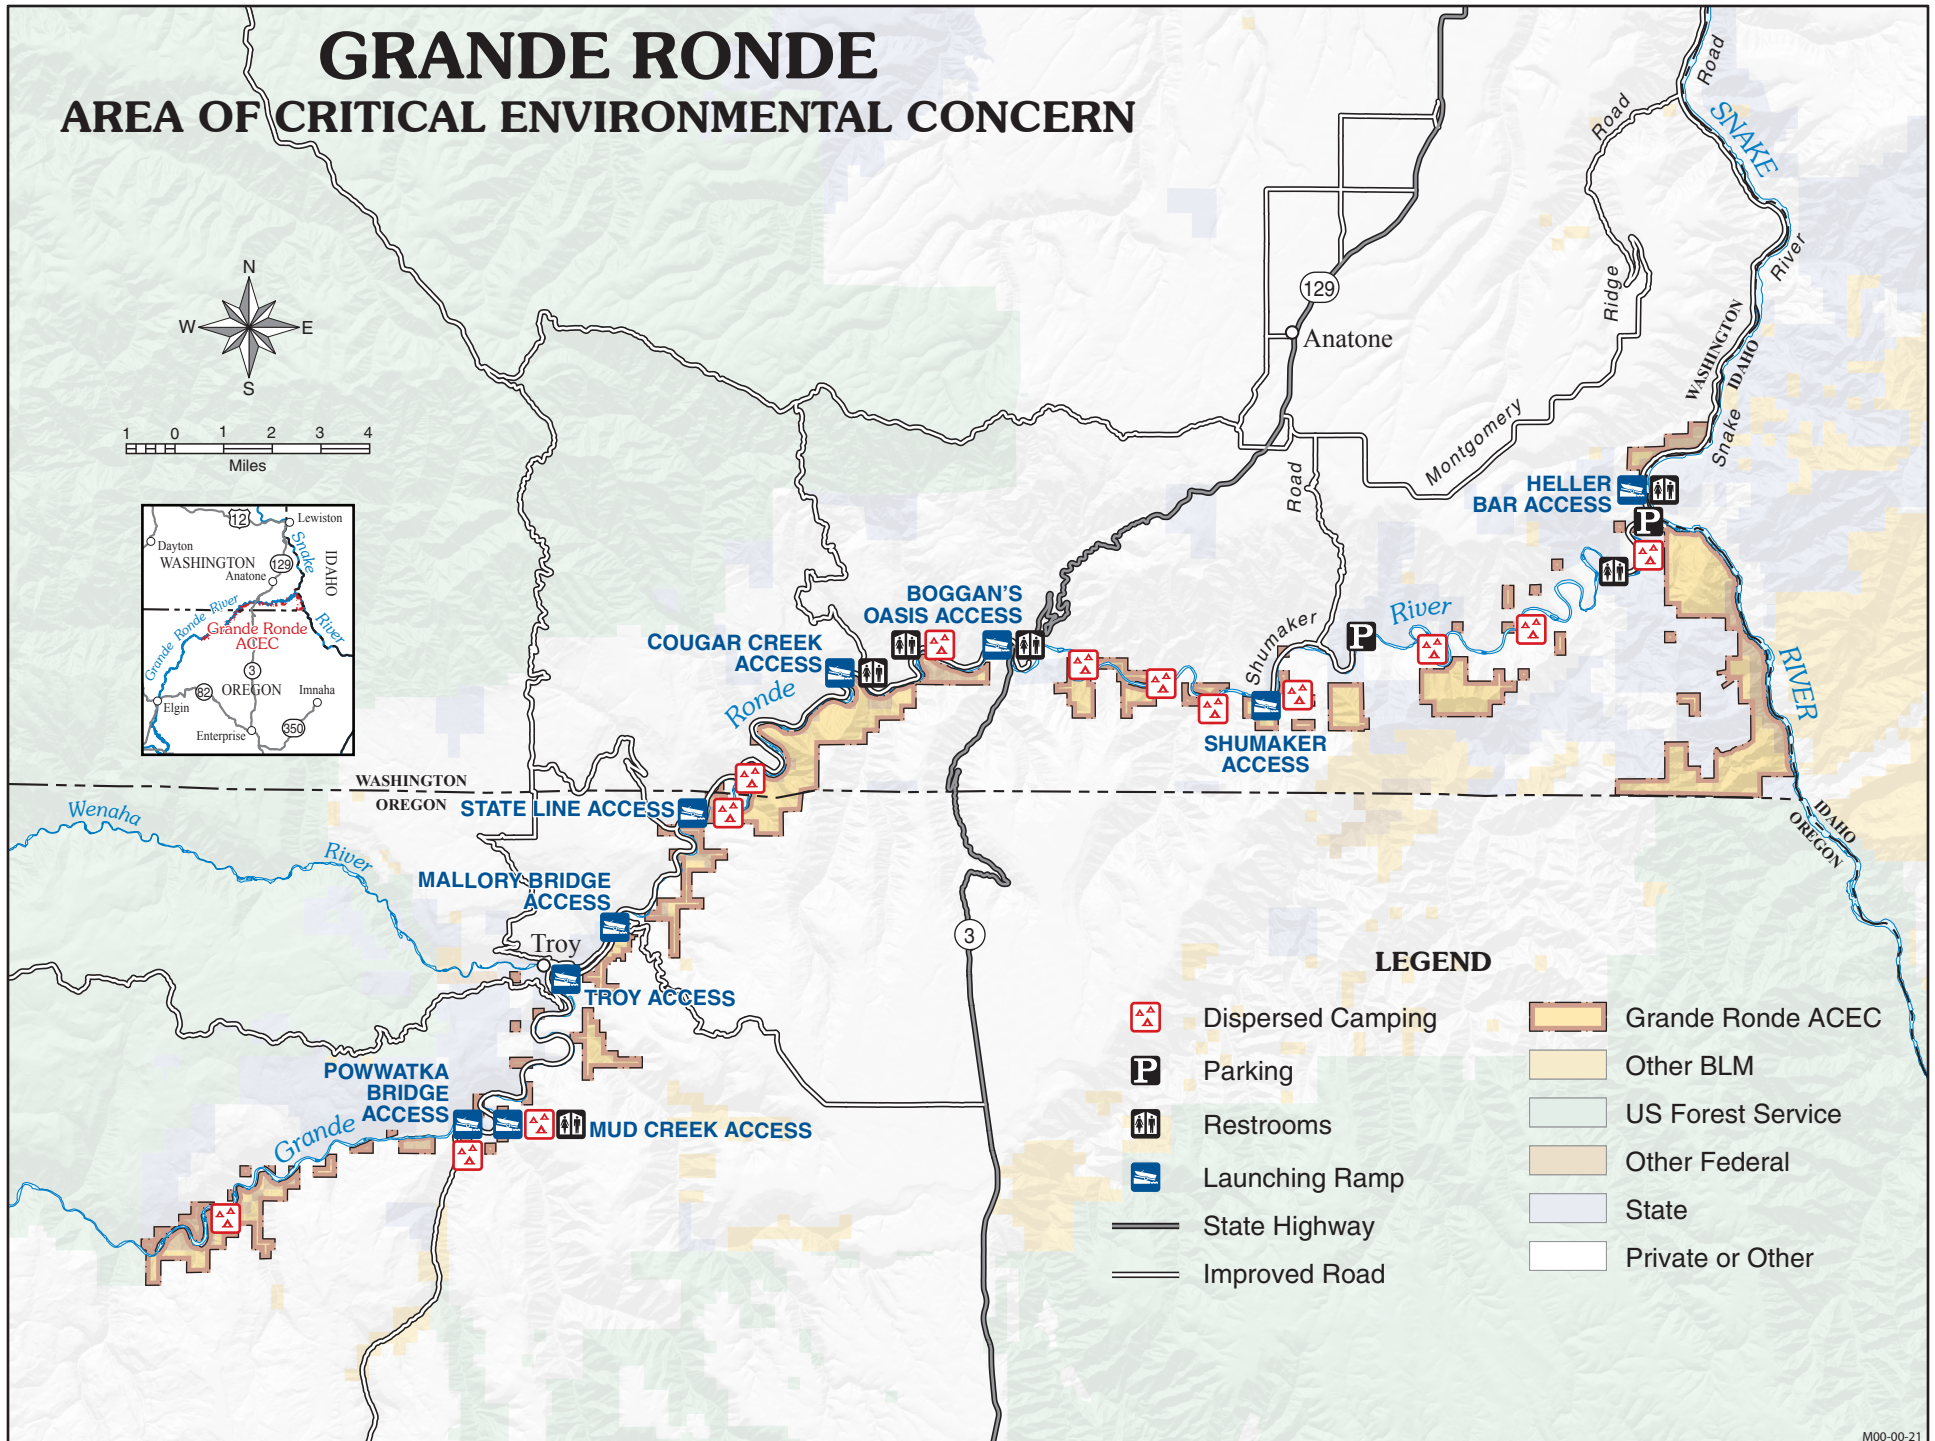

GRANDE RONDE AREA OF CRITICAL ENVIRONMENTAL CONCERN

LEGEND

- | | | | |
|--|-------------------|--|-------------------|
| | Dispersed Camping | | Grande Ronde ACEC |
| | Parking | | Other BLM |
| | Restrooms | | US Forest Service |
| | Launching Ramp | | Other Federal |
| | State Highway | | State |
| | Improved Road | | Private or Other |