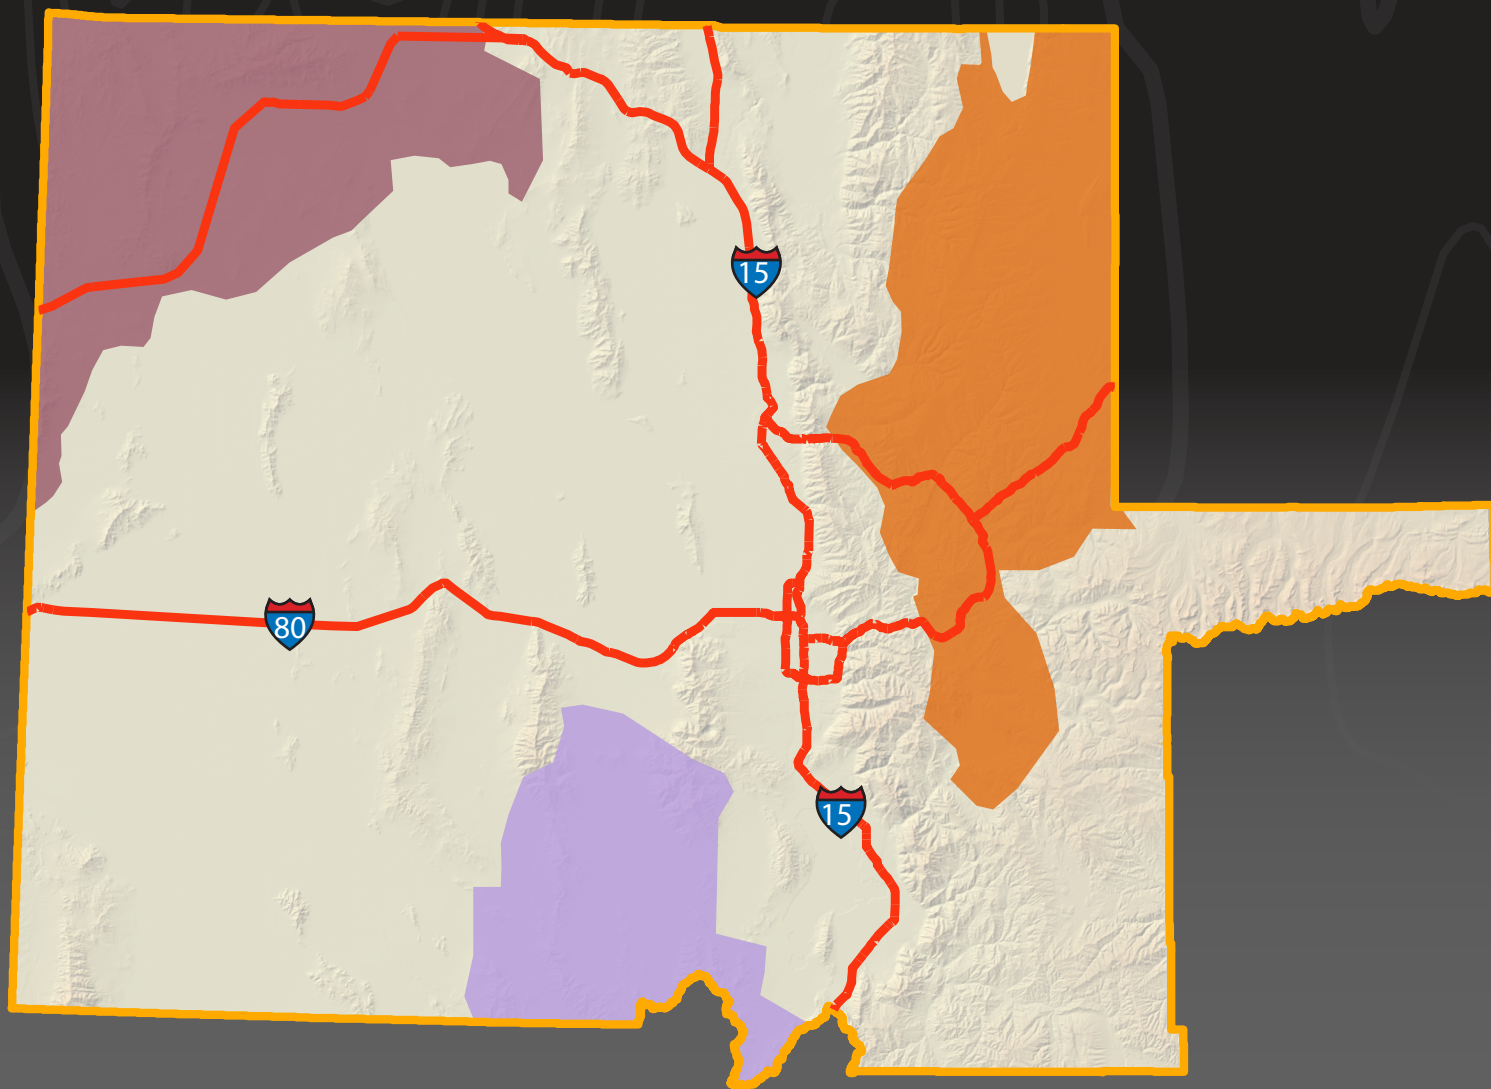

Salt Lake Travel Management Areas

BLM Field Office
2370 S Decker Lake Blvd,
West Valley, Ut, 84119
Phone: 801-977-4397

Travel Management Areas

- Box Elder
- Sheeprocks
- Rich
- Other*

*Other areas are managed by standards set by the field office