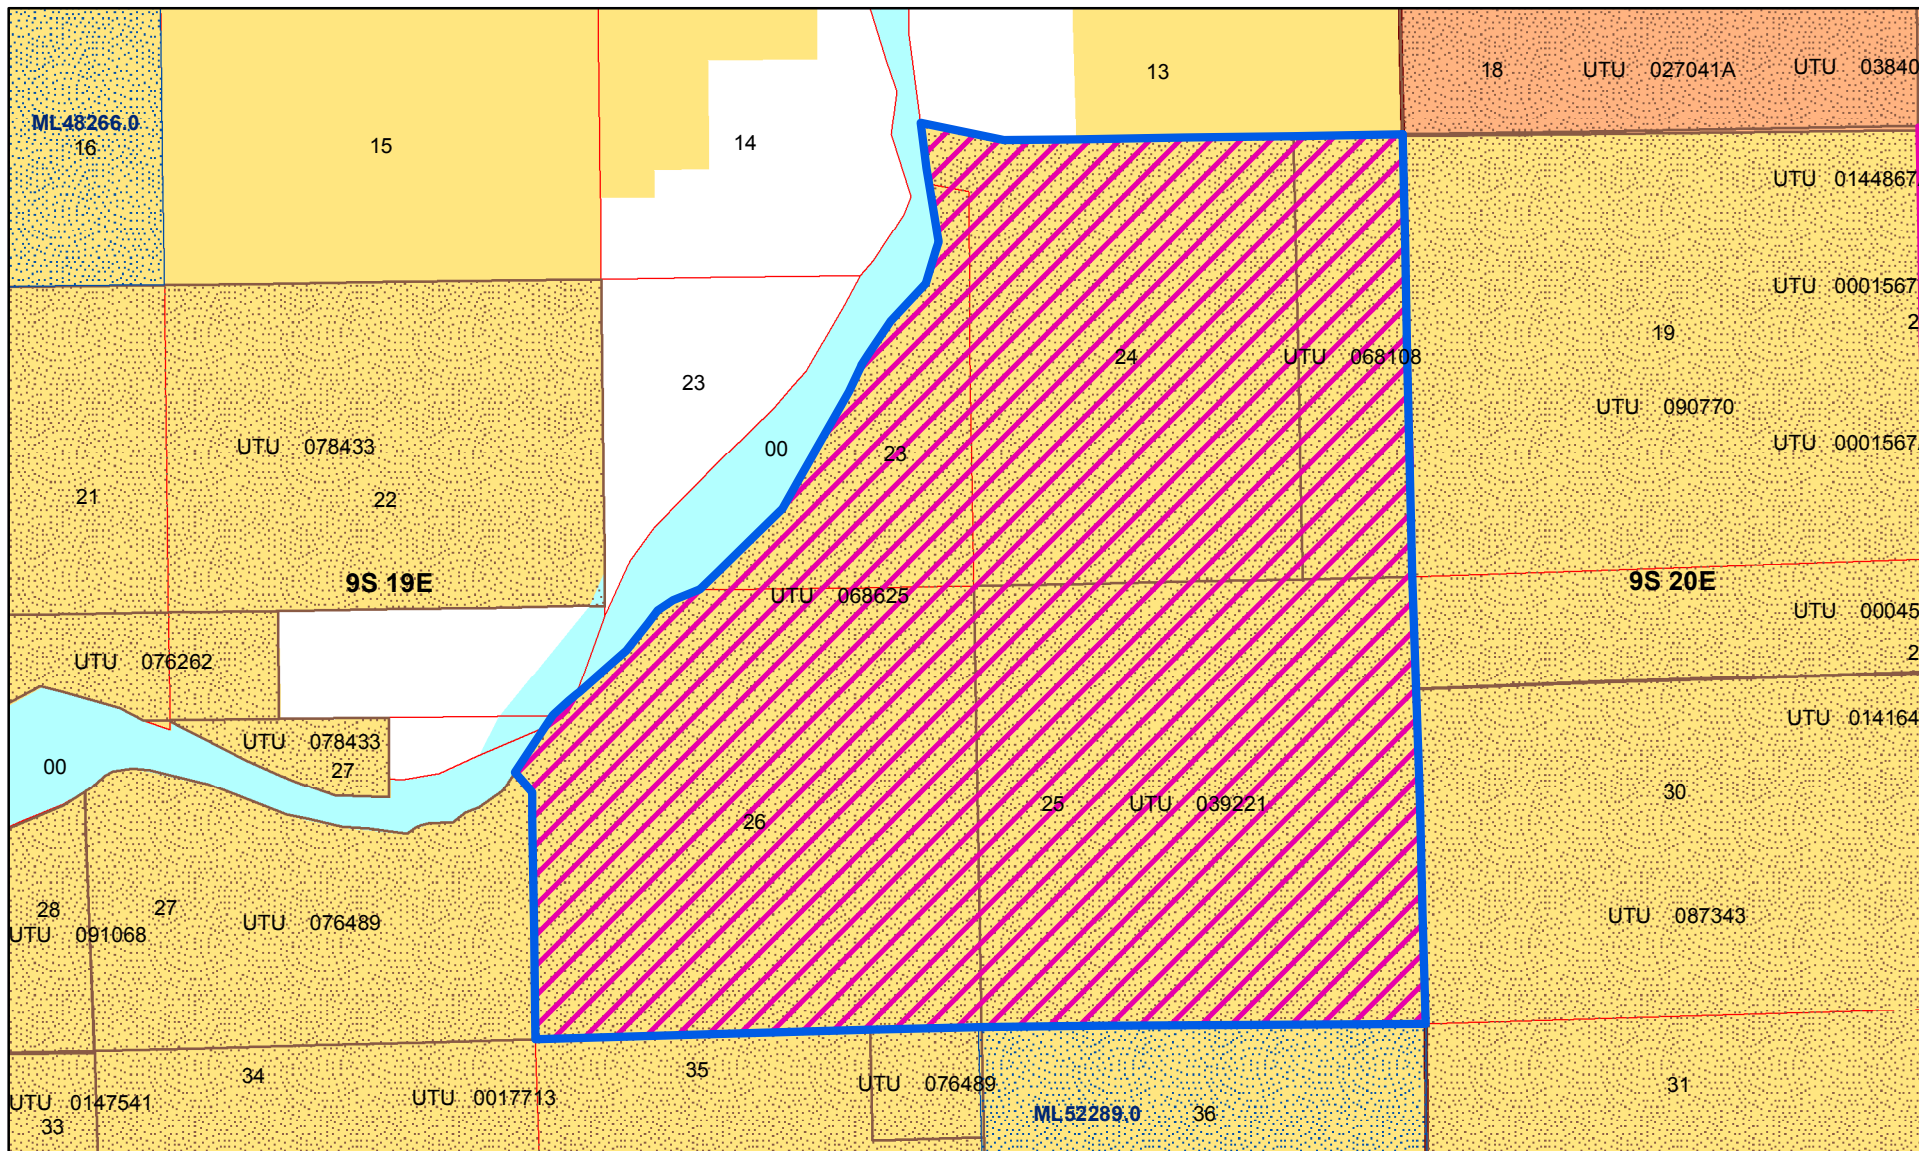

WEST WILLOW CREEK

UINTAH County of Utah

Effective Date: 10/1/1994

- PA= Formation Name**
- PA= Green River "A"
UTU 073218A
 - Oil and Gas Unit Agreement

- Oil and Gas Lease Parcels**
- Authorized Oil and Gas Lease Parcels
 - Pending Oil and Gas Lease Parcels
 - SITLA Oil and Gas Lease Parcels

UTU 073218X

Acres: 2320.0

- Bureau of Land Management (BLM)
- US Forest Service (USFS)
- National Park Service (NPS)
- Indian Reservation (IR)
- State
- Private
- Township
- Section

Date: 1/18/2018