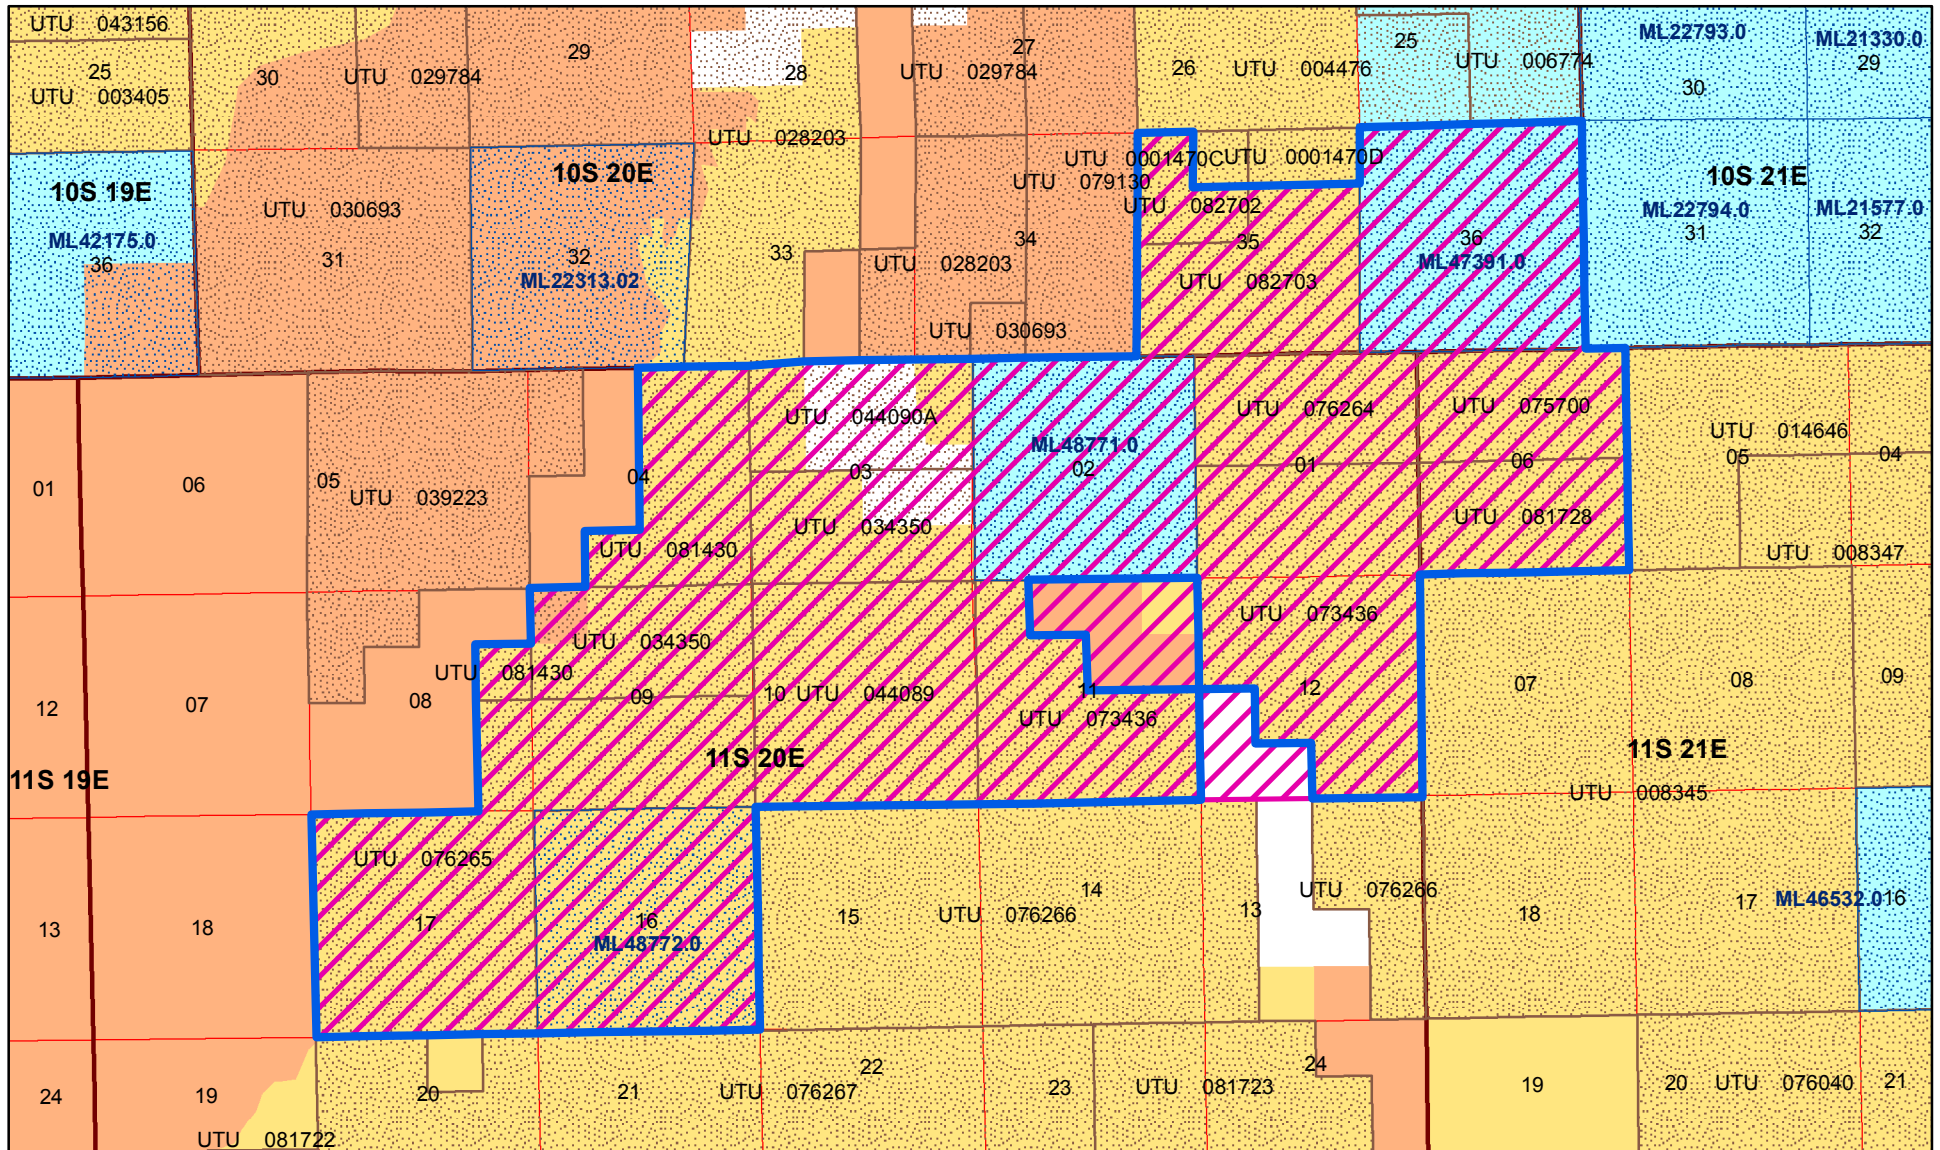

# LITTLE CANYON

UINTAH County of Utah

Effective Date: 3/14/2005

**PA= Formation Name**

PA= Wasatch-Mesaverde ABC  
 UTU 081878E

Oil and Gas Unit Agreement

**Oil and Gas Lease Parcels**

Authorized Oil and Gas Lease Parcels

Pending Oil and Gas Lease Parcels

SITLA Oil and Gas Lease Parcels

**UTU 081878X**

Acres: 2320.0

Bureau of Land Management (BLM)

US Forest Service (USFS)

National Park Service (NPS)

Indian Reservation (IR)

State

Private

Township

Section

Date: 1/11/2018