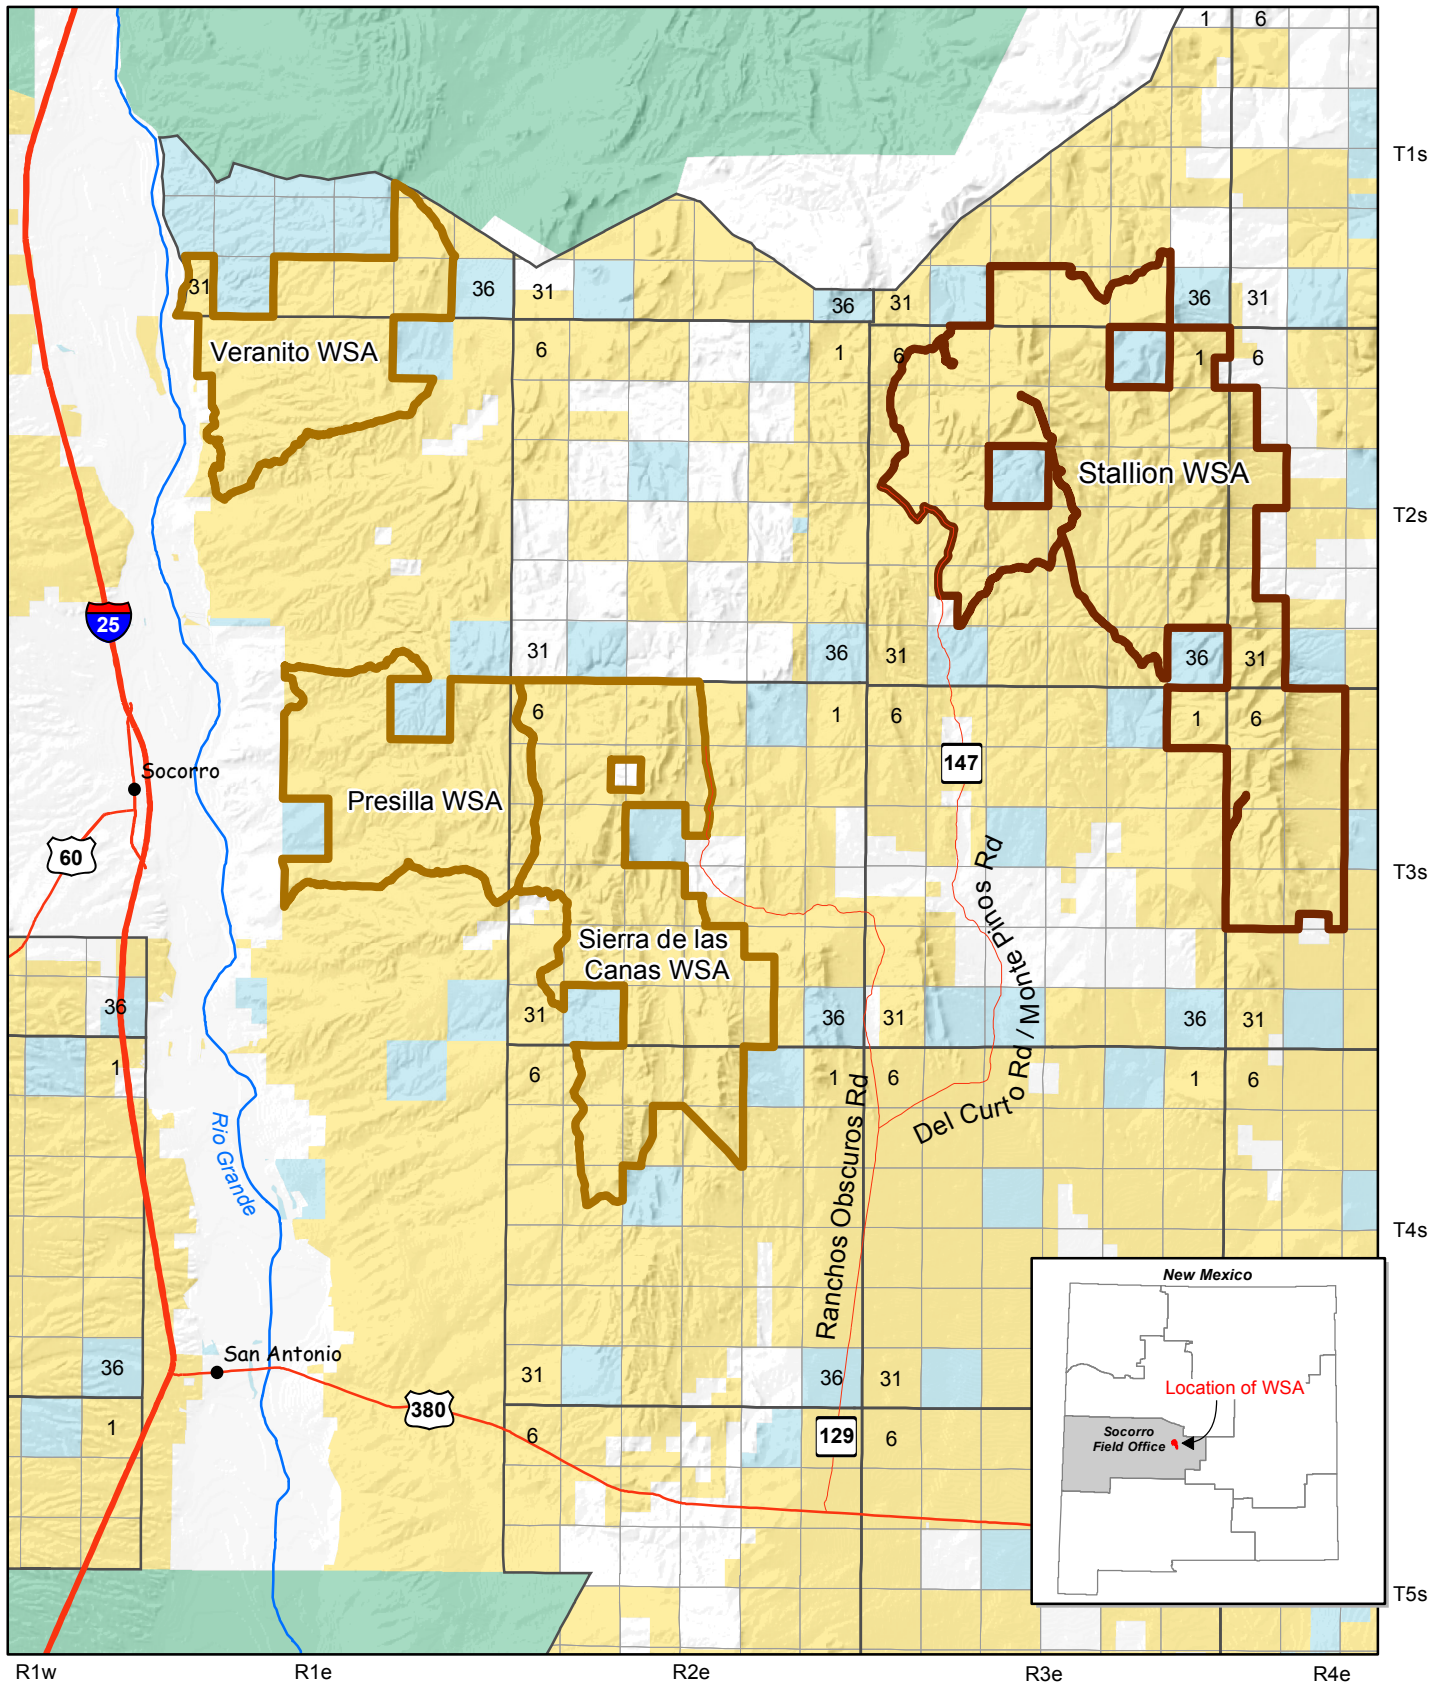

Stallion Wilderness Study Area

-  Stallion WSA
-  Other WSA
-  Bureau of Land Management
-  Fish & Wildlife Service
-  Private
-  State
-  Interstate Highway
-  US Highway
-  County Road

No warranty is made by the Bureau of Land Management as to the accuracy, reliability, or completeness of these data for individual use or aggregate use with other data, or for purposes not intended by BLM. Spatial information may not meet National Map Accuracy Standards. This information may be updated without notification.

Produced by the BLM New Mexico State Office Geographic Sciences Team
Santa Fe, New Mexico