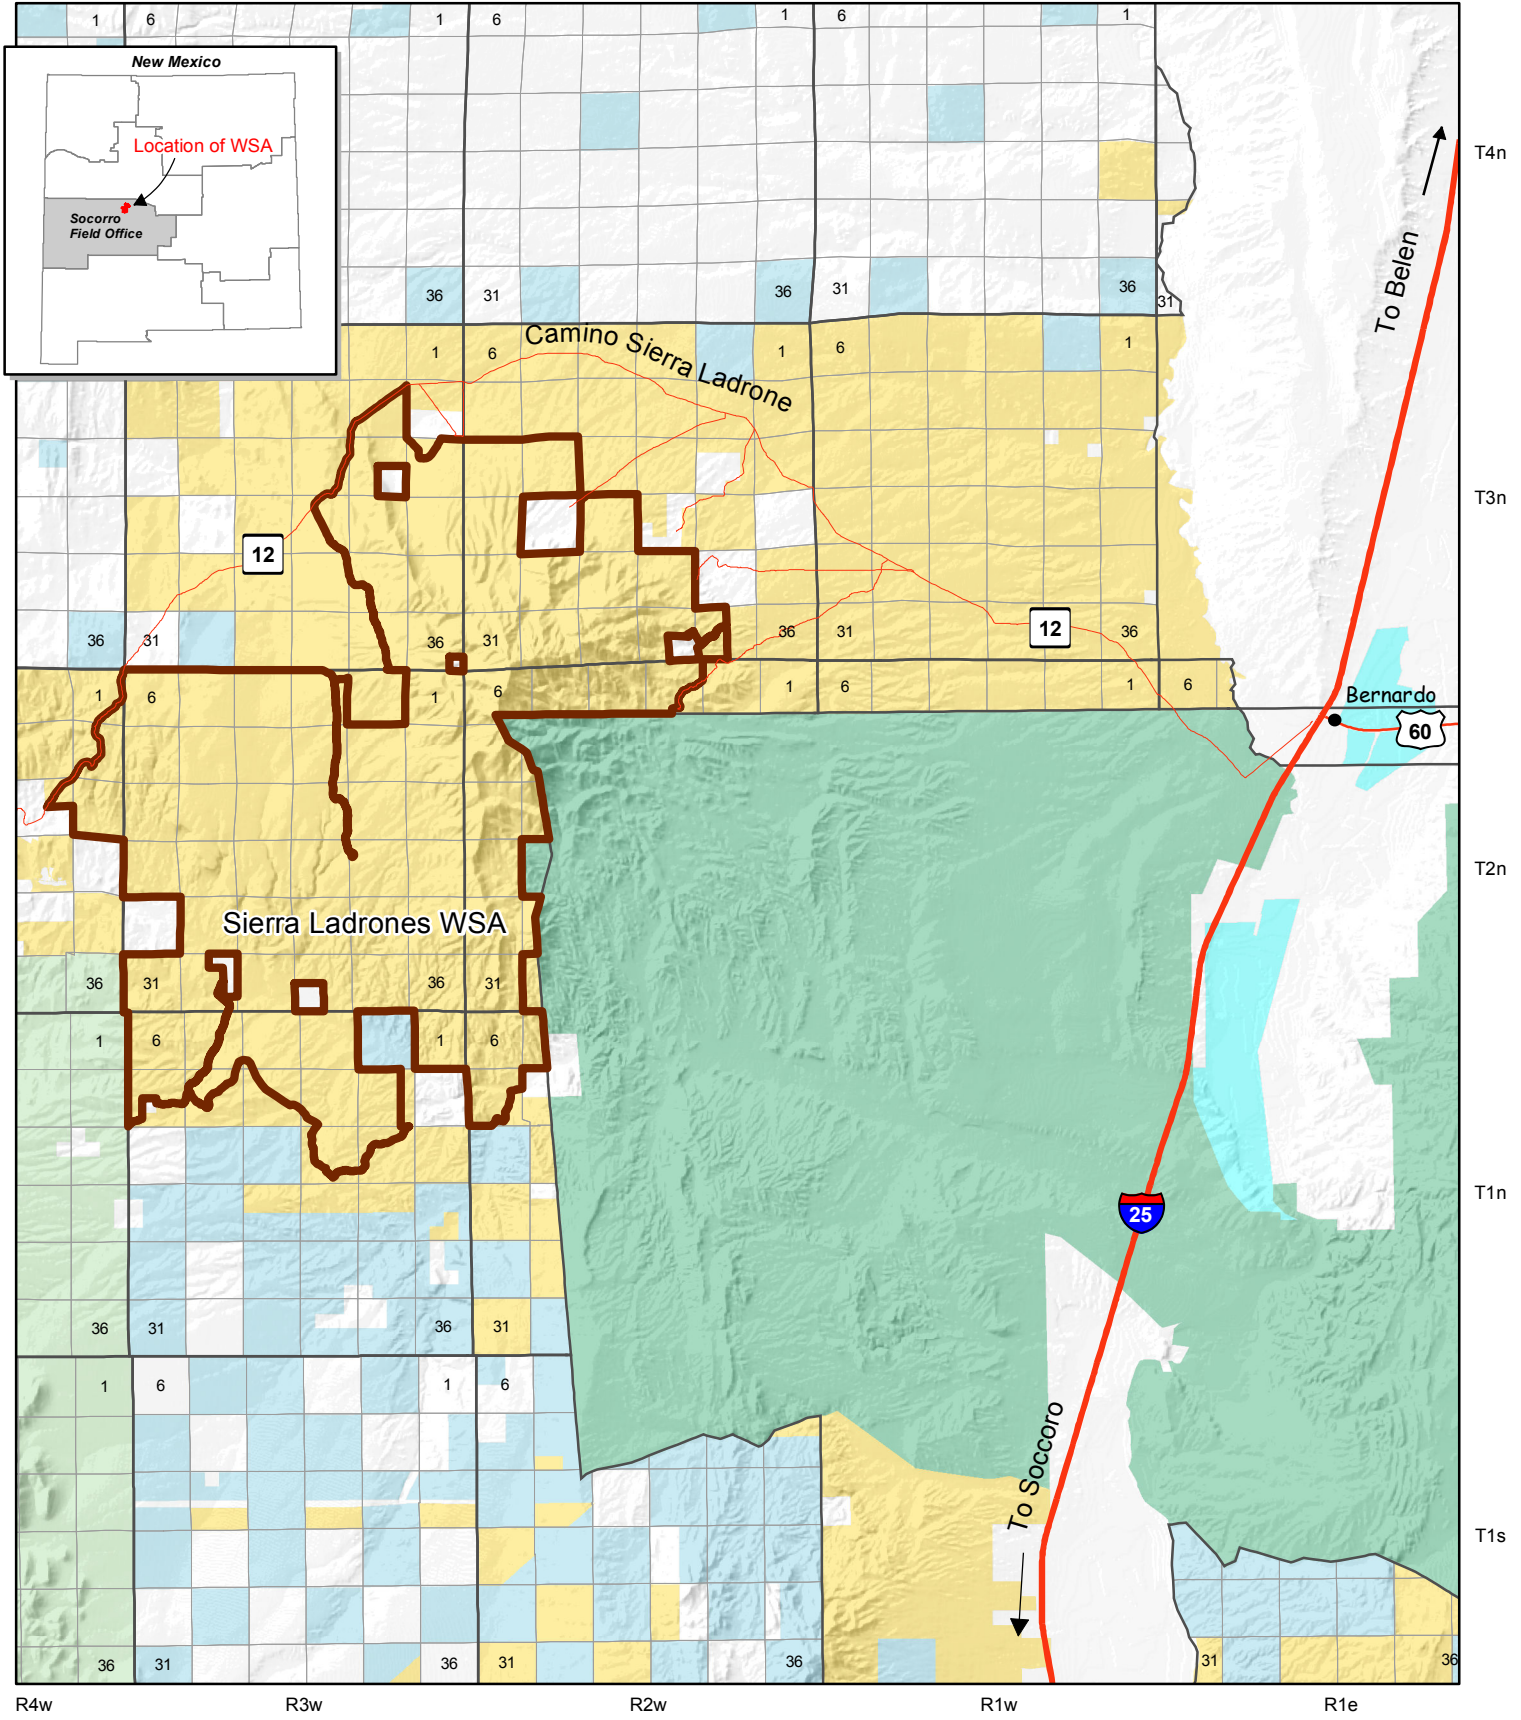

Sierra Ladrones Wilderness Study Area

- Sierra Ladrones WSA
- Bureau of Land Management
- Fish & Wildlife Service
- Forest Service

- Private
- State
- State Game & Fish

- Interstate Highway
- US Highway
- County Road

Produced by the BLM New Mexico State Office Geographic Sciences Team
Santa Fe, New Mexico