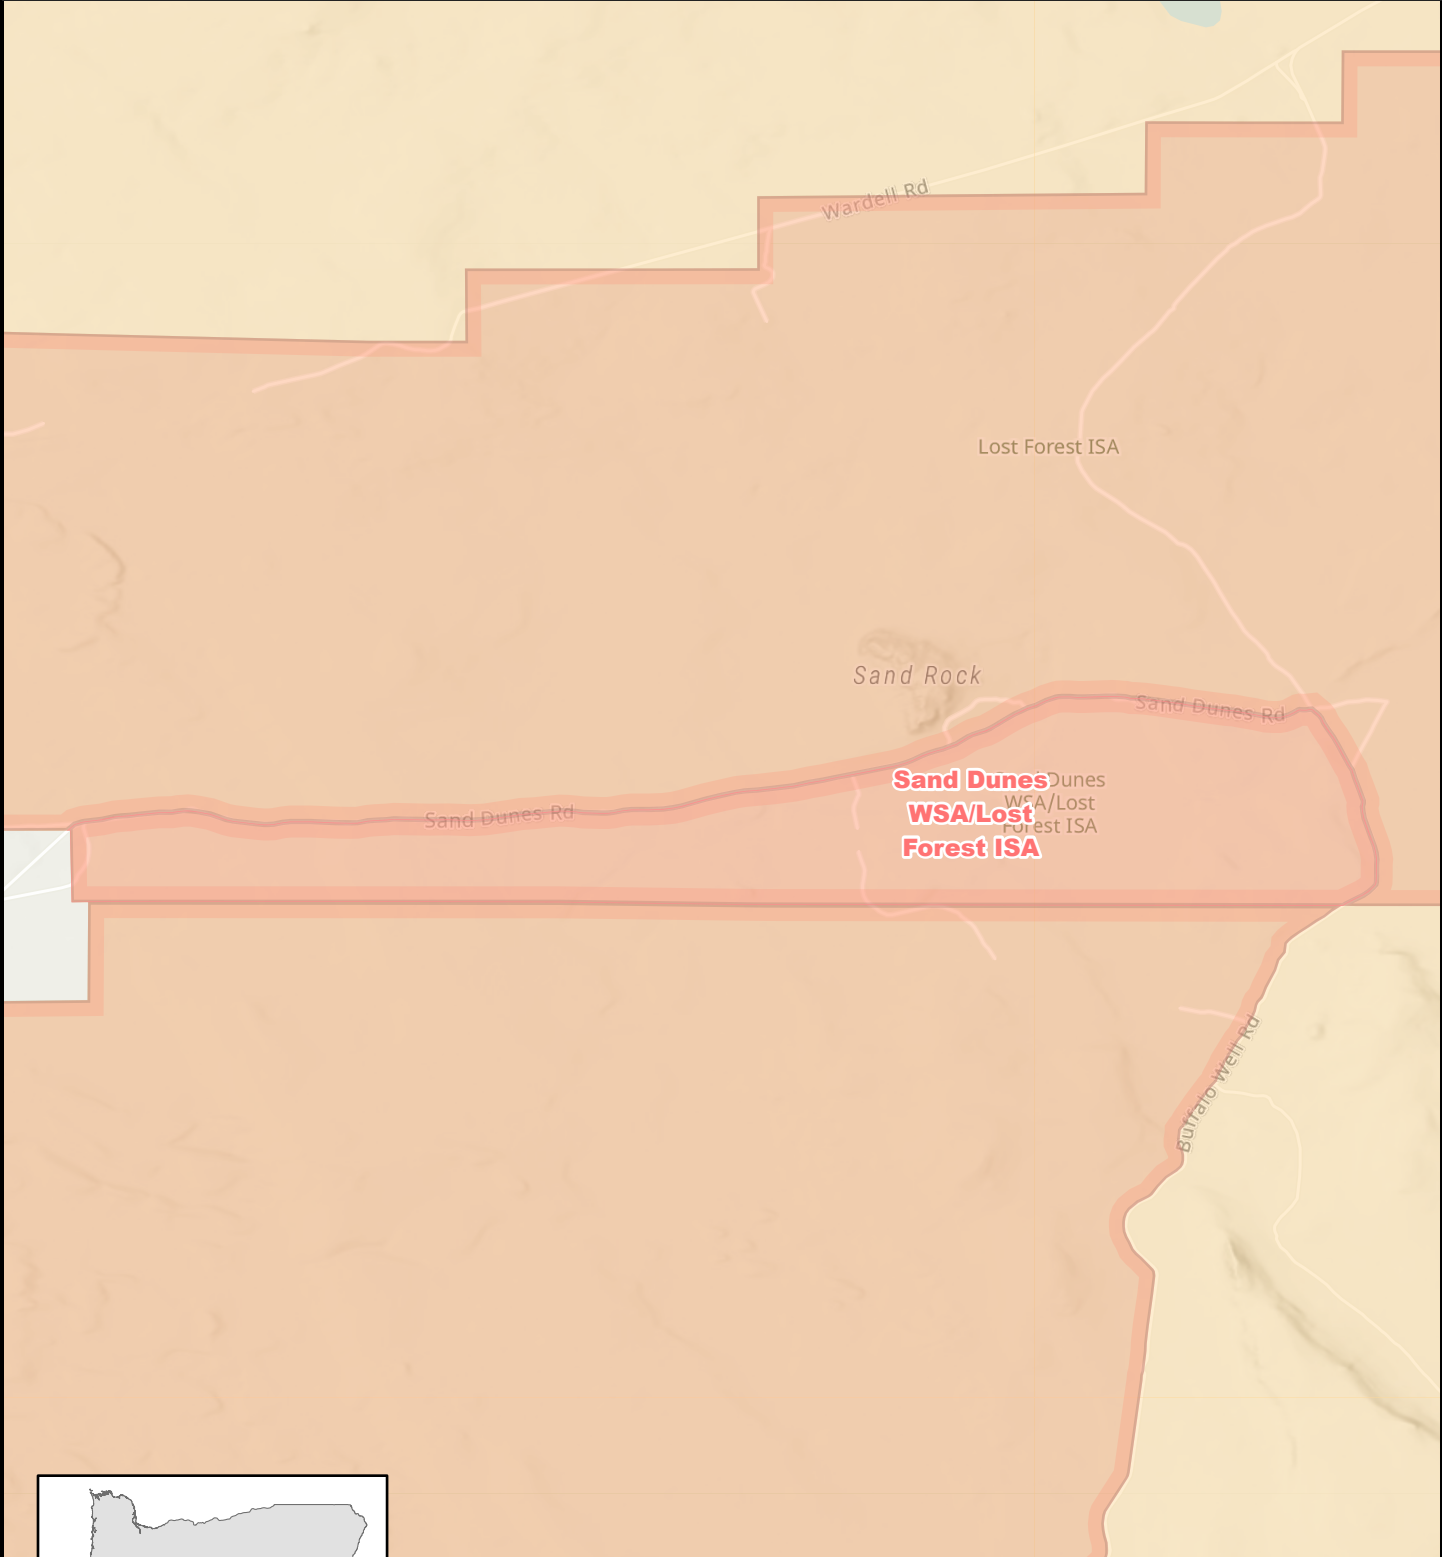

Sand Dunes WSA/Lost Forest ISA

Bureau of Land Management
Oregon/Washington State Office

0 0 0 1 Miles

The logo for the Bureau of Land Management, featuring a stylized landscape with a mountain, a river, and a tree, enclosed in a shield shape. Above the shield, it reads 'U.S. DEPARTMENT OF THE INTERIOR' and 'BUREAU OF LAND MANAGEMENT'.