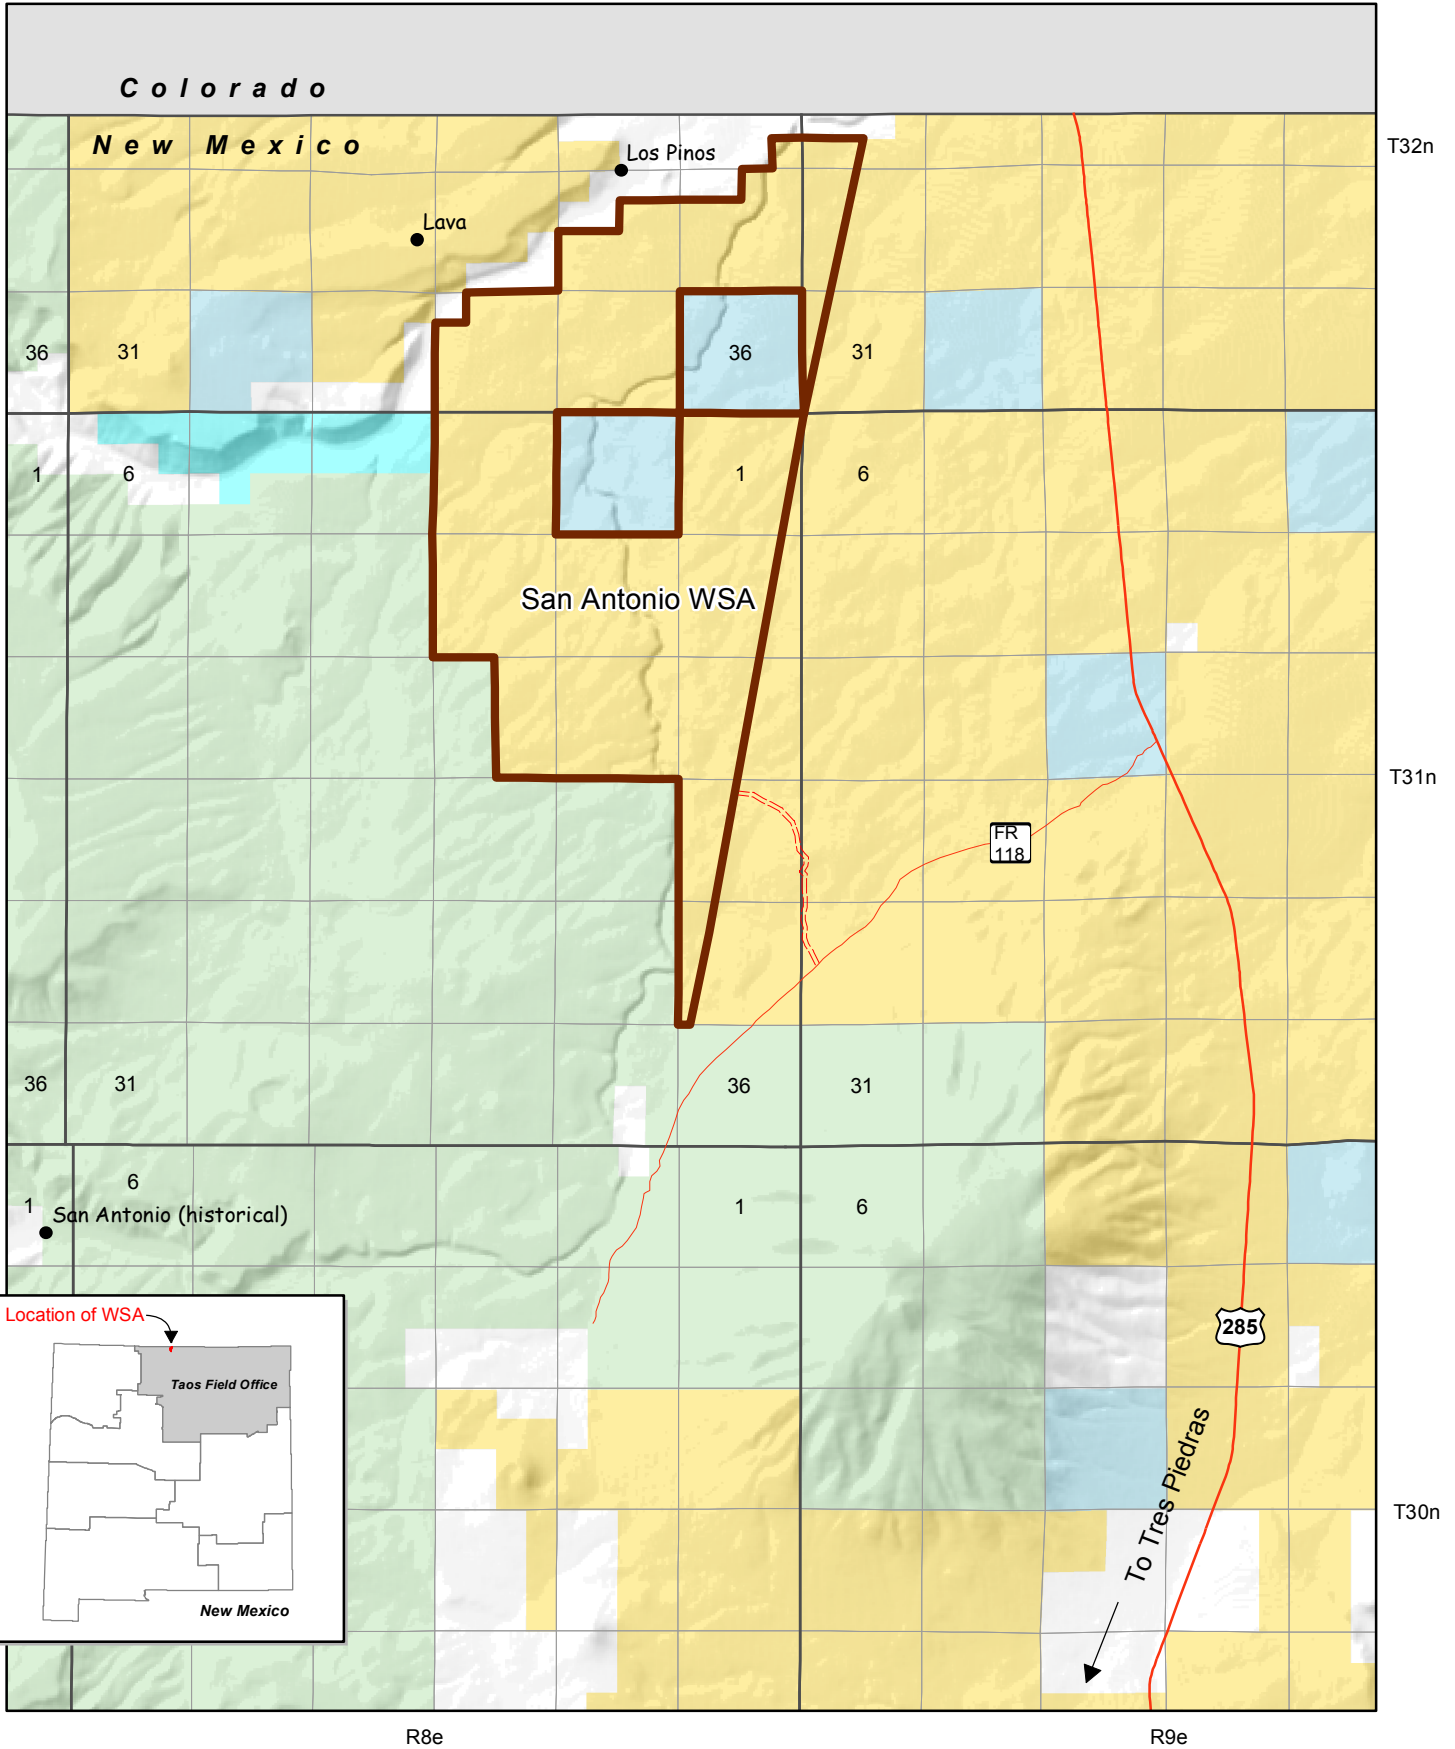

# San Antonio Wilderness Study Area

-  San Antonio WSA
-  Bureau of Land Management
-  Forest Service
-  Private
-  State
-  State Game & Fish
-  US Highway
-  Forest Service Road
-  Unmarked 4x4 Road

No warranty is made by the Bureau of Land Management as to the accuracy, reliability, or completeness of these data for individual use or aggregate use with other data, or for purposes not intended by BLM. Spatial information may not meet National Map Accuracy Standards. This information may be updated without notification.

Produced by the BLM New Mexico State Office Geographic Sciences Team  
Santa Fe, New Mexico