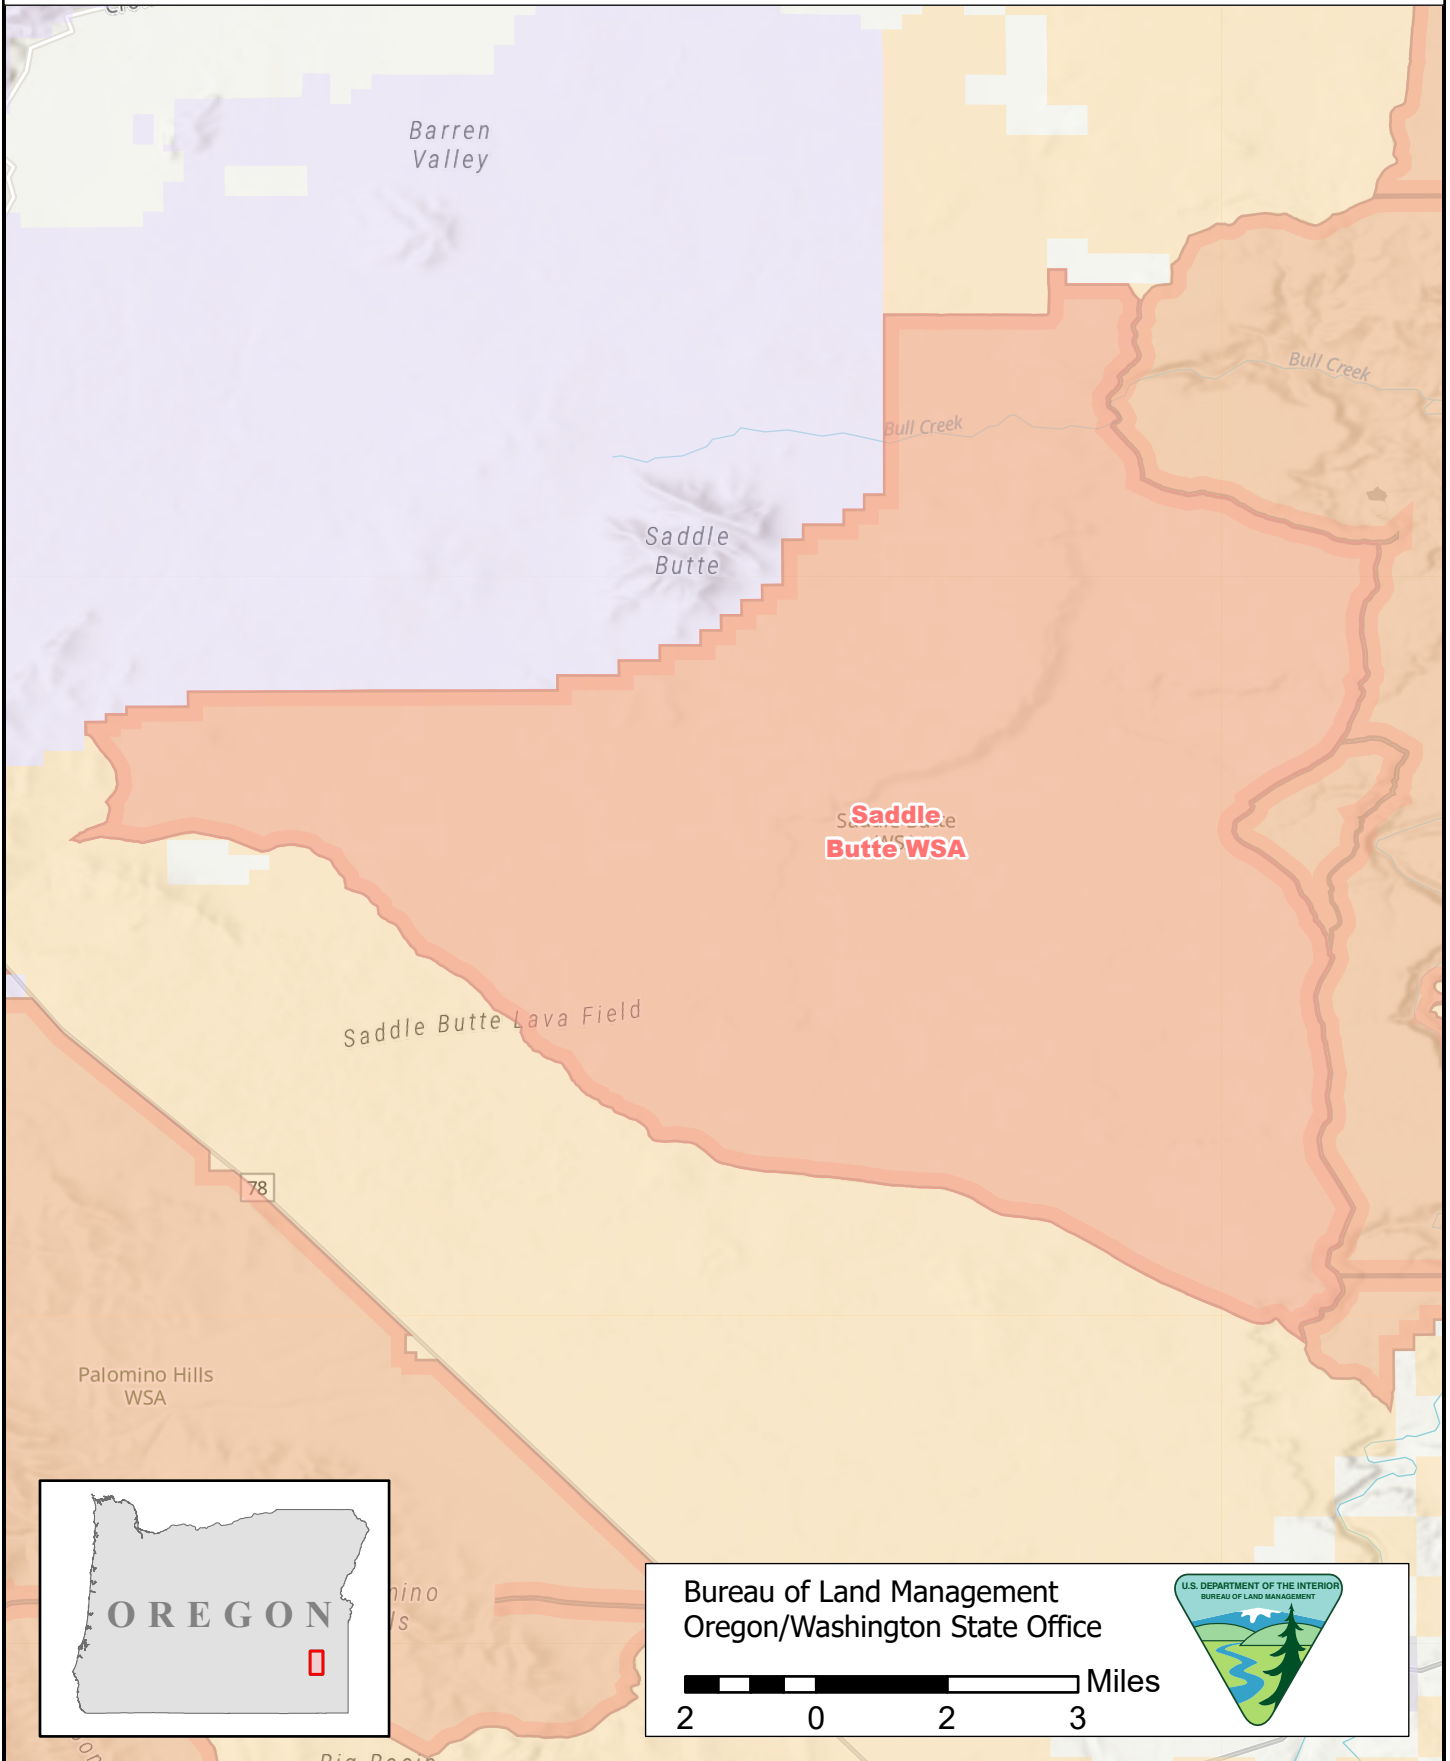

# Saddle Butte WSA

Bureau of Land Management  
Oregon/Washington State Office

2 0 2 3 Miles

U.S. DEPARTMENT OF THE INTERIOR  
BUREAU OF LAND MANAGEMENT