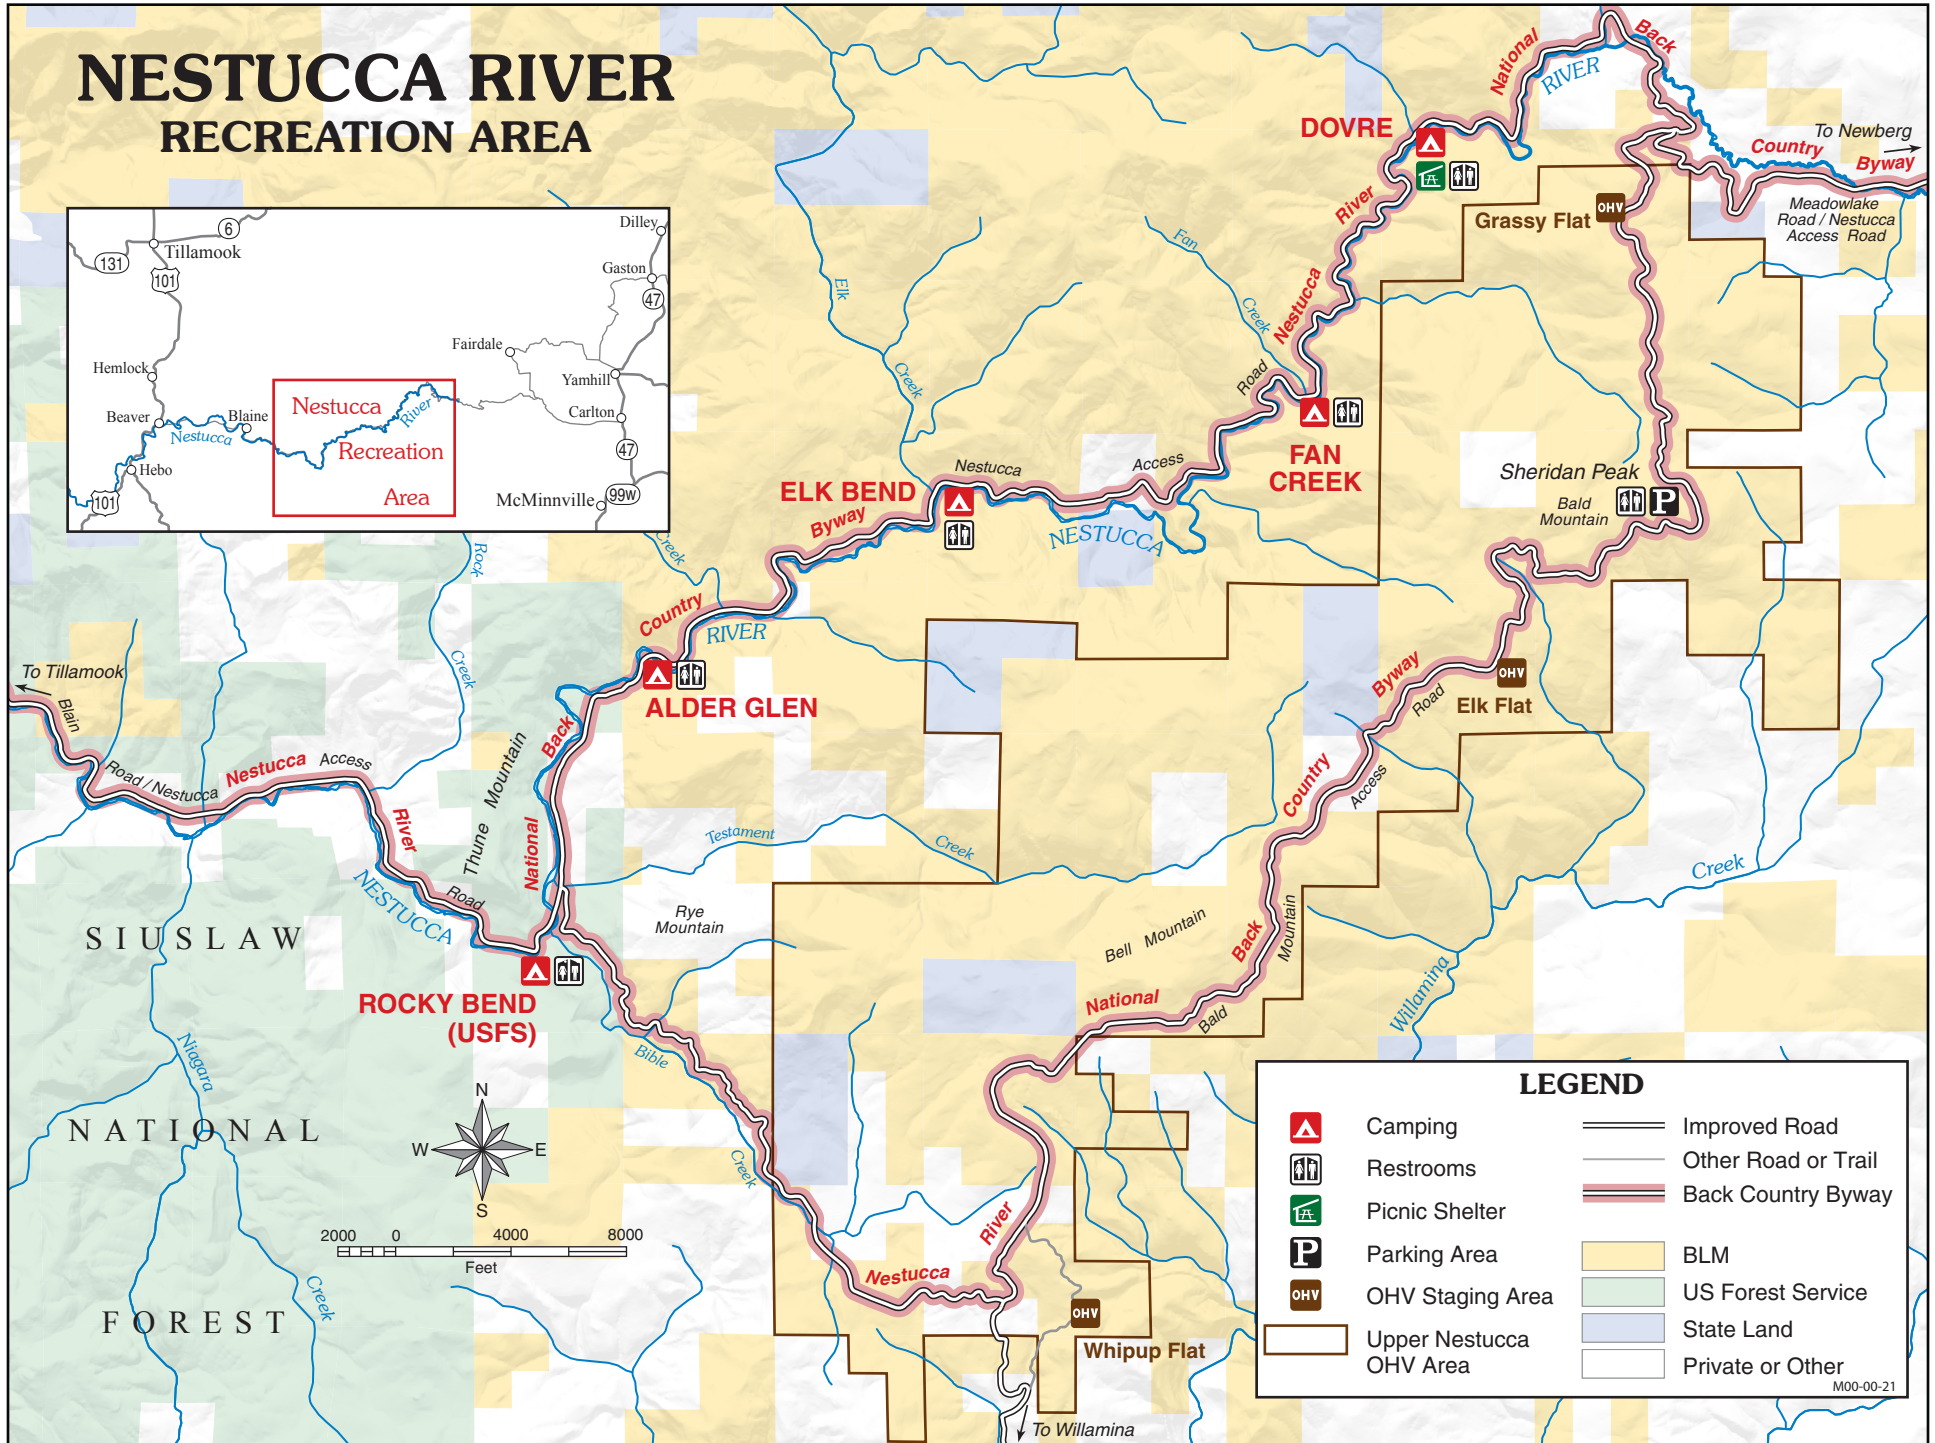

# NESTUCCA RIVER RECREATION AREA

**LEGEND**

	Camping		Improved Road
	Restrooms		Other Road or Trail
	Picnic Shelter		Back Country Byway
	Parking Area		BLM
	OHV Staging Area		US Forest Service
	Upper Nestucca OHV Area		State Land
			Private or Other