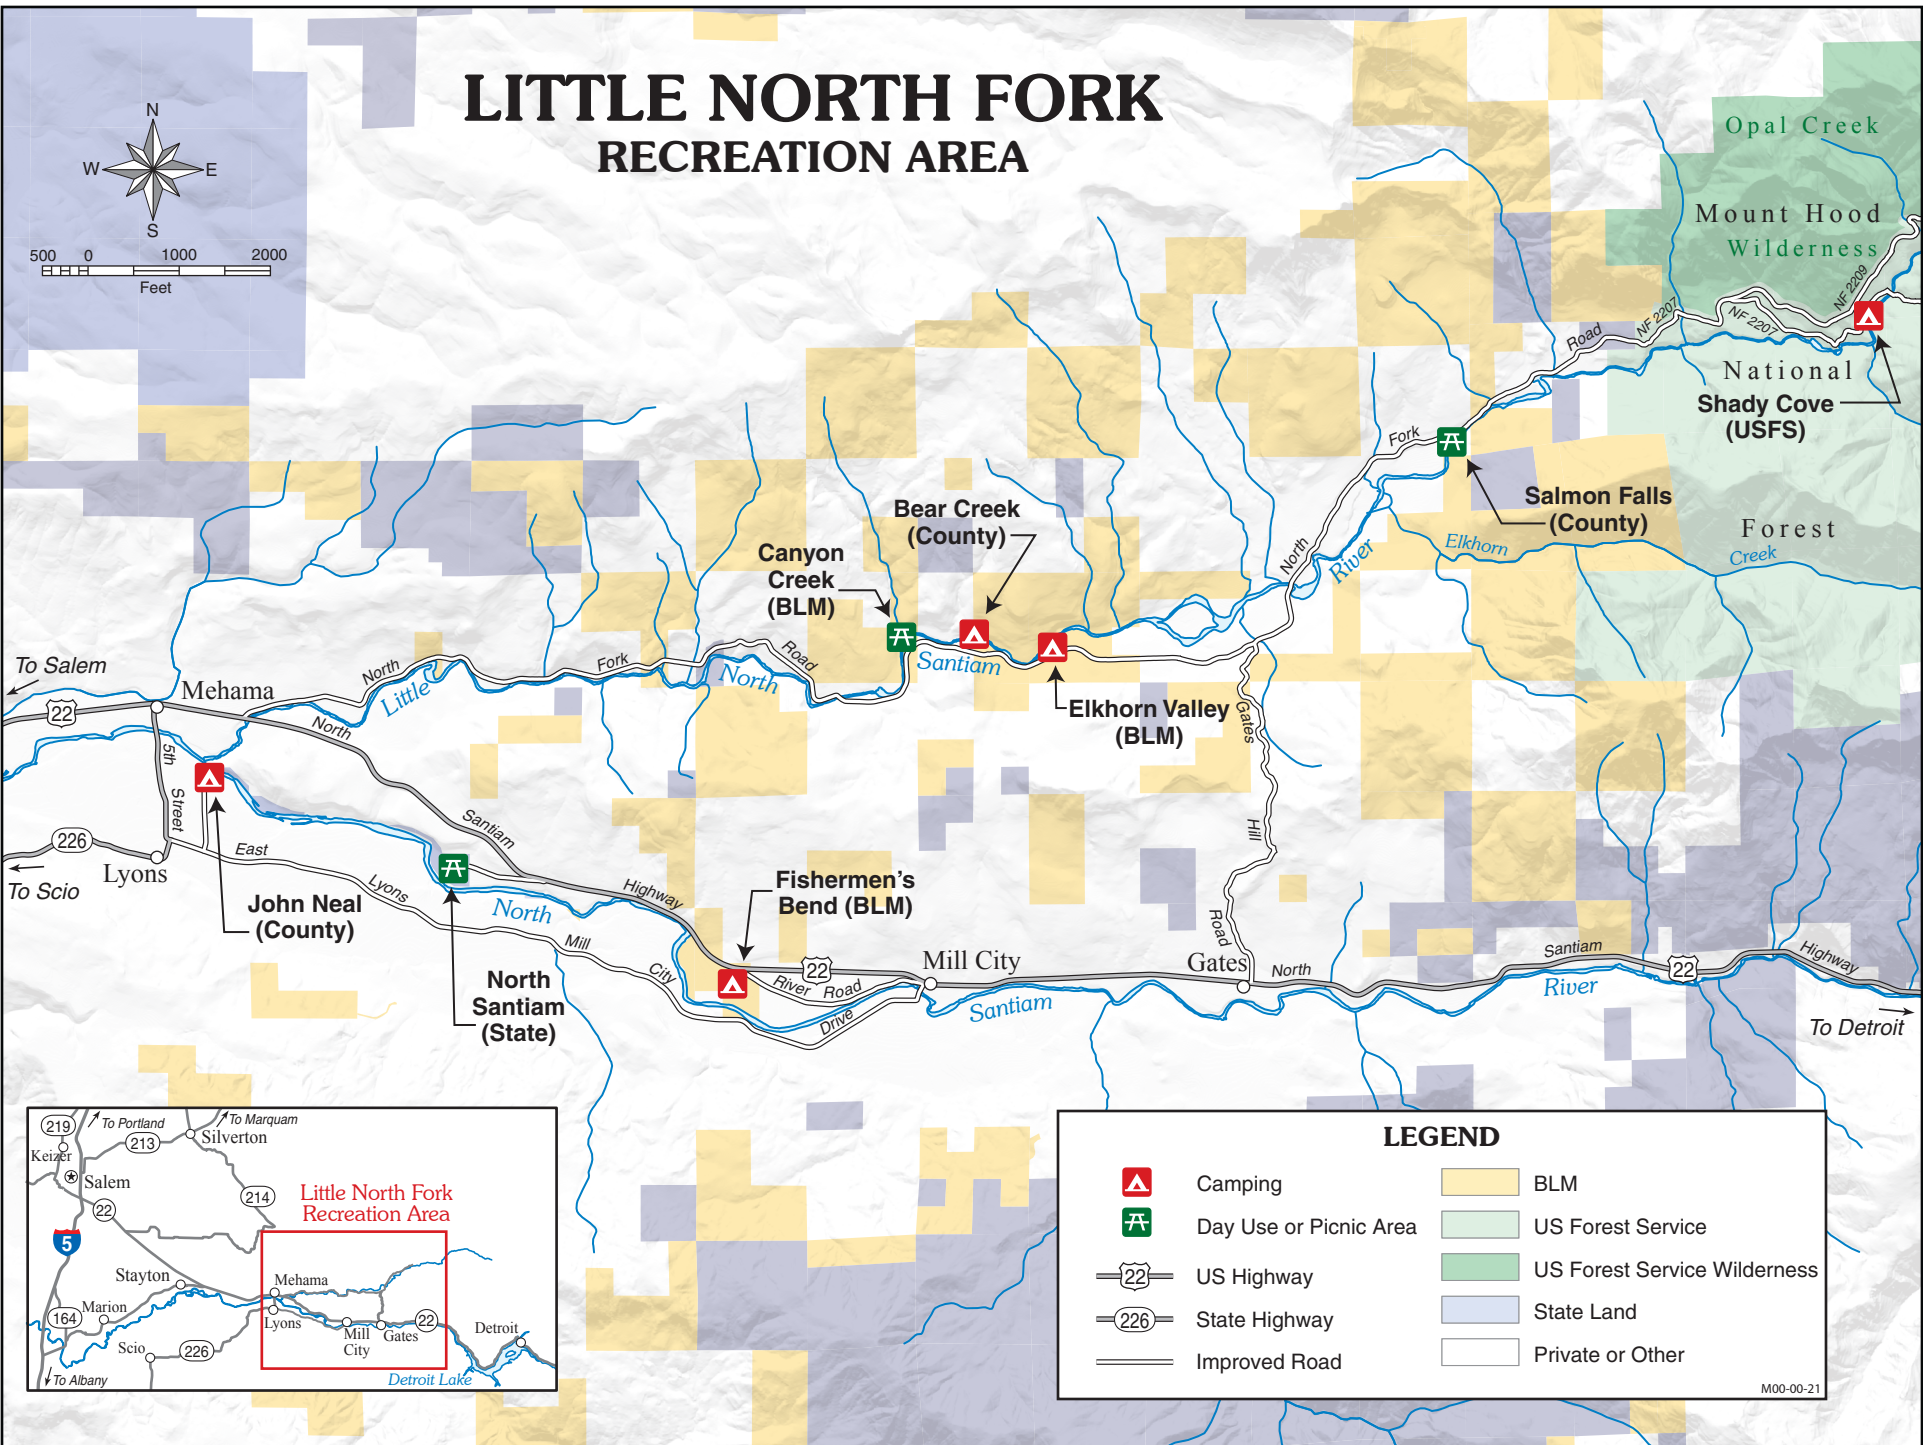

LITTLE NORTH FORK RECREATION AREA

LEGEND

	Camping		BLM
	Day Use or Picnic Area		US Forest Service
	US Highway		US Forest Service Wilderness
	State Highway		State Land
	Improved Road		Private or Other