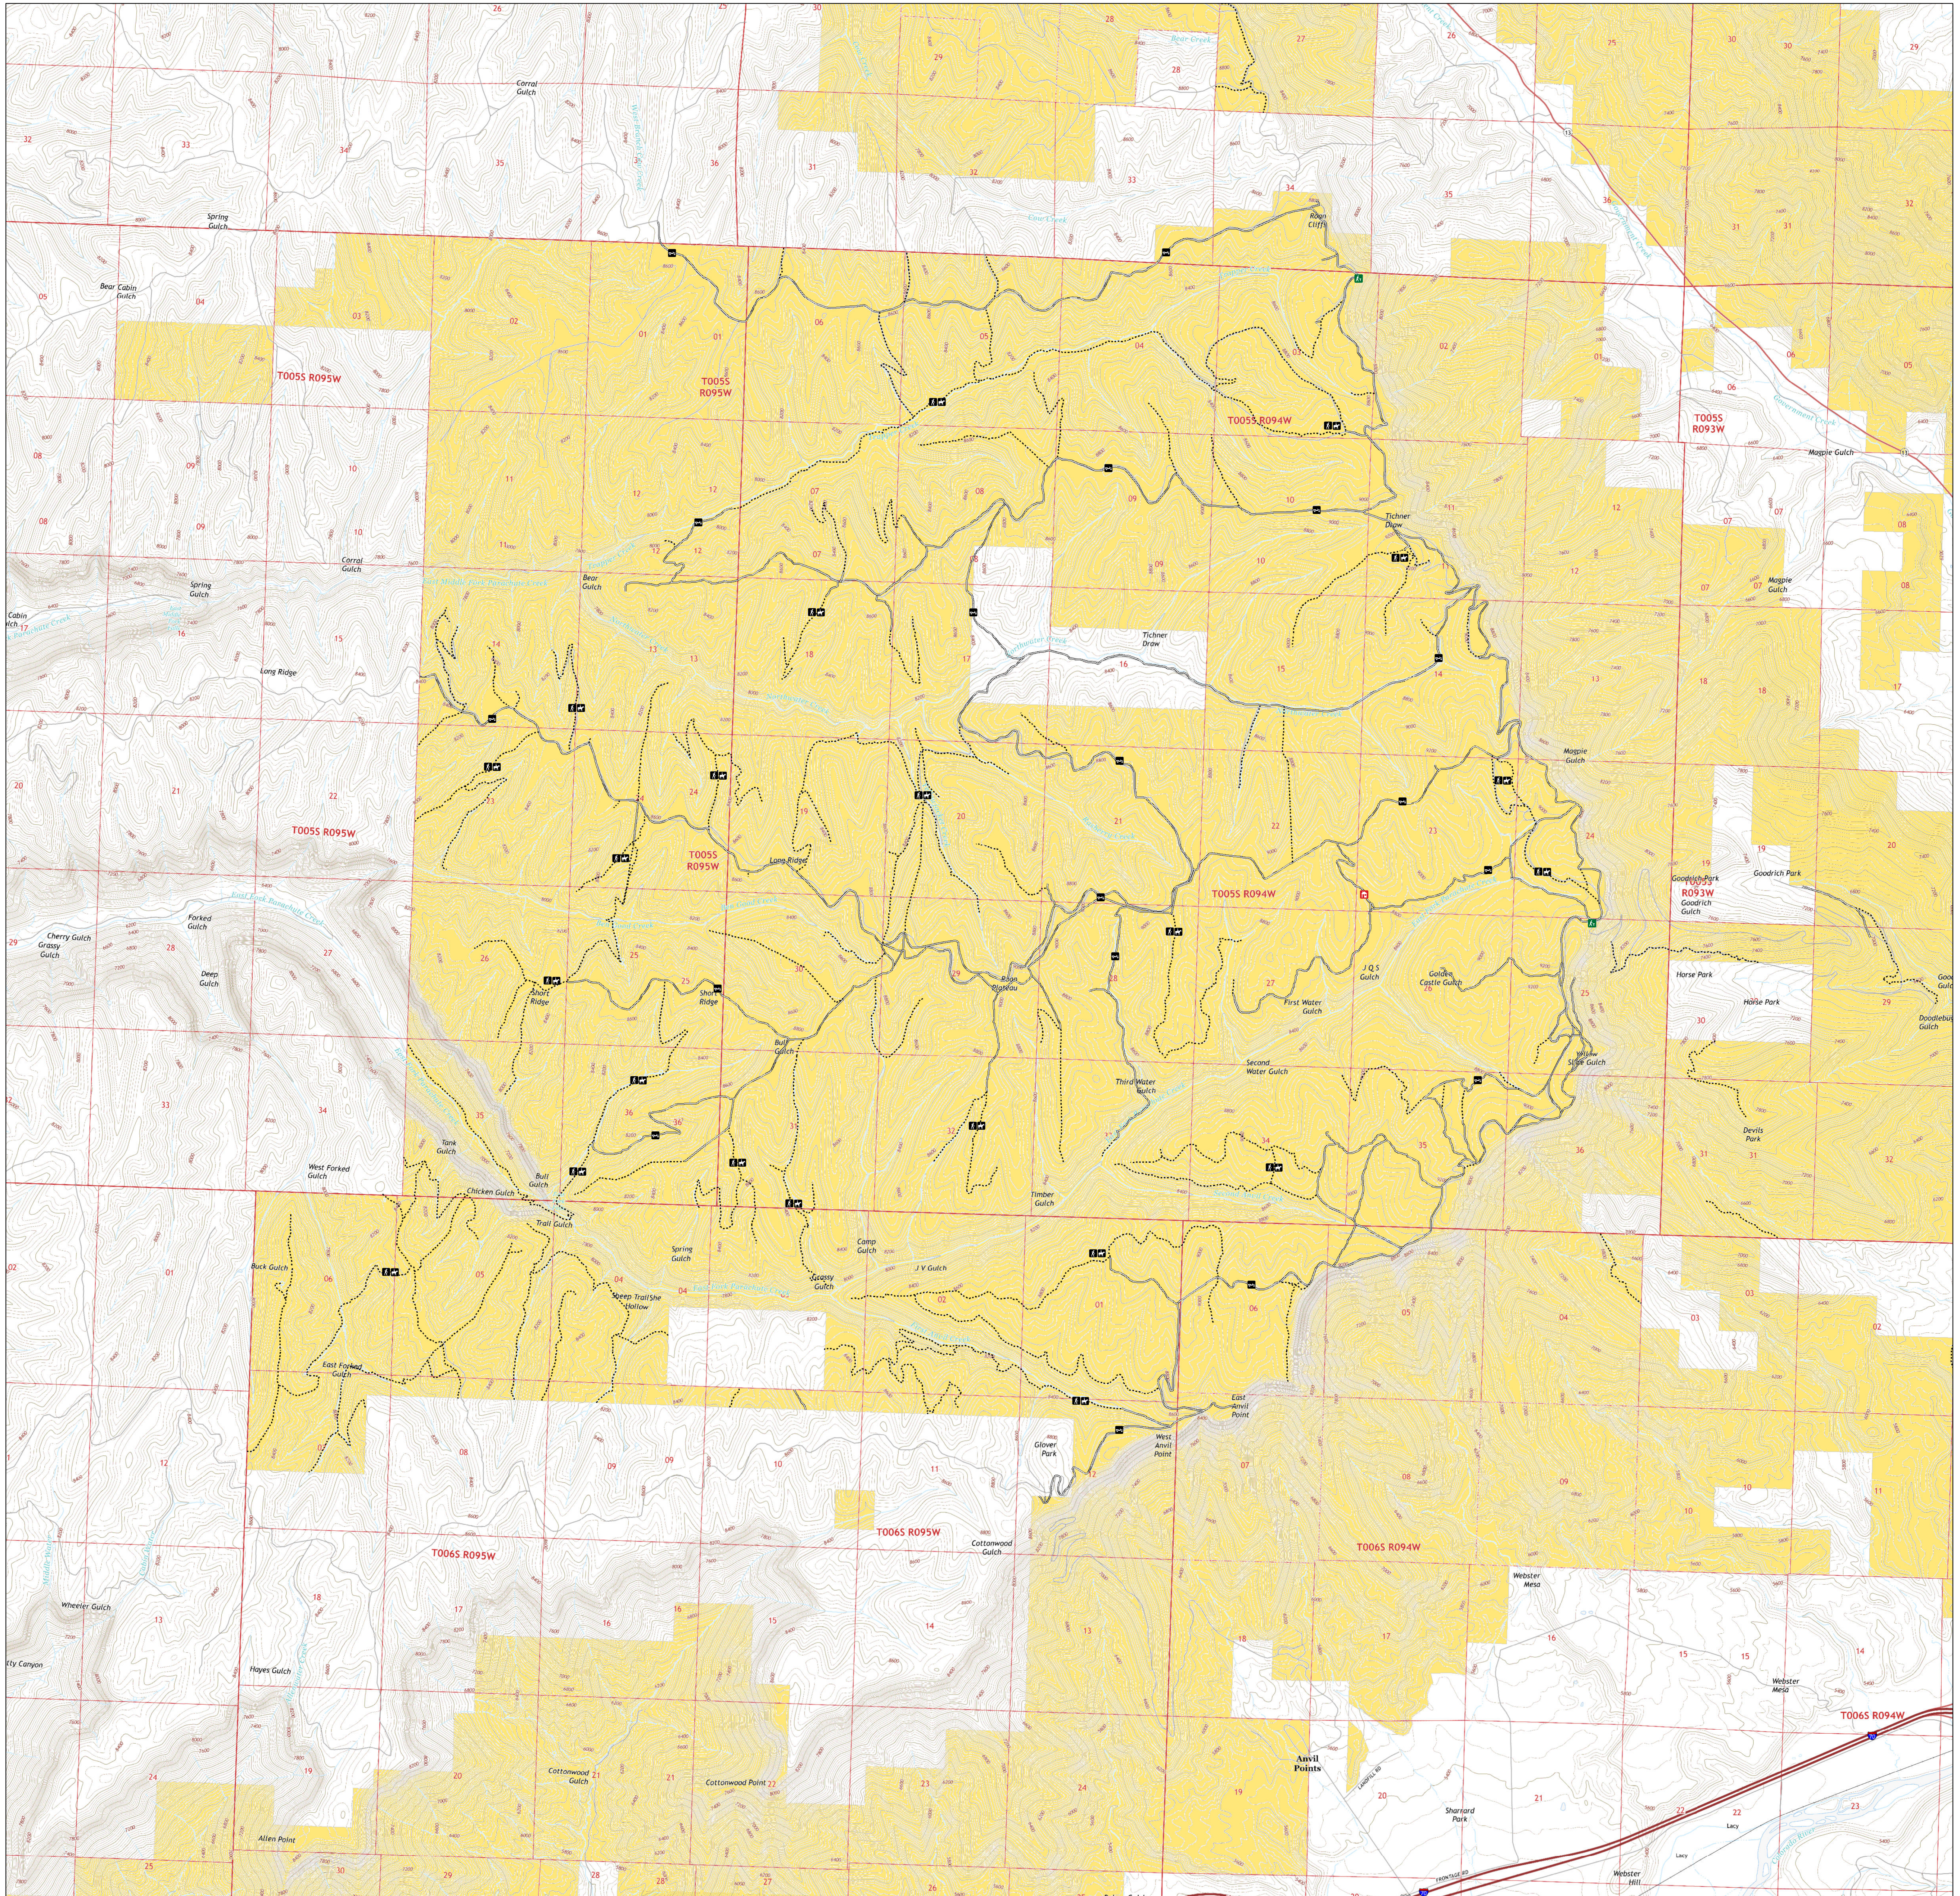

# U.S. DEPARTMENT OF THE INTERIOR BUREAU OF LAND MANAGEMENT

# COLORADO

## Roan Plateau- Colorado River Valley Field Office

No warranty is made by the Bureau of Land Management as to the accuracy, reliability, or completeness of these data for individual use or aggregate use with other data, or for the purposes not intended by the BLM. Spatial information may not meet National Map Accuracy Standards. This information may be updated without notification.

### BLM Routes

- ..... Open to Hikers and Equestrians
- Open to all Modes of Transportation