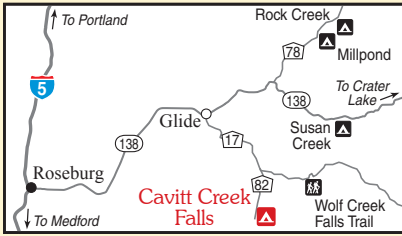

# CAVITT CREEK FALLS RECREATION SITE

## LEGEND

-  Fee Station
-  Information Kiosk
-  Campsite
-  Camp Host Site
-  Picnic Area
-  Parking Area
-  Restroom
-  Swimming Area
-  Water Spigot
-  Firewood
-  Path or Trail
-  Stairs
-  Day Use Area
-  BLM