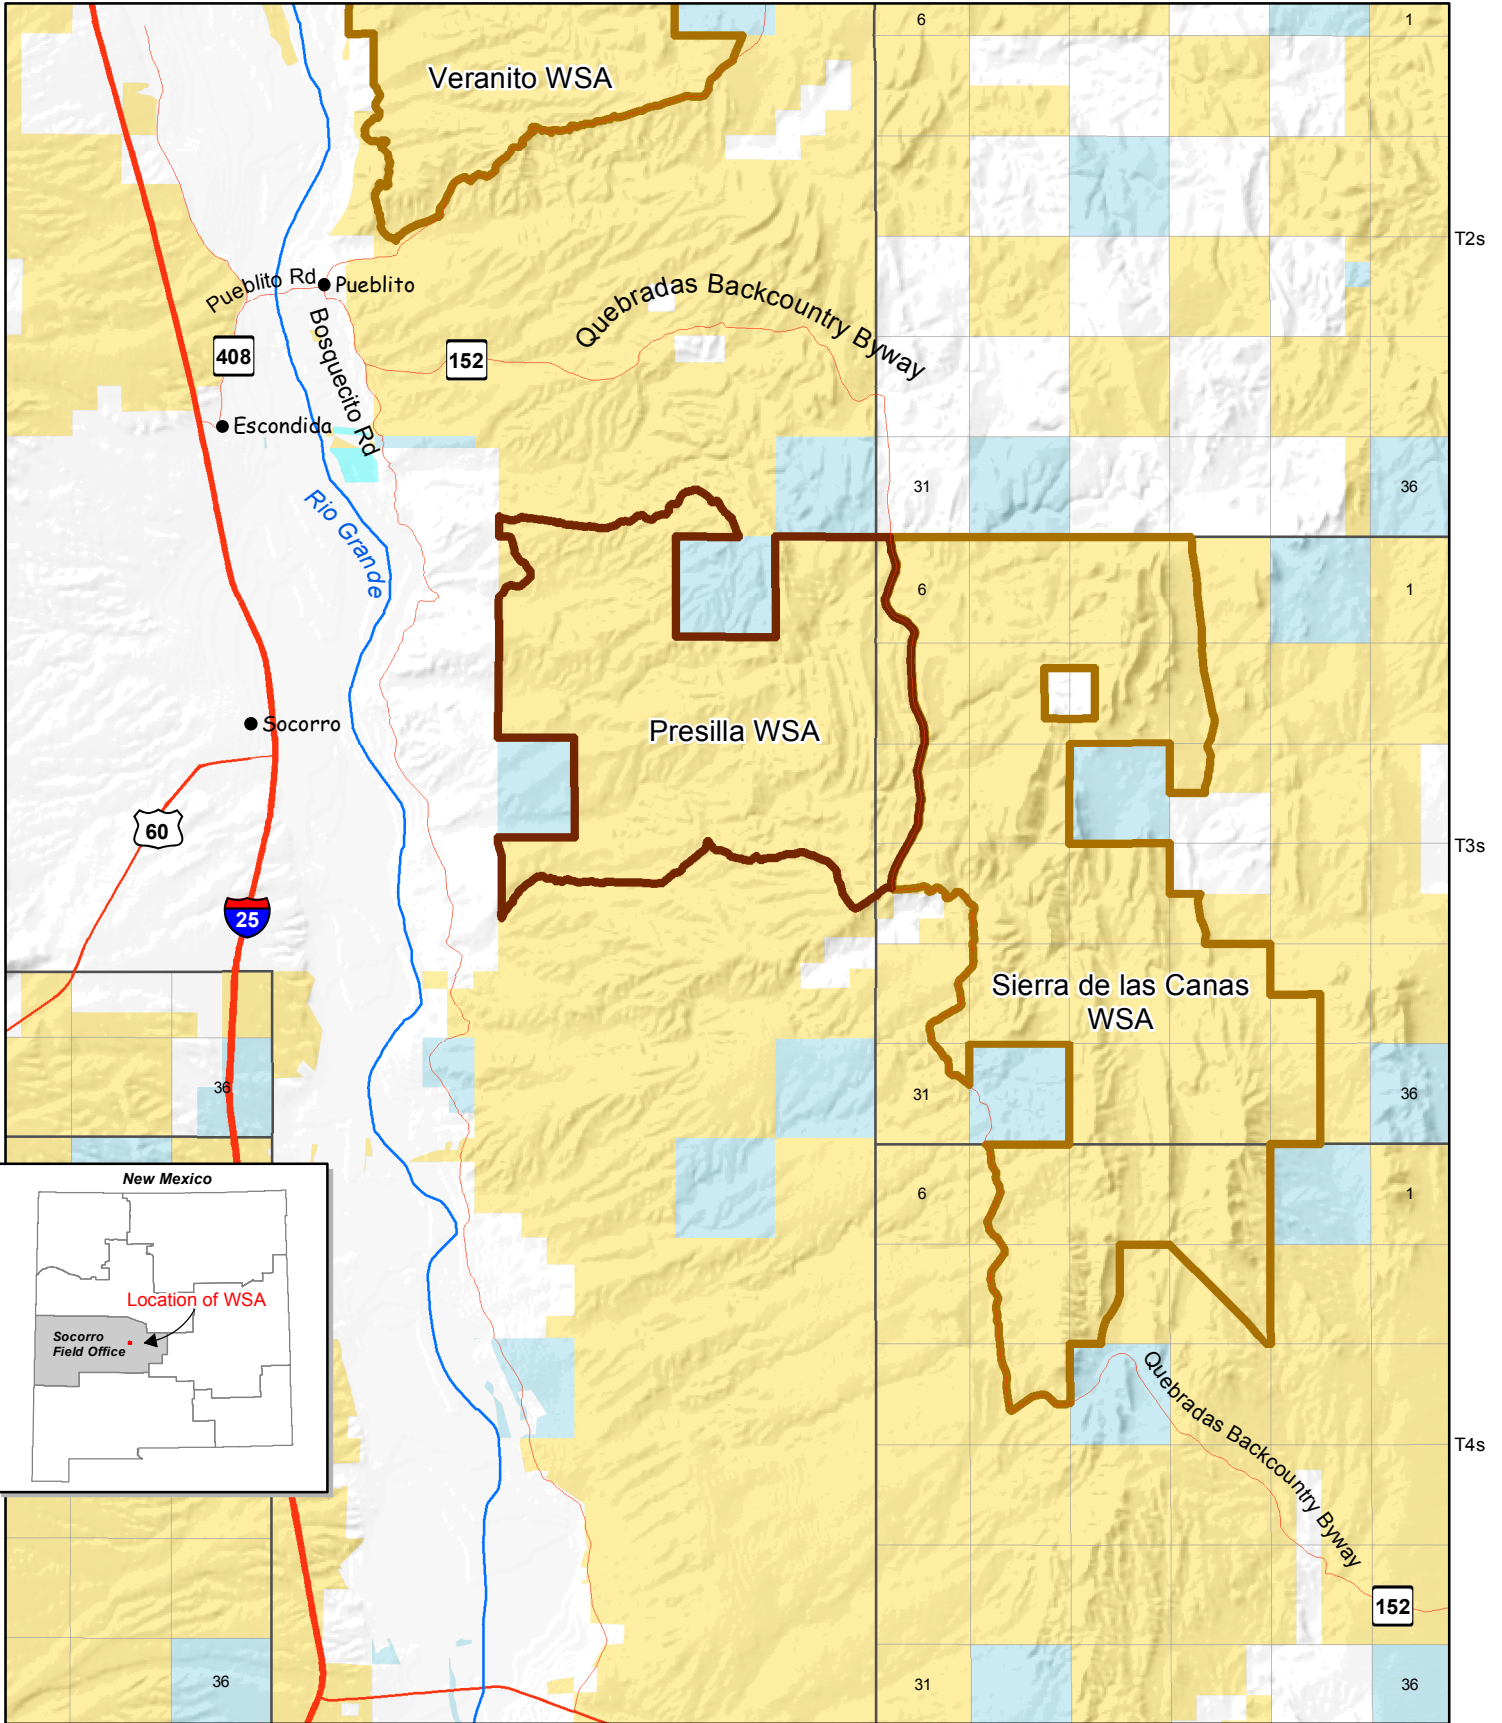

Presilla Wilderness Study Area

- Presilla WSA
- Bureau of Land Management
- Interstate Highway
- Other WSA
- Private
- US Highway
- State
- County Road
- State Game & Fish

Produced by the BLM New Mexico State Office Geographic Sciences Team
Santa Fe, New Mexico