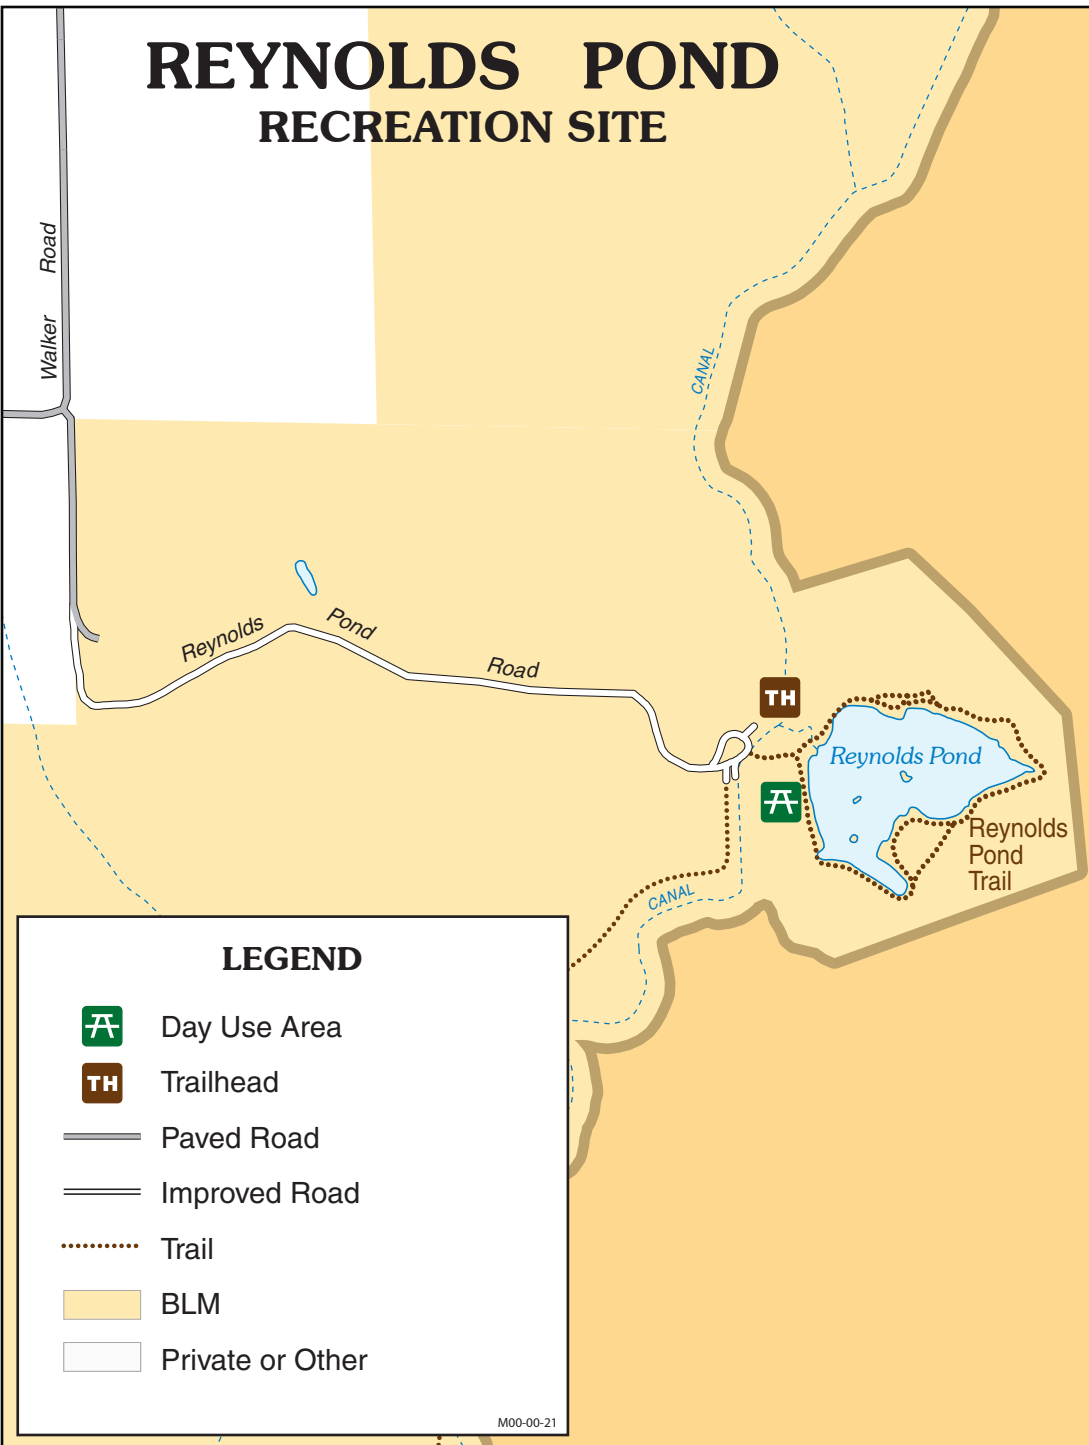

REYNOLDS POND RECREATION SITE

Oregon

Badlands

Wilderness

LEGEND

- Day Use Area
- Trailhead
- Paved Road
- Improved Road
- Trail
- BLM
- Private or Other

M00-00-21