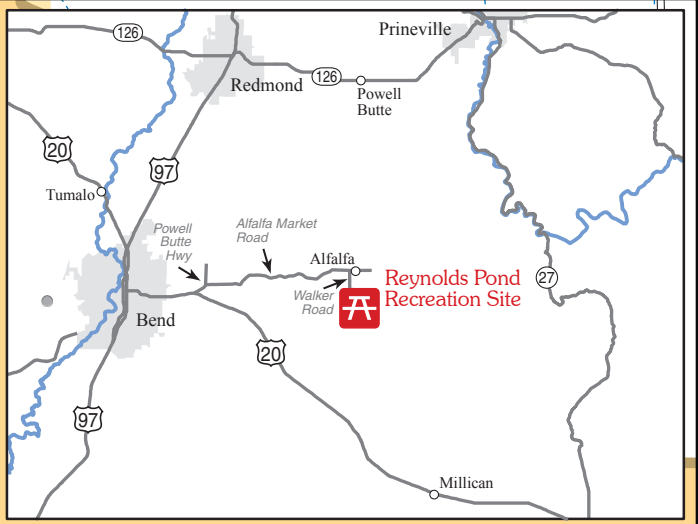

REYNOLDS POND RECREATION SITE

Oregon

Badlands

Wilderness

LEGEND

- Day Use Area
- Trailhead
- Paved Road
- Improved Road
- Trail
- BLM
- Private or Other

M00-00-21