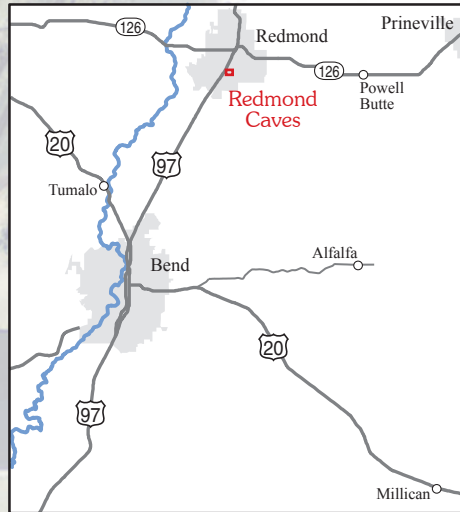

REDMOND CAVES

LEGEND

- Underground Trail
- Fence
- Gate
- Cave

M00-00-21

13th Street

*Please note
The underground extent of caves shown by dashed line is based on tape, compass and clinometer survey done by local cavers and BLM in 1997

BLM Boundary
Private Land

Airport Way