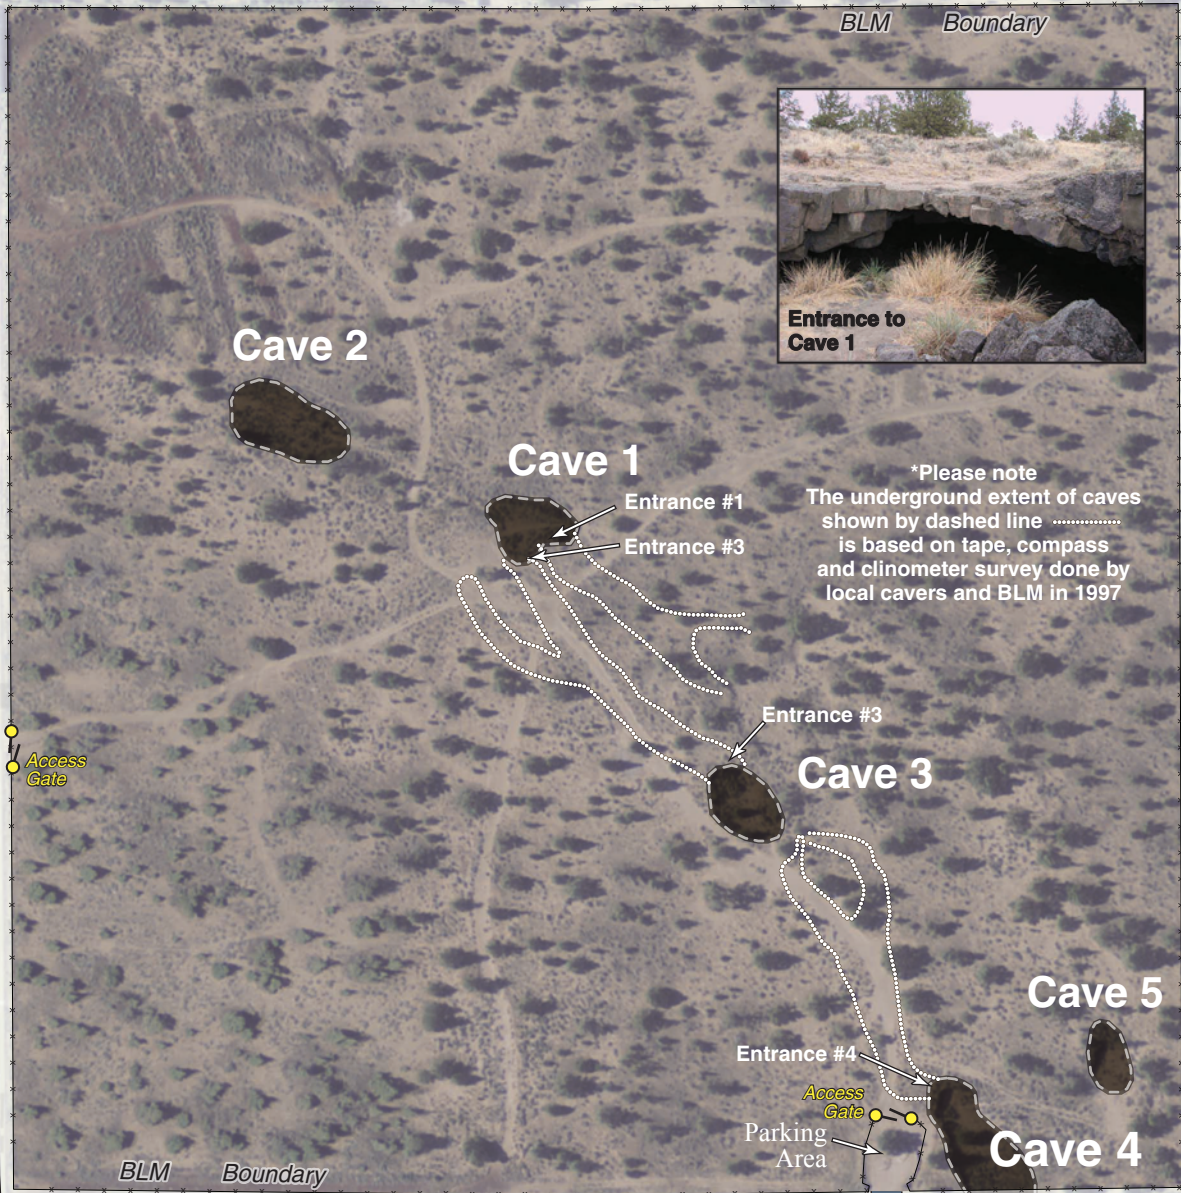

REDMOND CAVES

LEGEND

- Underground Trail
- Fence
- Gate
- Cave

M00-00-21

13th Street

*Please note
The underground extent of caves shown by dashed line is based on tape, compass and clinometer survey done by local cavers and BLM in 1997

BLM Boundary
Private Land

Airport Way