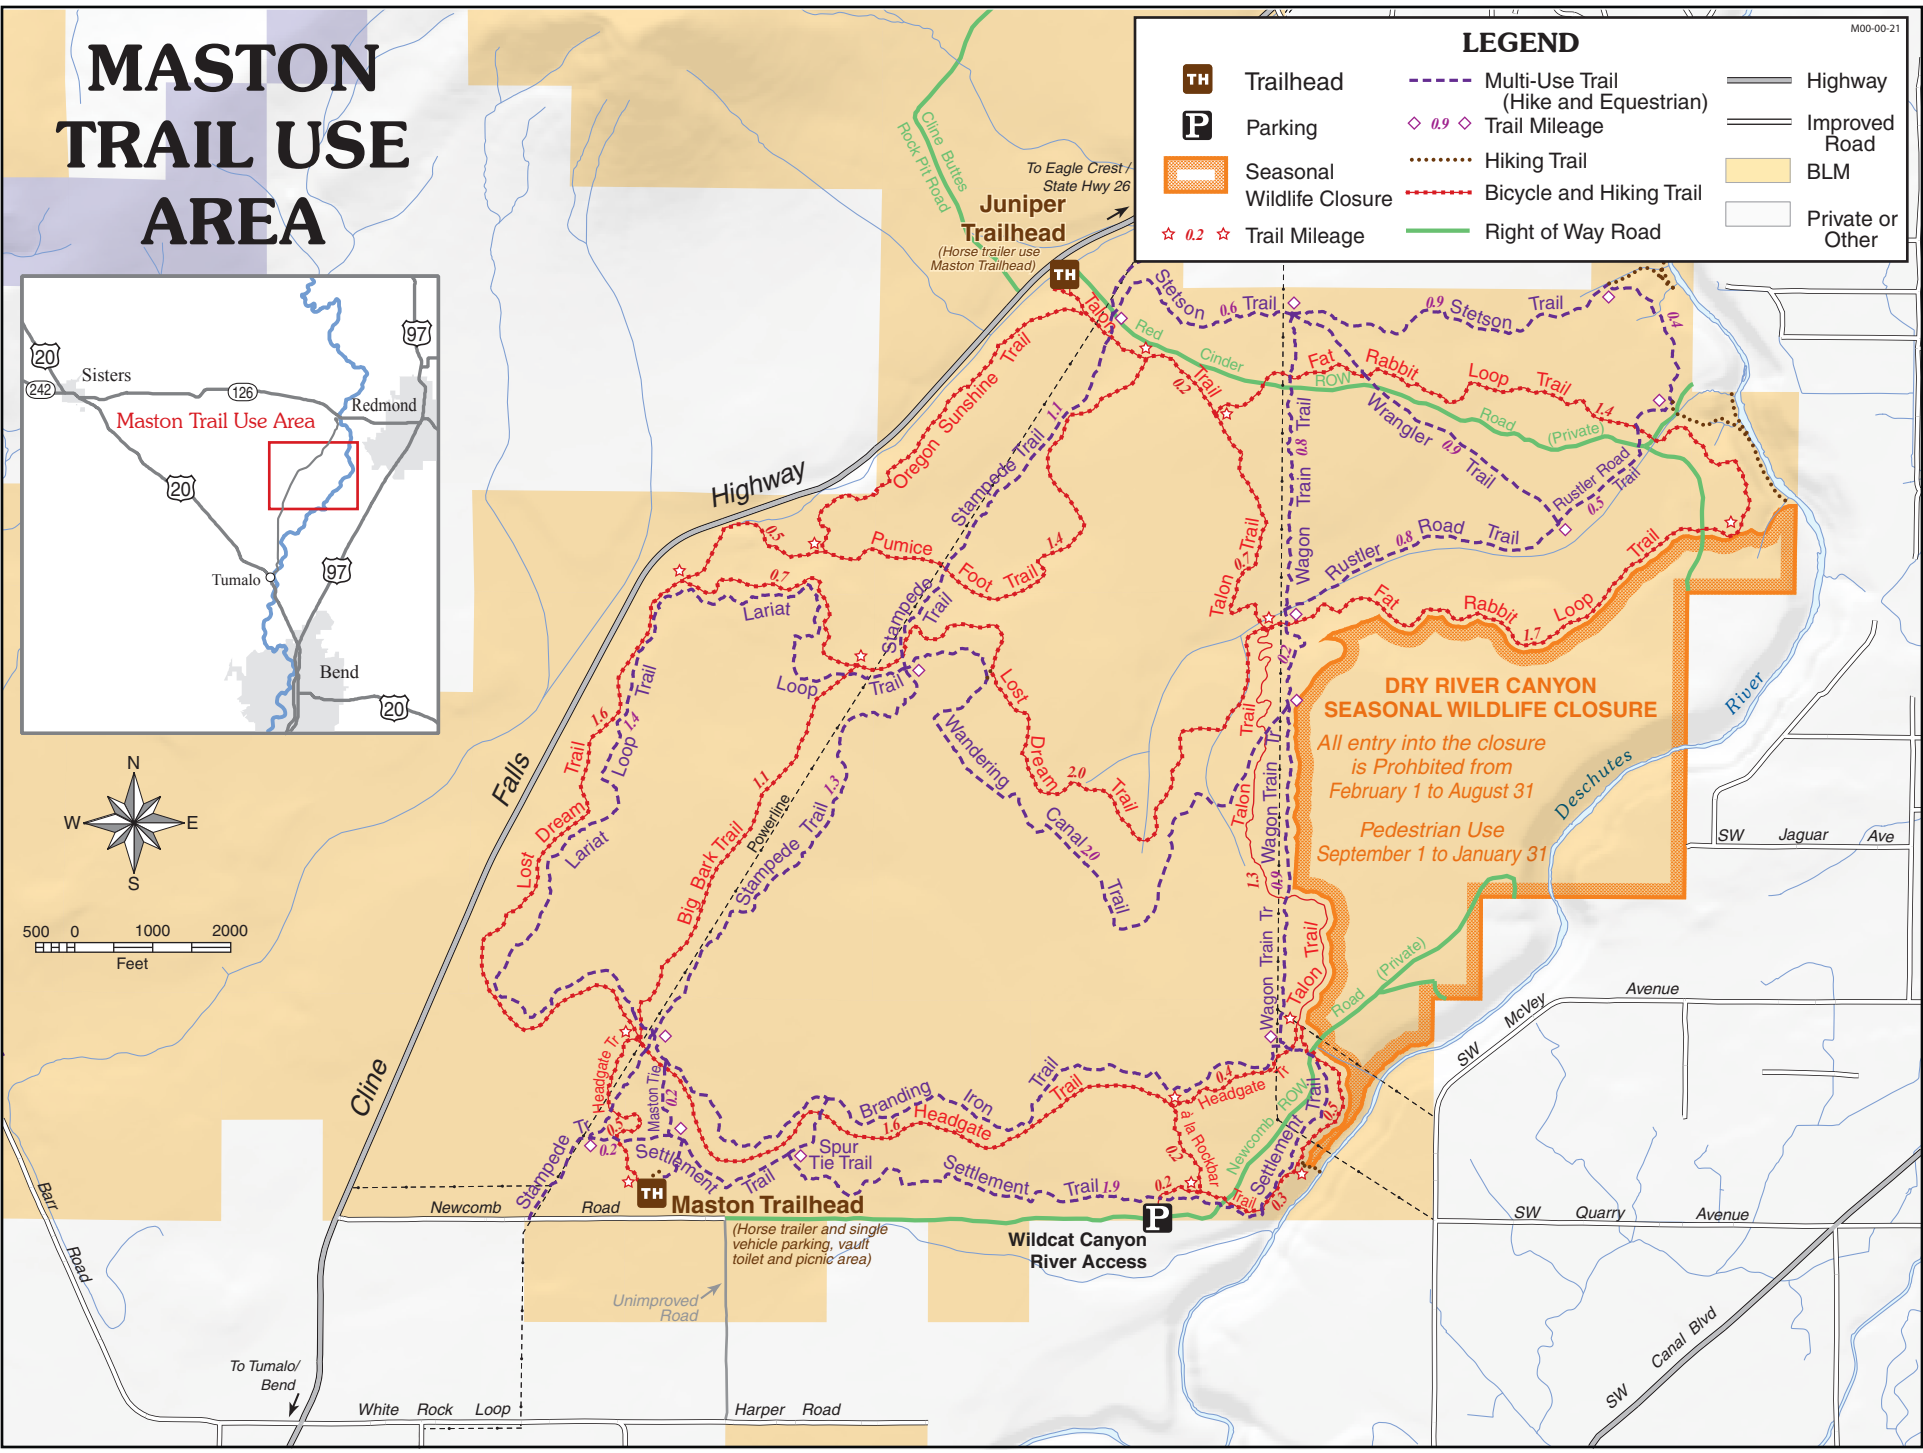

MASTON TRAIL USE AREA

M00-00-21

LEGEND

	Trailhead		Multi-Use Trail (Hike and Equestrian)		Highway
	Parking		Trail Mileage		Improved Road
	Seasonal Wildlife Closure		Hiking Trail		BLM
	Trail Mileage		Bicycle and Hiking Trail		Private or Other
			Right of Way Road		

DRY RIVER CANYON SEASONAL WILDLIFE CLOSURE
 All entry into the closure is Prohibited from February 1 to August 31
 Pedestrian Use September 1 to January 31

(Horse trailer and single vehicle parking, vault toilet and picnic area)