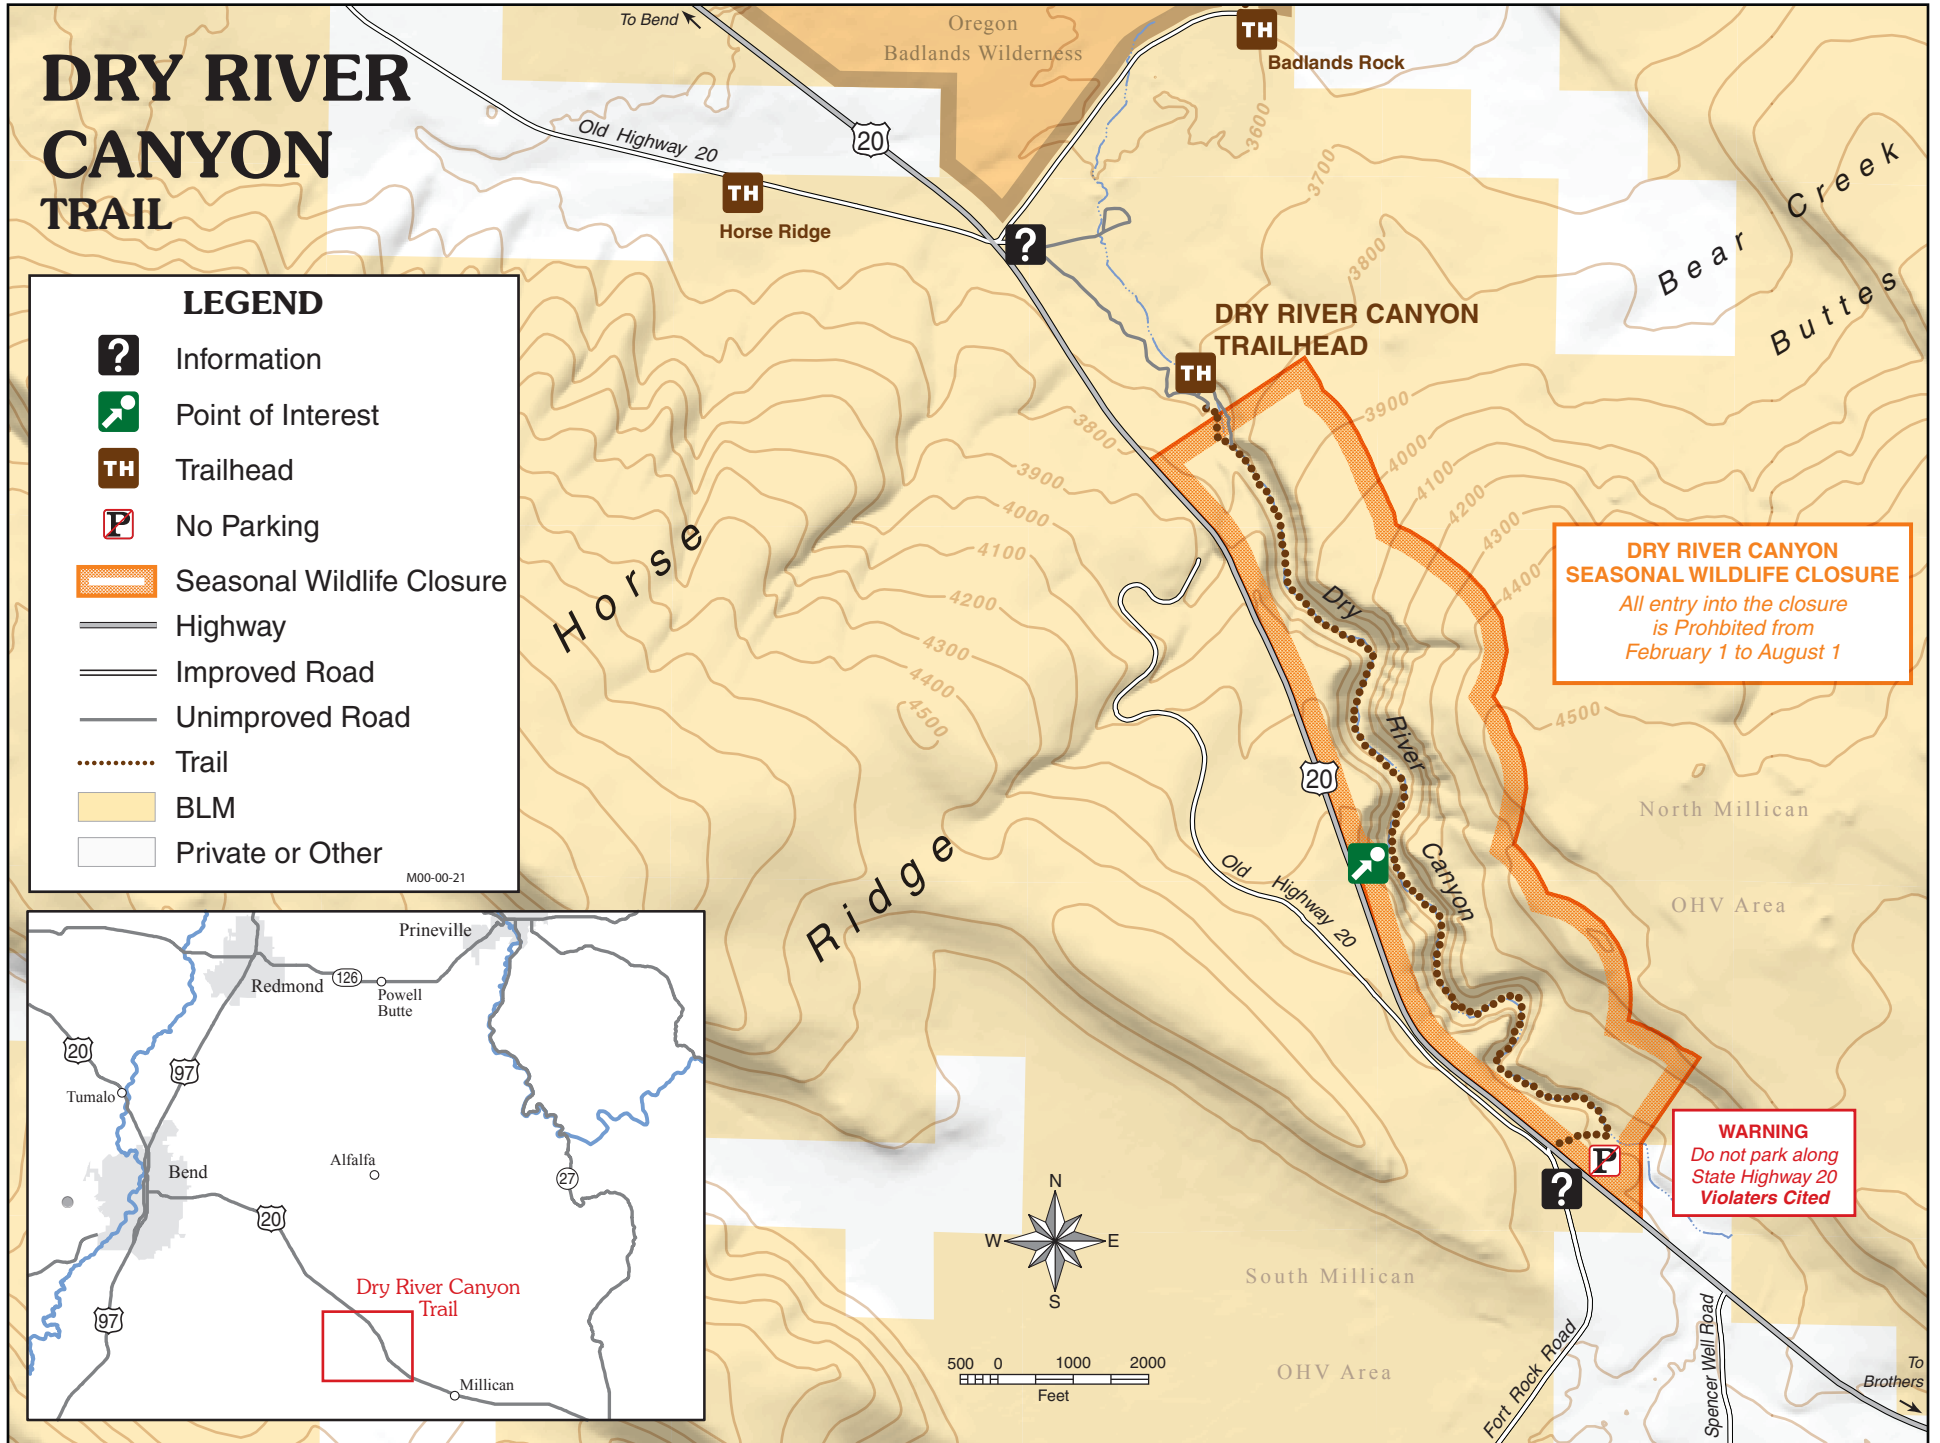

DRY RIVER CANYON TRAIL

LEGEND

-  Information
-  Point of Interest
-  Trailhead
-  No Parking
-  Seasonal Wildlife Closure
-  Highway
-  Improved Road
-  Unimproved Road
-  Trail
-  BLM
-  Private or Other

M00-00-21

DRY RIVER CANYON SEASONAL WILDLIFE CLOSURE
All entry into the closure is Prohibited from February 1 to August 1

WARNING
*Do not park along State Highway 20
 Violators Cited*