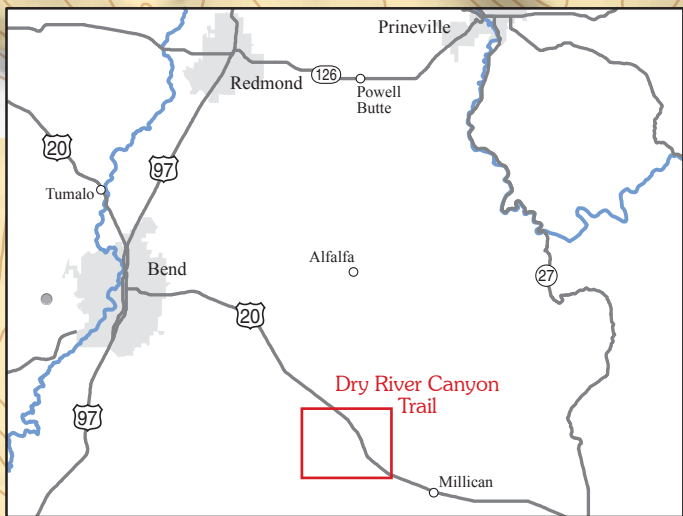

DRY RIVER CANYON TRAIL

LEGEND

-  Information
-  Point of Interest
-  Trailhead
-  No Parking
-  Seasonal Wildlife Closure
-  Highway
-  Improved Road
-  Unimproved Road
-  Trail
-  BLM
-  Private or Other

M00-00-21

DRY RIVER CANYON SEASONAL WILDLIFE CLOSURE
All entry into the closure is Prohibited from February 1 to August 1

WARNING
*Do not park along State Highway 20
 Violators Cited*