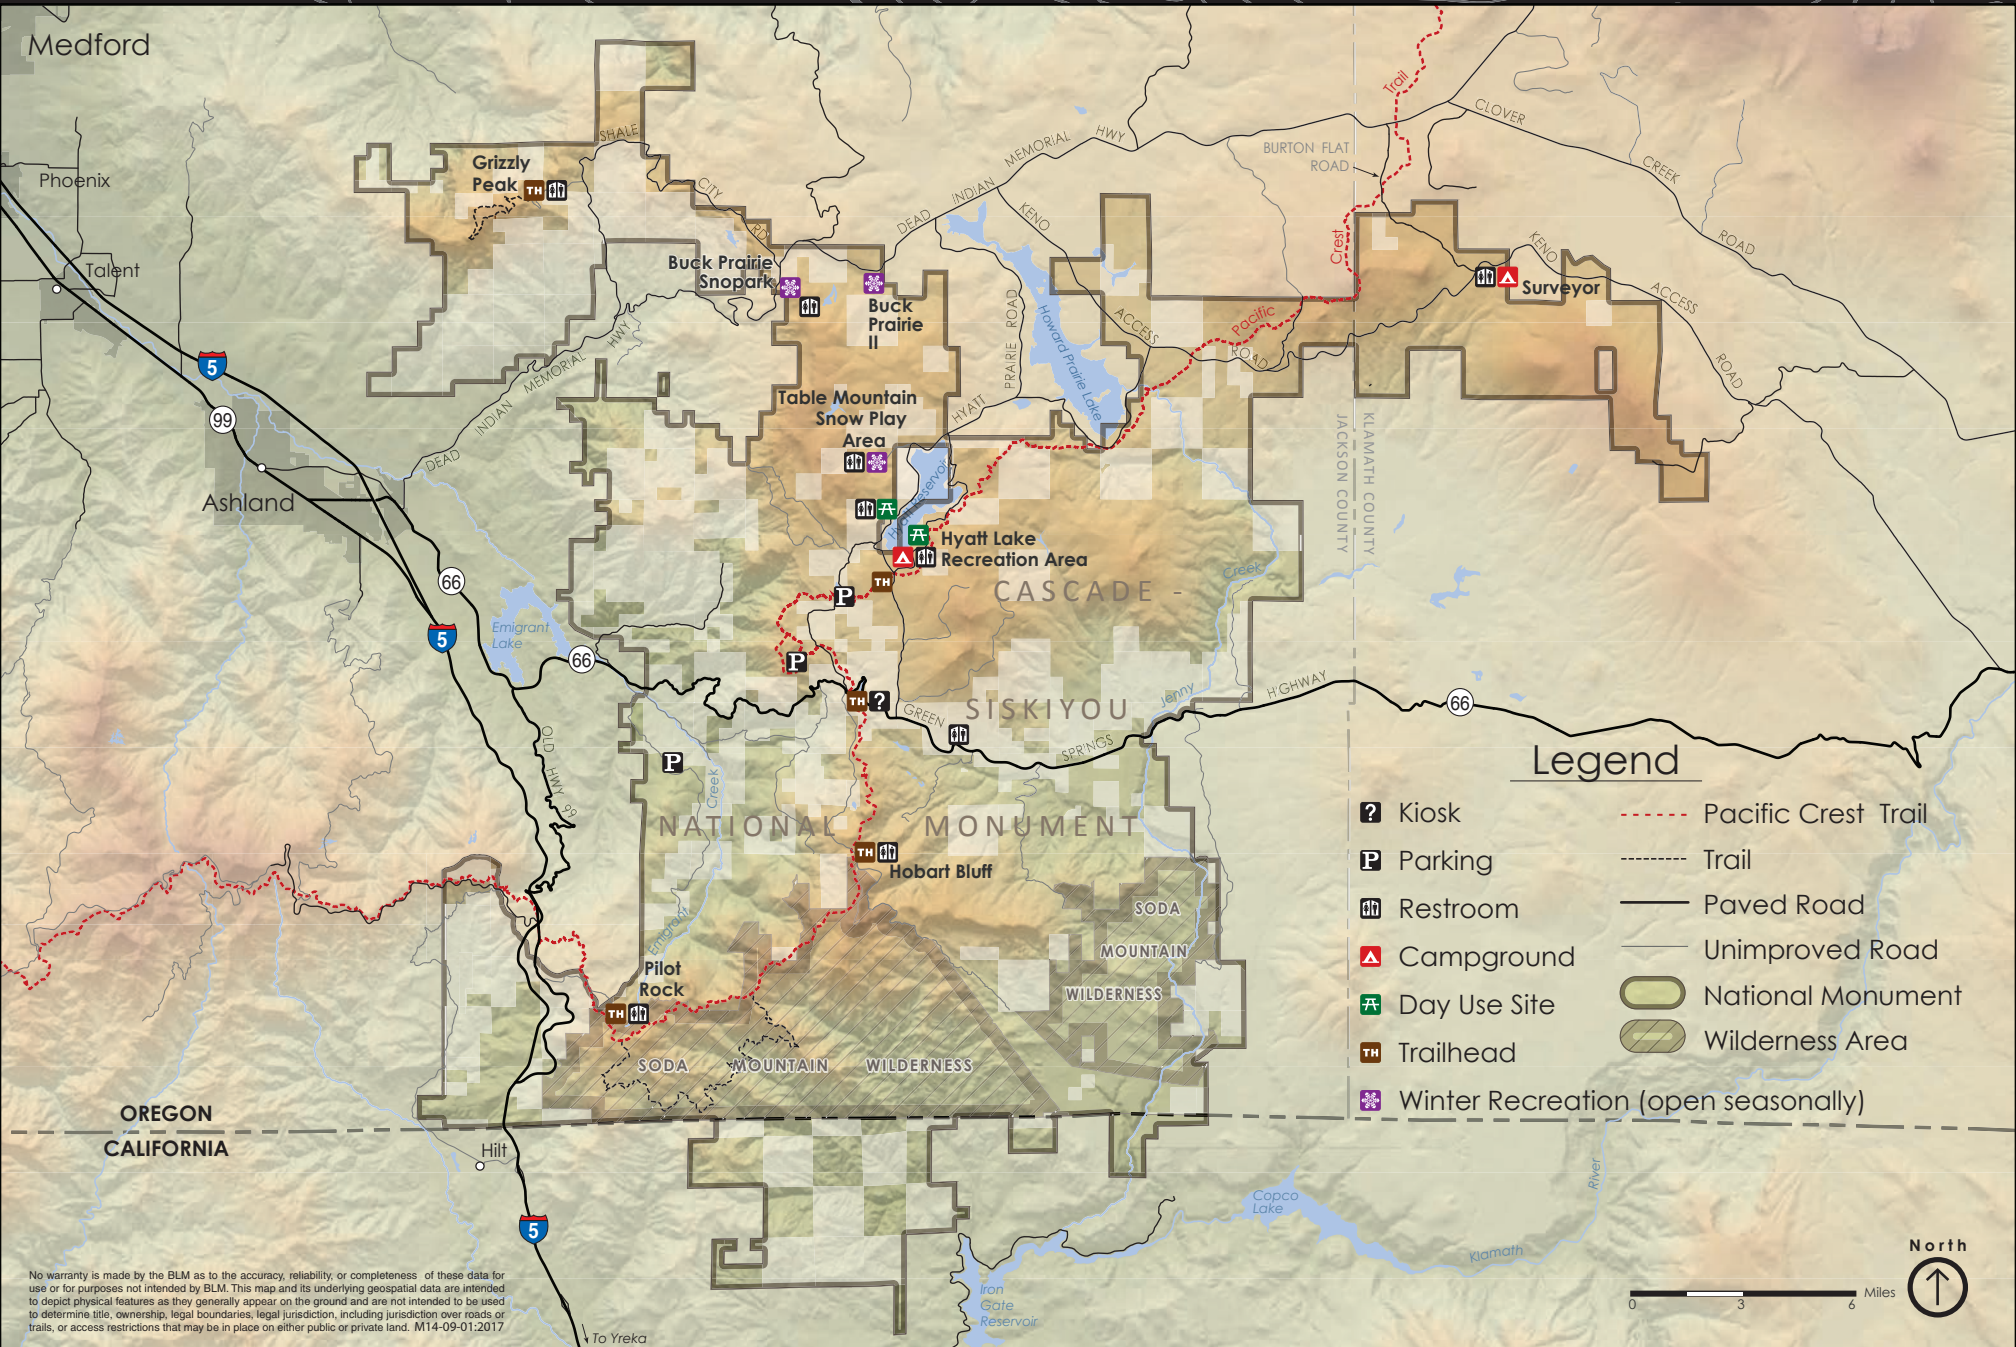

Cascade-Siskiyou National Monument

Legend

- Kiosk
- Parking
- Restroom
- Campground
- Day Use Site
- Trailhead
- Winter Recreation (open seasonally)
- Pacific Crest Trail
- Trail
- Paved Road
- Unimproved Road
- National Monument
- Wilderness Area