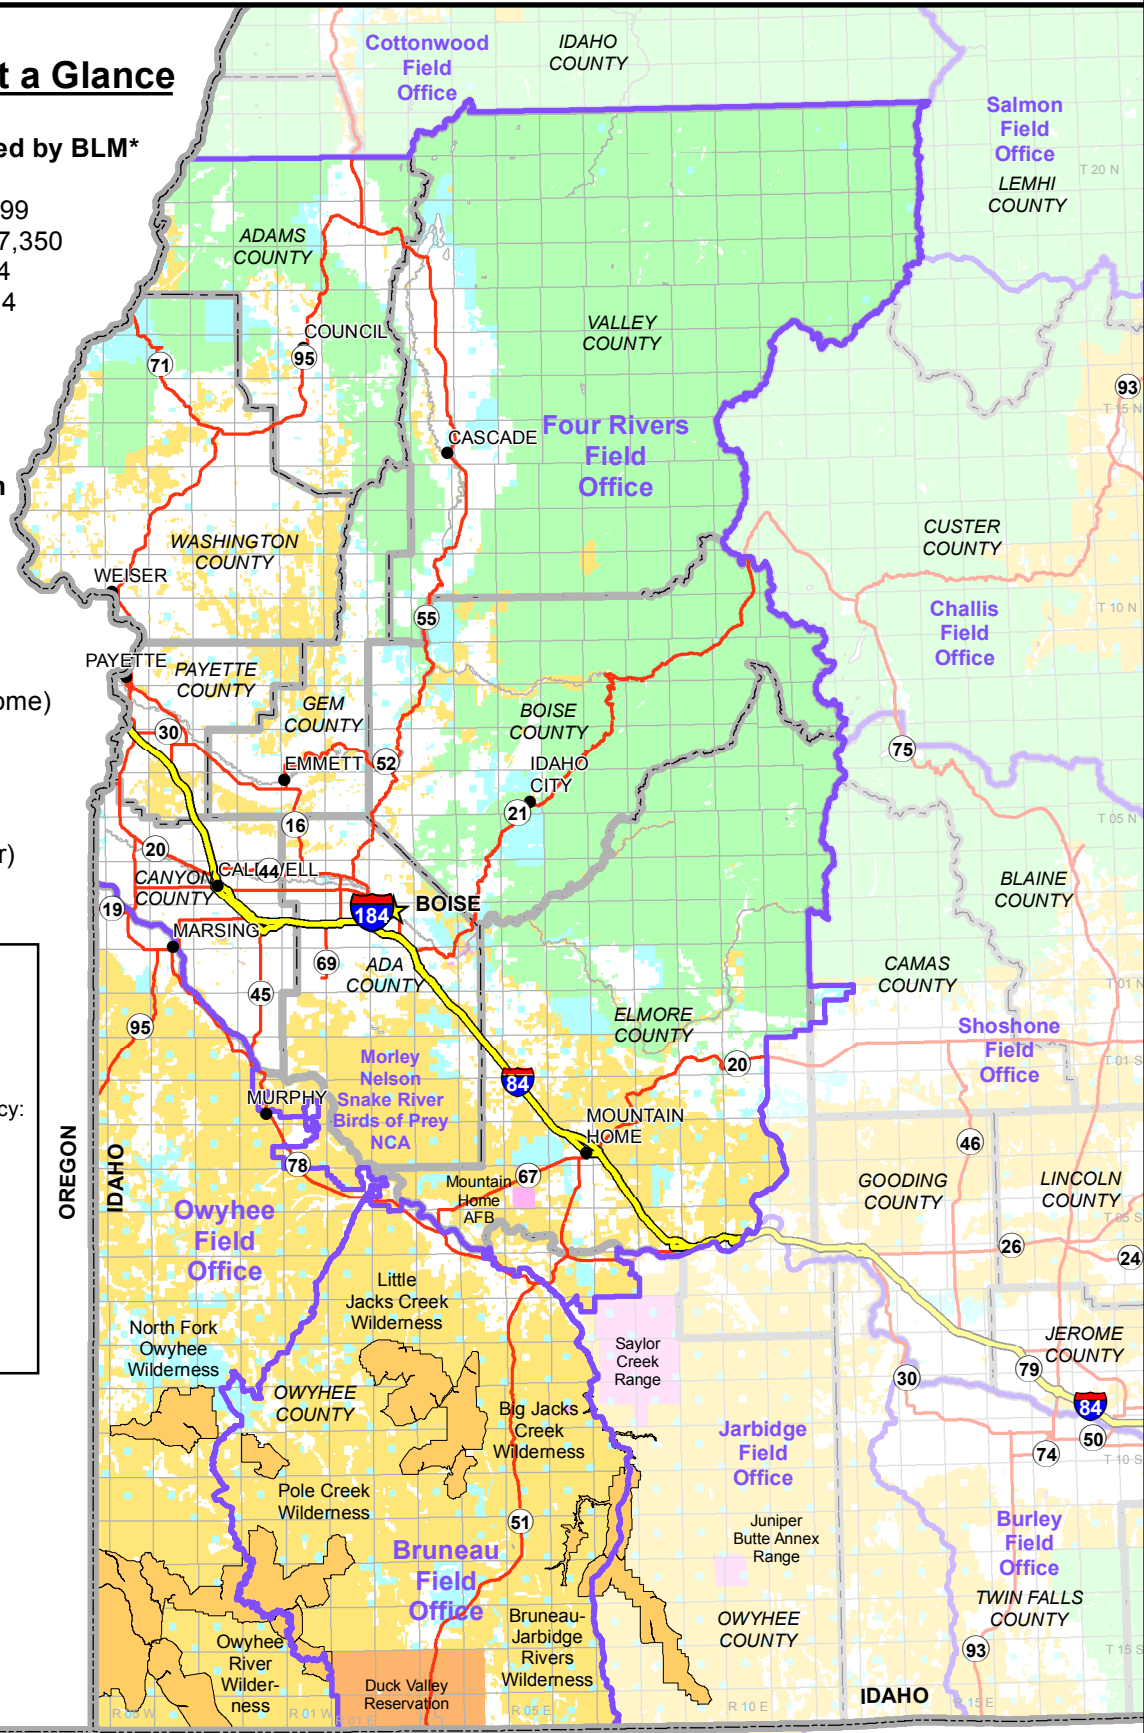

Boise District ~ Idaho Bureau of Land Management

Boise District at a Glance

Surface acres managed by BLM*

Bruneau FO: 1,455,491
 Four Rivers FO*: 864,699
 Birds of Prey NCA*: 487,350
 Owyhee FO*: 1,259,904
 TOTAL BDO*: 4,067,444

*includes Bureau of Reclamation land

Idaho Counties Within Boise District, with county seat:

ADA (Boise)
 ADAMS (Council)
 BOISE (Idaho City)
 CANYON (Caldwell)
 ELMORE (Mountain Home)
 GEM (Emmett)
 OWYHEE (Murphy)
 PAYETTE (Payette)
 VALLEY (Cascade)
 WASHINGTON (Weiser)

Legend

-  BLM Field Office
-  County
-  Wilderness
- Surface Management Agency:
-  BLM
-  Forest Service
-  Military
-  Indian Reservation
-  Other Federal
-  State of Idaho
-  Private

U.S. Department of the Interior
 Bureau of Land Management, Idaho
 Boise District
 October 29, 2015